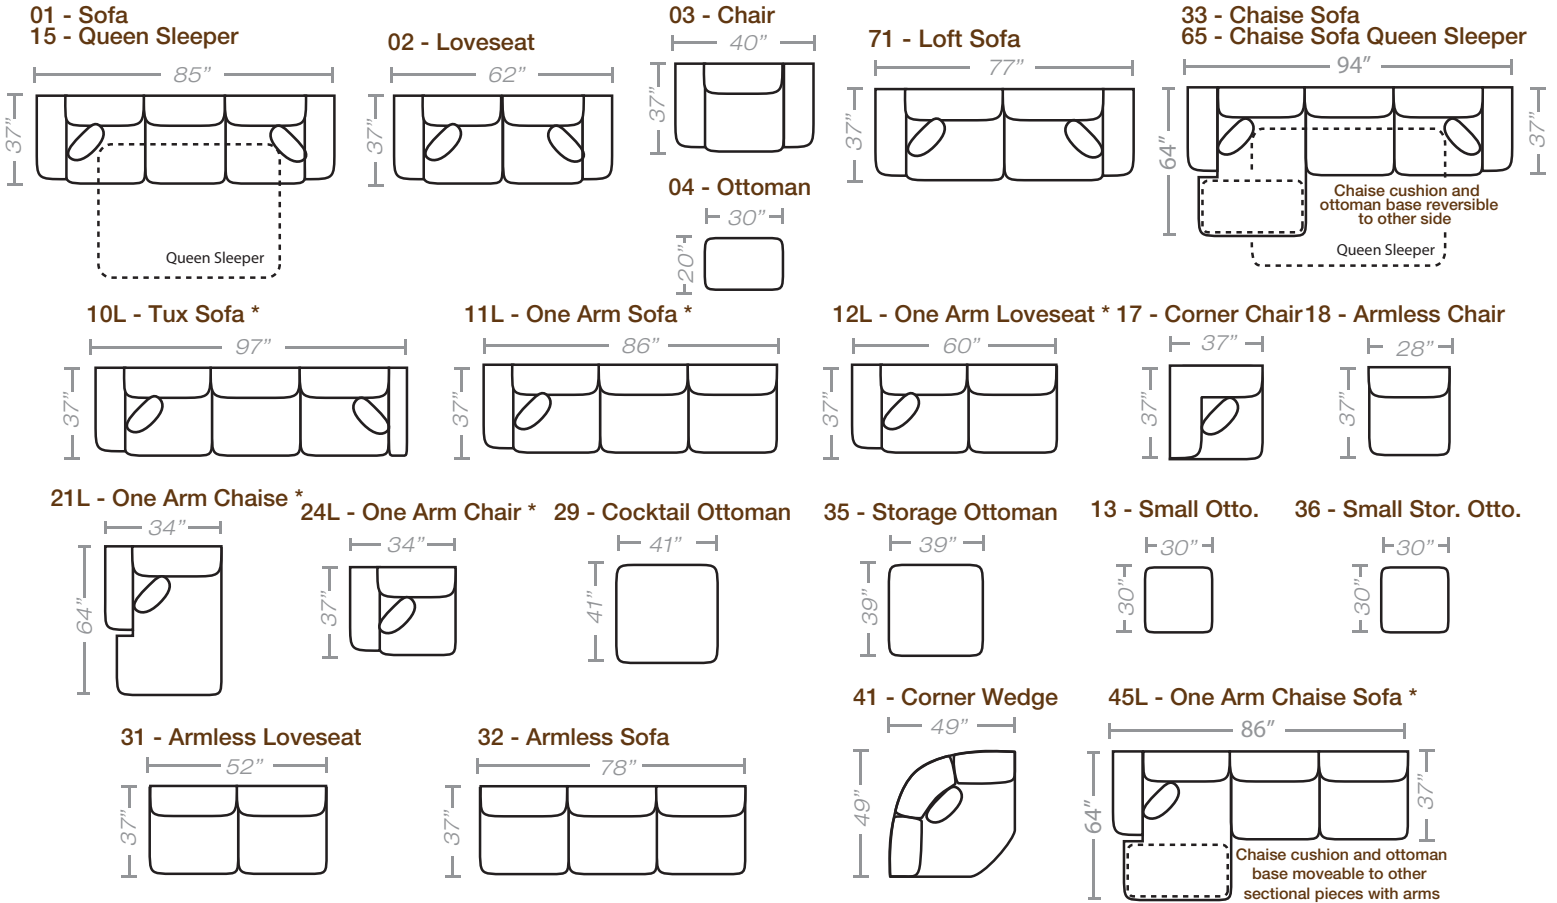

PIECES

Seat Height: 21 Seat Depth: 22 Arm Height: 25

*Available in both Left and Right configurations Feather pillows

CONFIGURATIONS