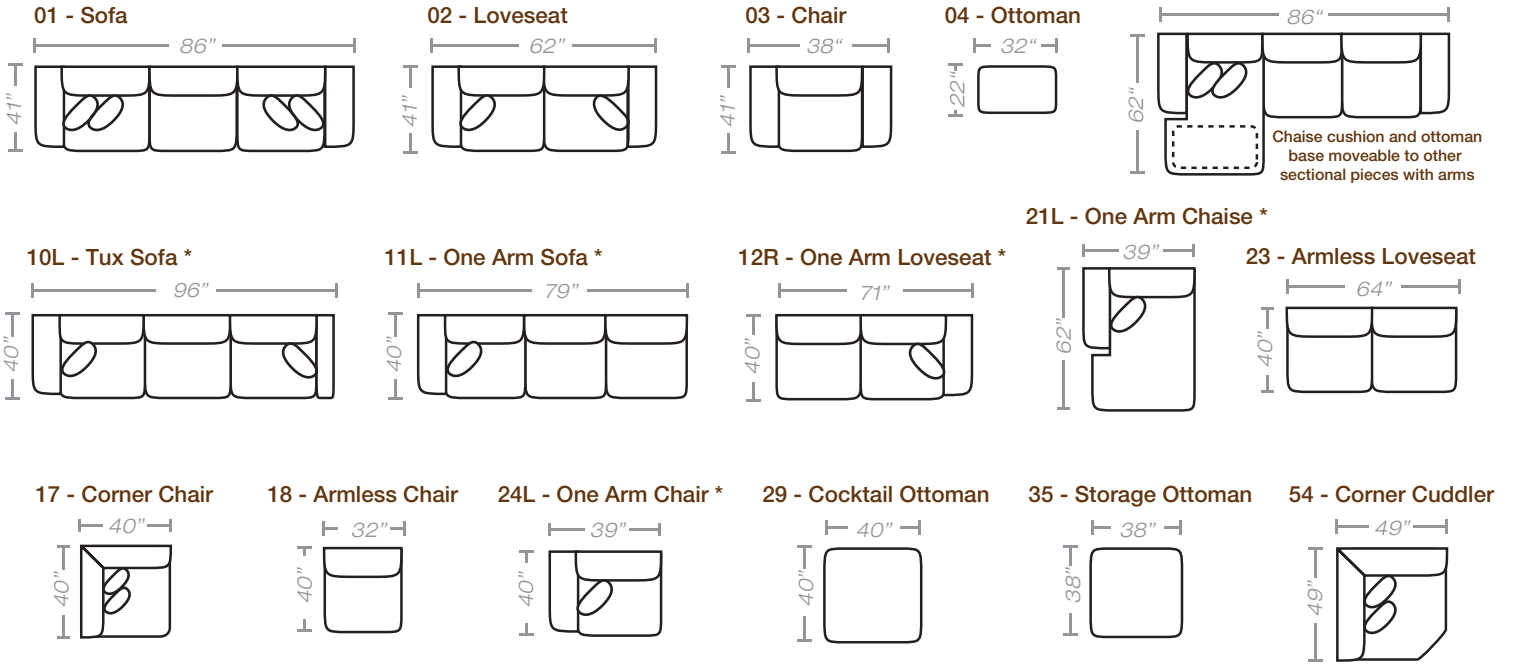

PIECES

Seat Height: 19.5" Seat Depth: 22" Arm Height: 26"

*Available in both Left and Right configurations

CONFIGURATIONS