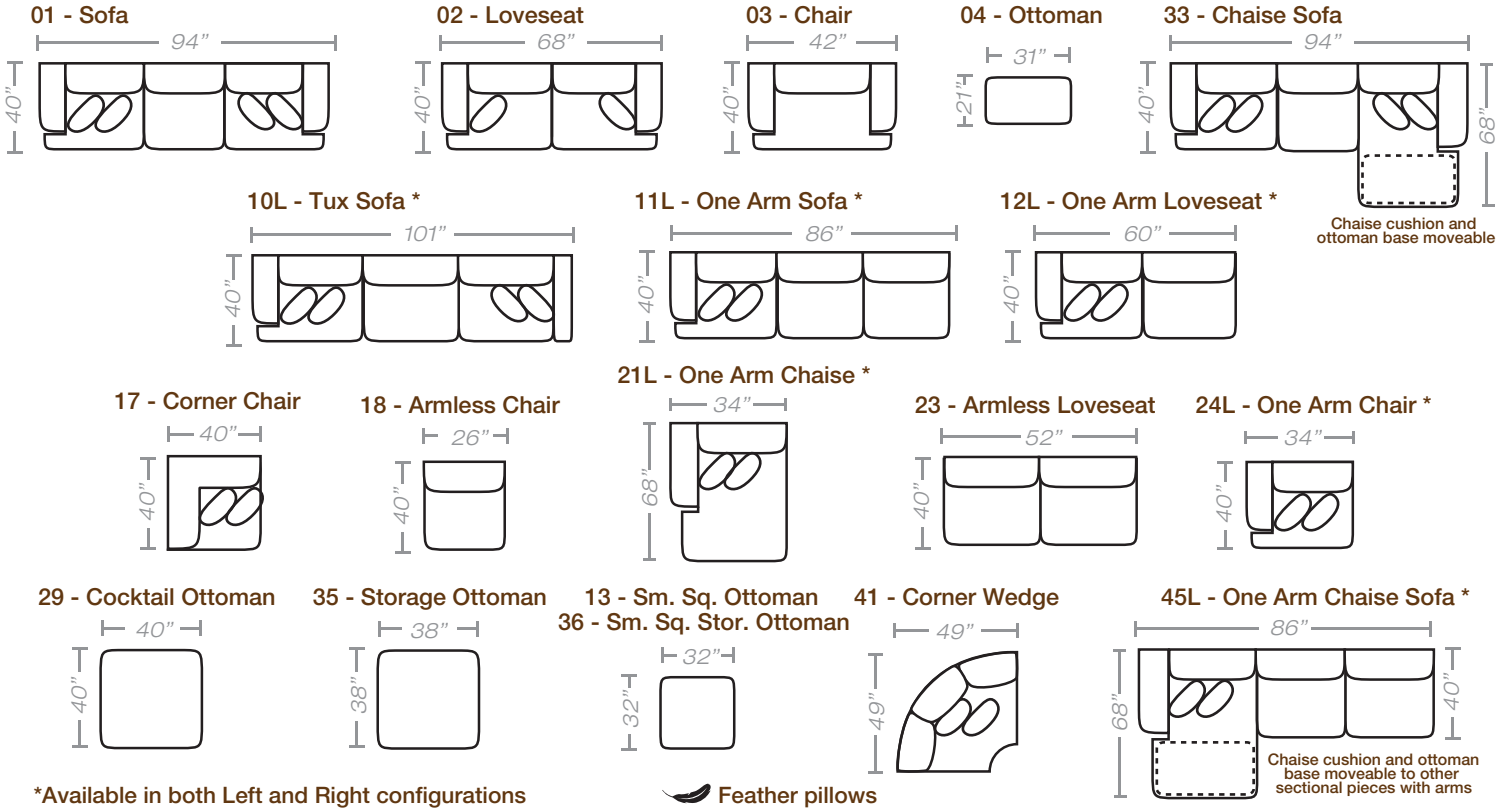

PIECES

Seat Height: 21" Seat Depth: 22" Arm Height: 25"

CONFIGURATIONS