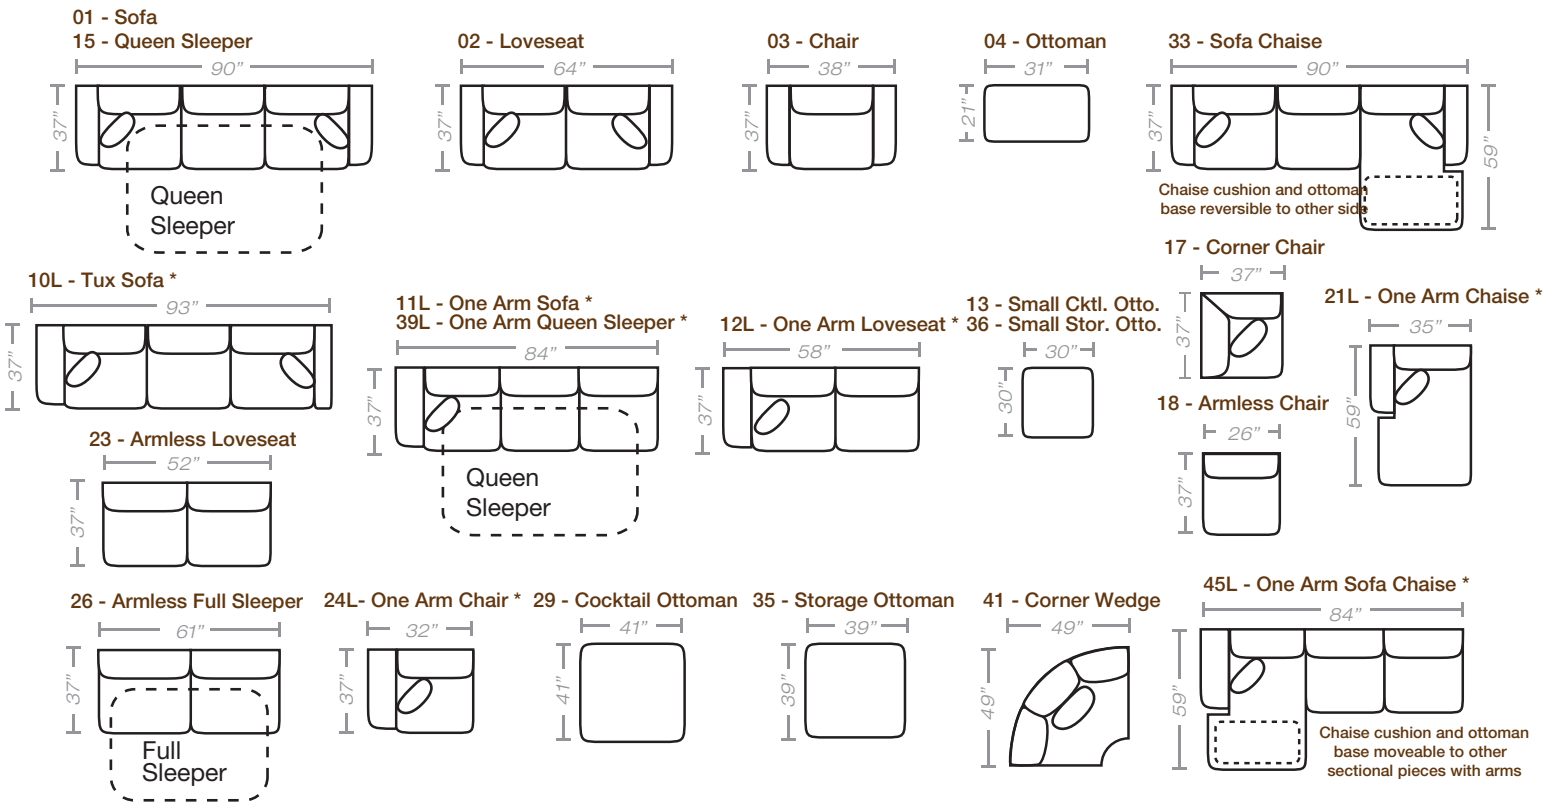

260 think LOCAL

PIECES

Seat Height: 21 Seat Depth: 21 Arm Height: 25

* Available in both Left and Right configurations

CONFIGURATIONS

As pictured