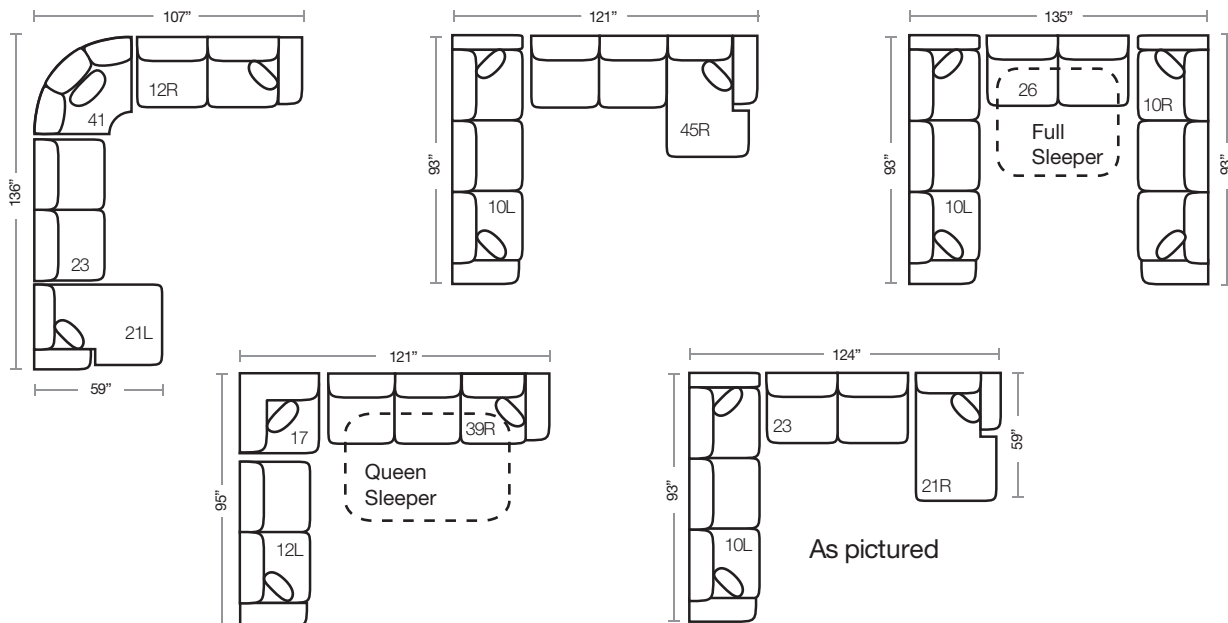

260 think LOCAL

PIECES

Seat Height: 21 Seat Depth: 21 Arm Height: 25

* Available in both Left and Right configurations

CONFIGURATIONS

As pictured