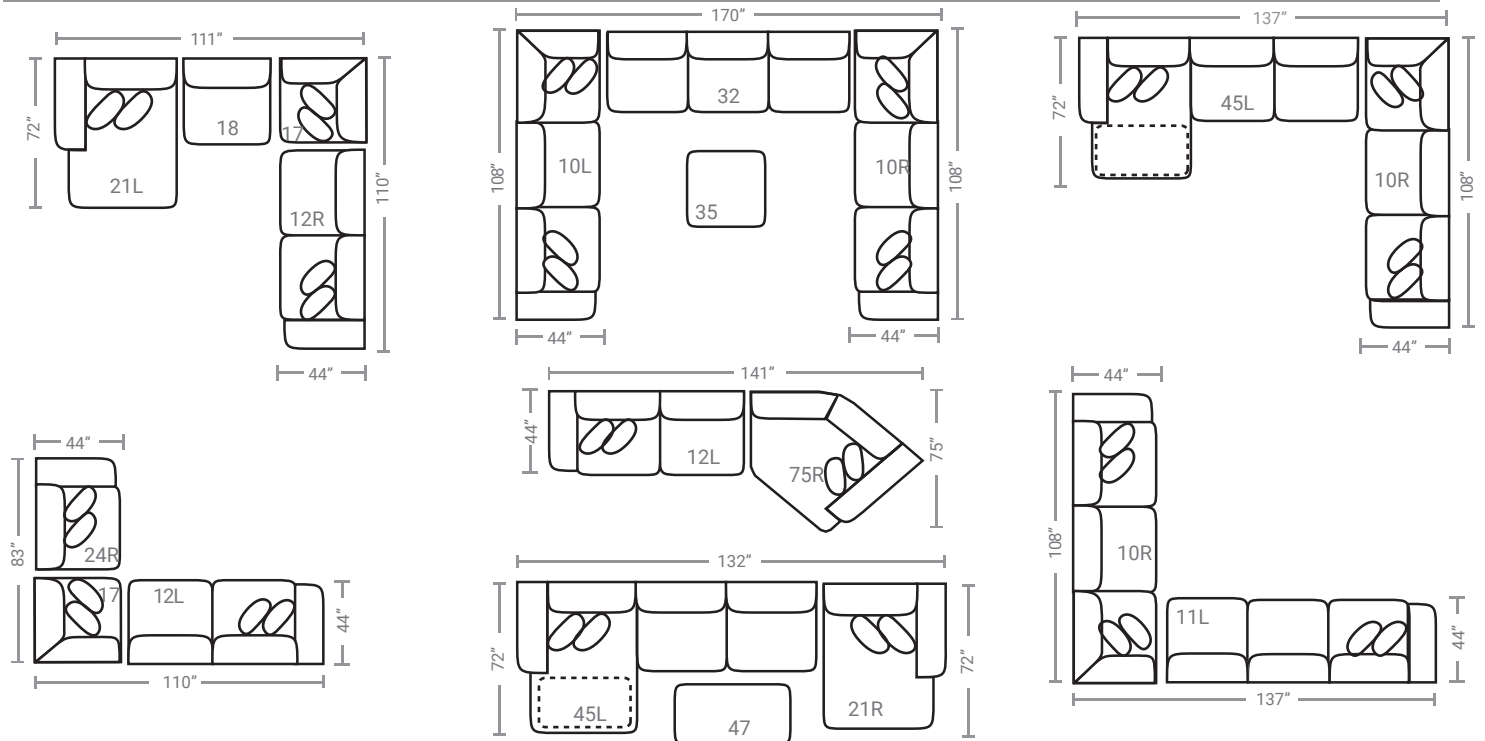

**PIECES**

Sofa Height: 42" Seat Height: 21" Seat Depth: 25" Arm Height: 28"

\*Available in both Left and Right configurations

**CONFIGURATIONS**

Dimensions are approximate.