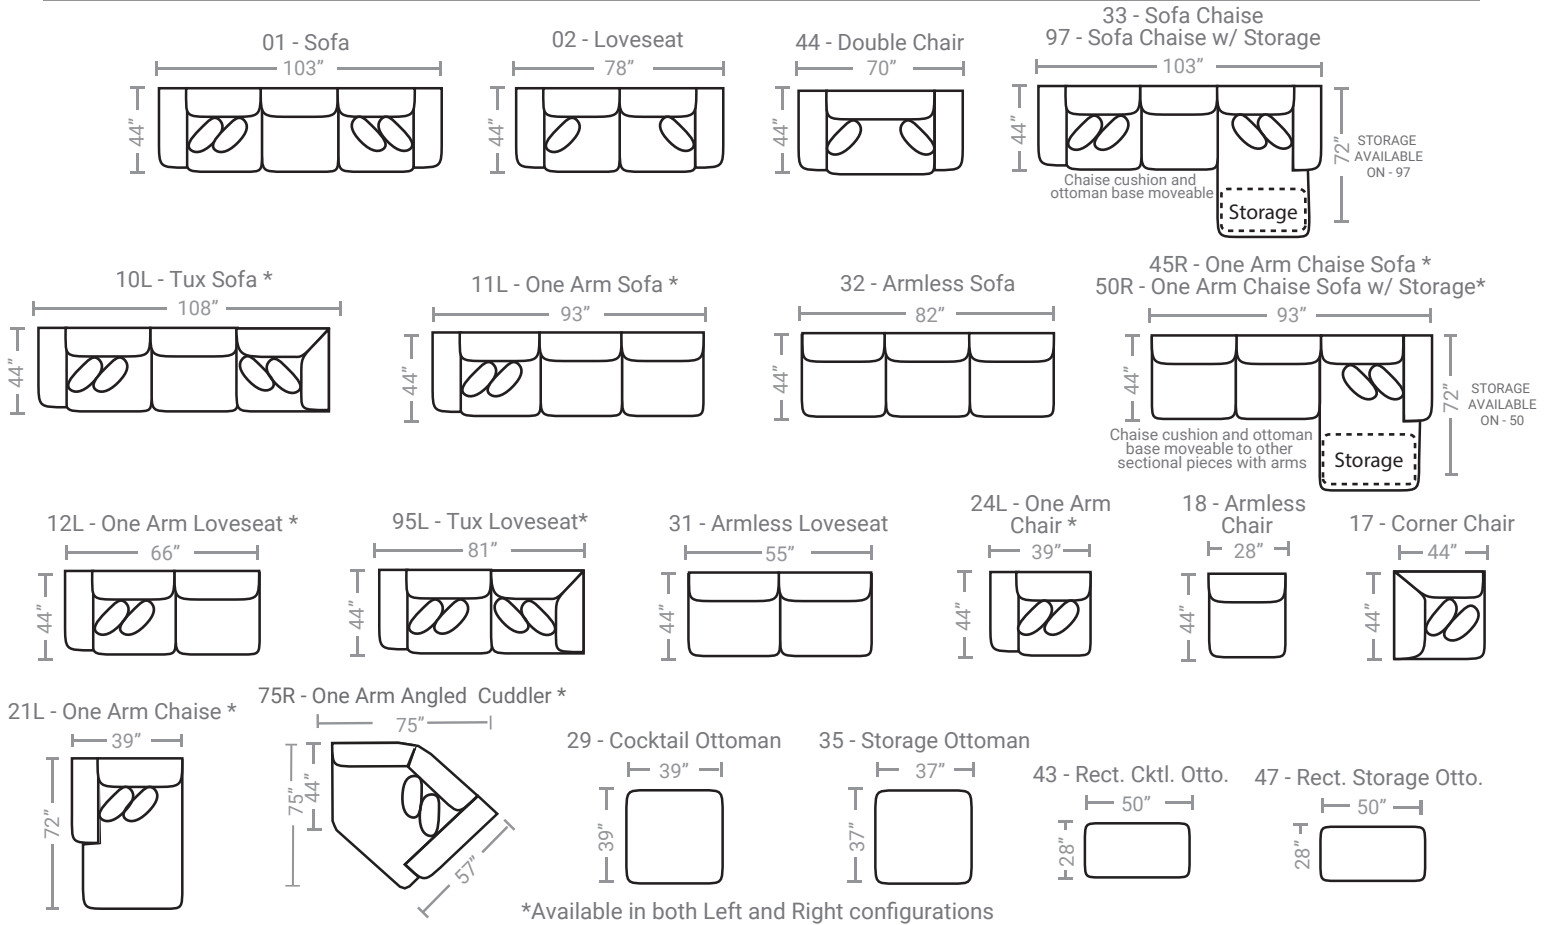

**PIECES**

Sofa Height: 42" Seat Height: 21" Seat Depth: 25" Arm Height: 28"

\*Available in both Left and Right configurations

**CONFIGURATIONS**

Dimensions are approximate.