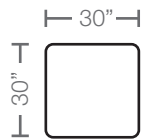

MODULES

17 - Corner Unit

18 - Armless Unit

29 - Cocktail Ottoman

21 - One Arm Chaise*

*Available in both left and right configurations

Seat Height : 19" Seat Depth : 23" Arm Height : 31"

CONFIGURATIONS