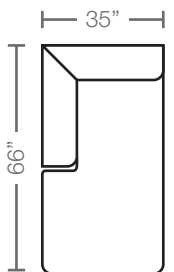

MODULES

17 - Corner Unit

18 - Armless Unit

29 - Cocktail Ottoman

21 - One Arm Chaise*

*Available in both left and right configurations

Seat Height : 19" Seat Depth : 23" Arm Height : 31"

CONFIGURATIONS