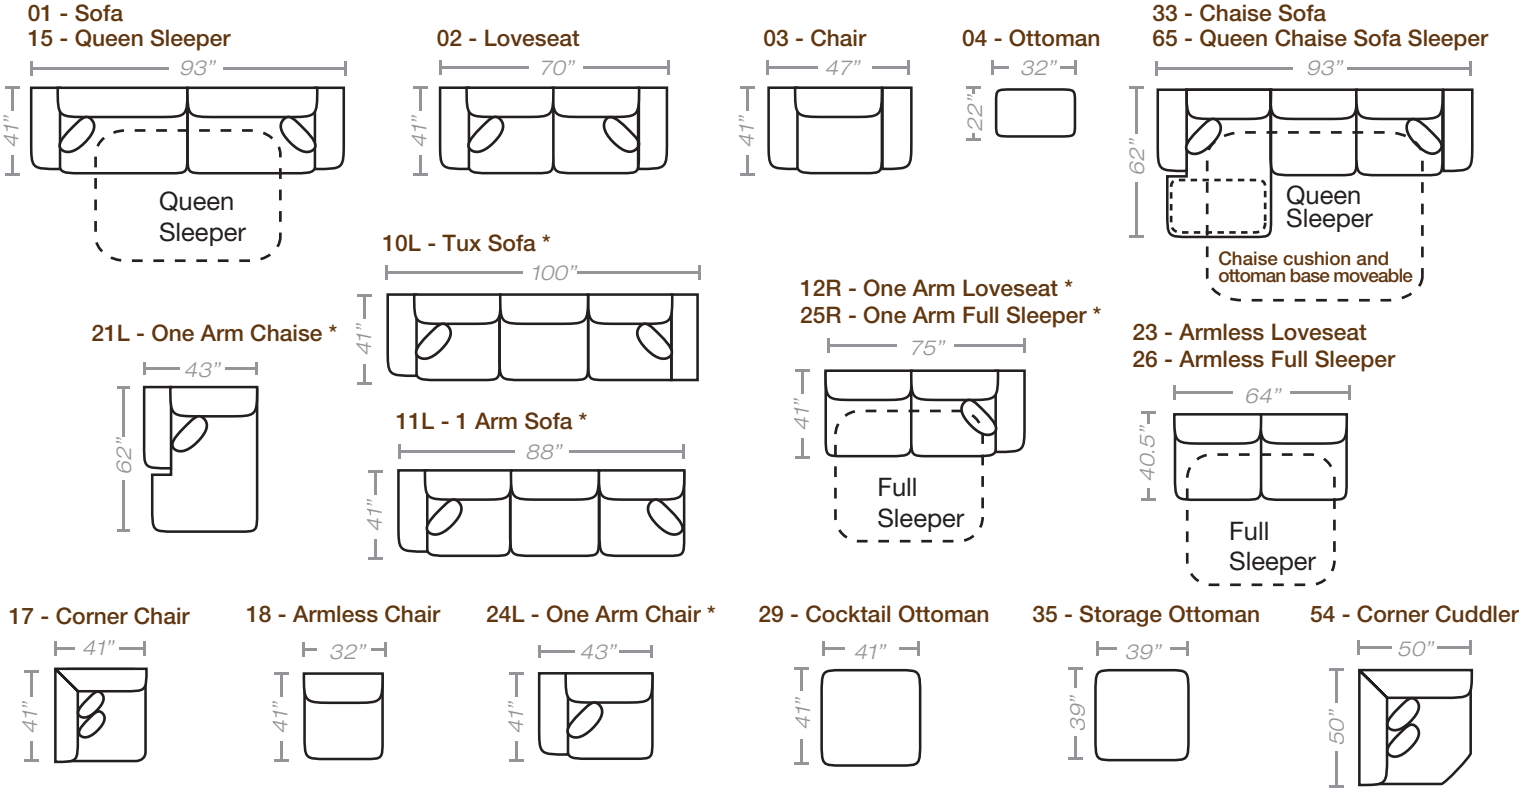

254
354

think
LOCAL

PIECES

Seat Height: 19.5" Seat Depth: 22" Arm Height: 26"

*Available in both Left and Right configurations If ordering a sleeper (15, 25, 26, 65), all pieces must be ordered in style 354 (1" higher)

CONFIGURATIONS