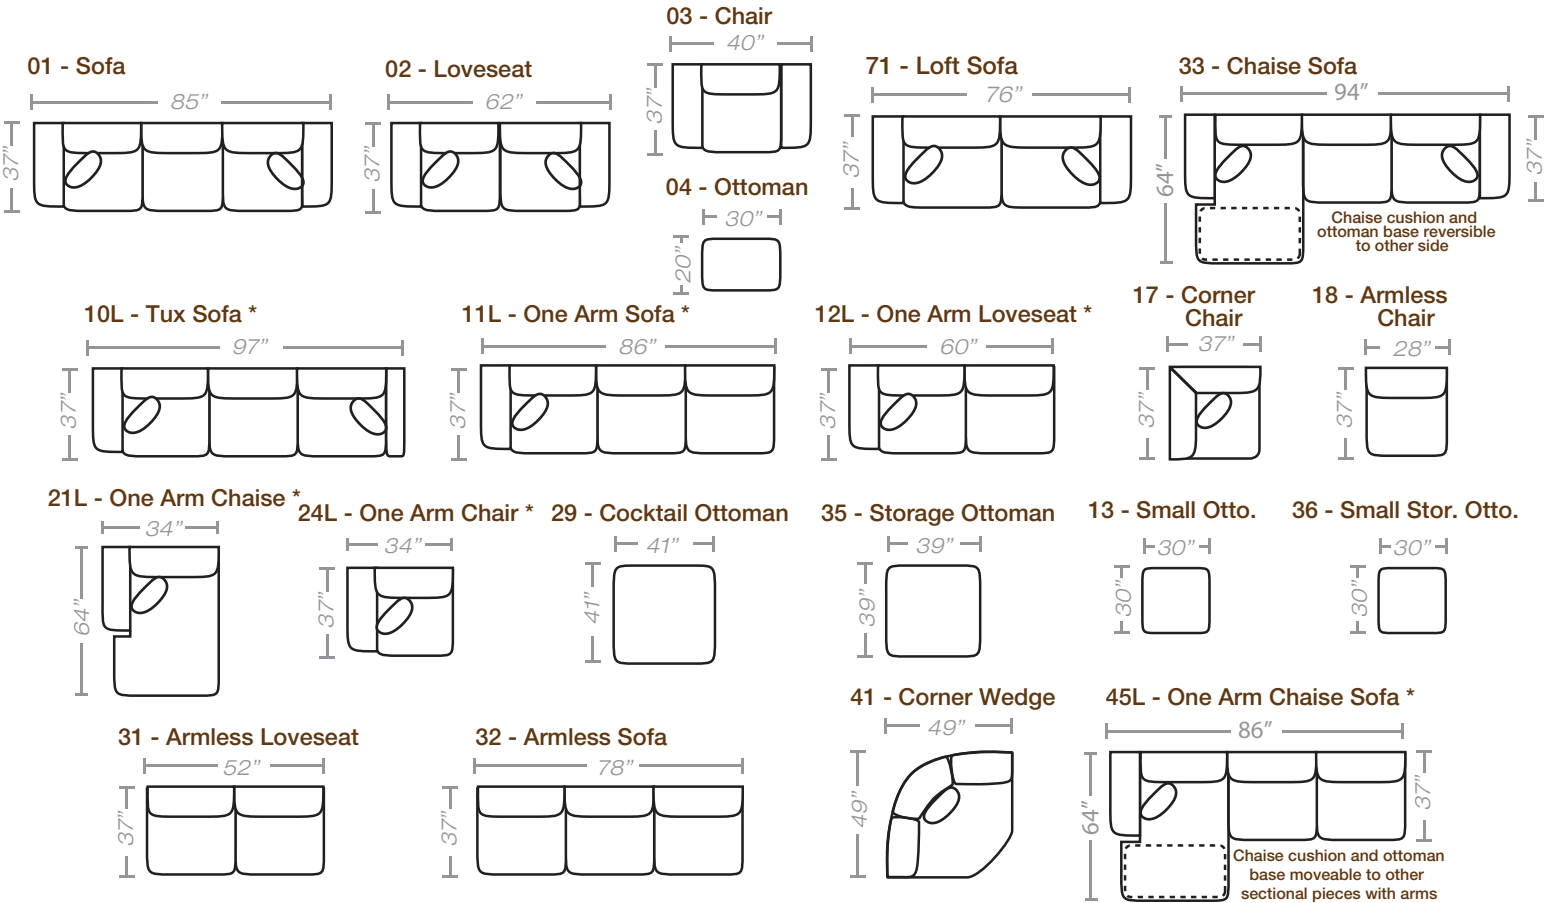

253 think LOCAL

PIECES

Seat Height: 20 Seat Depth: 22 Arm Height: 25

*Available in both Left and Right configurations

CONFIGURATIONS