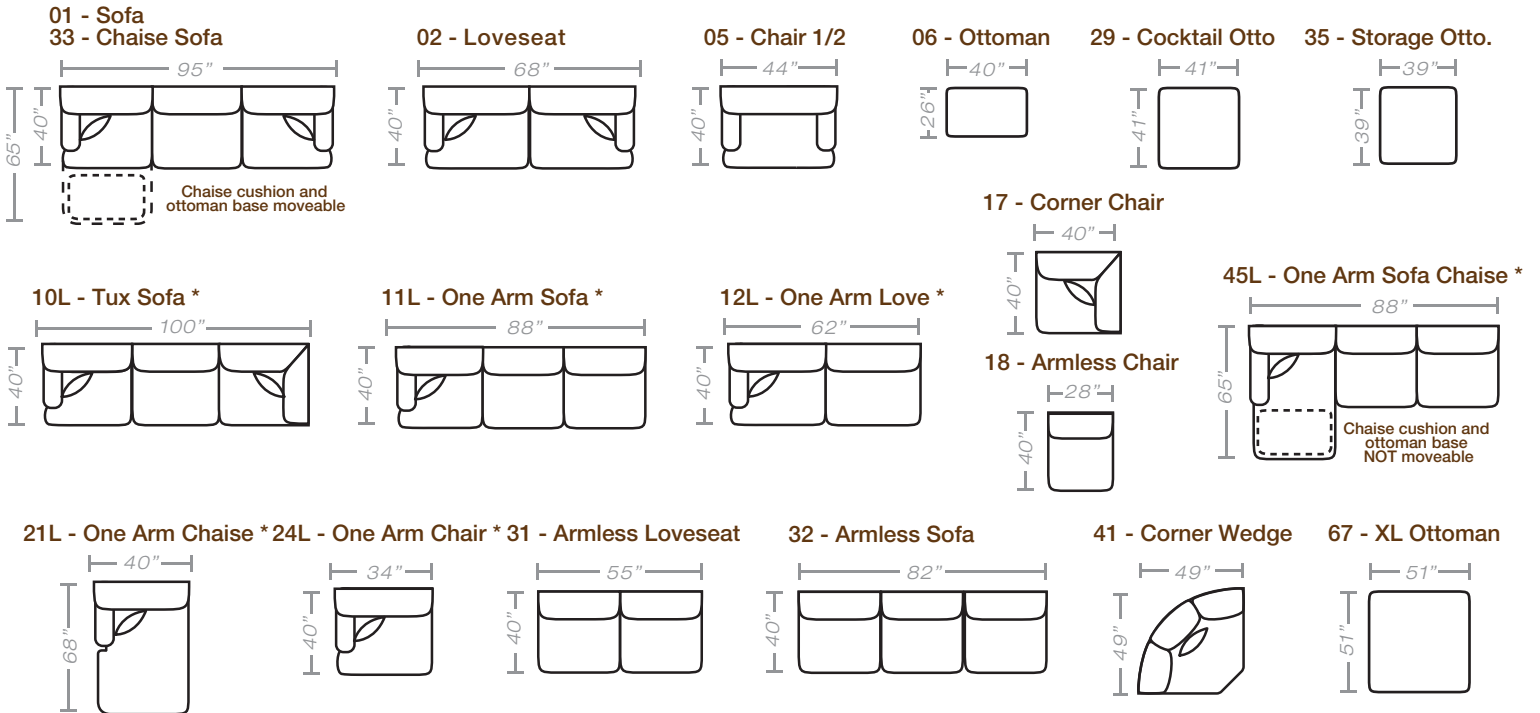

PIECES

Seat Height: 22 Seat Depth: 25 Arm Height: 25

* Available in both Left and Right configurations

Feather seats, backs and pillows

CONFIGURATIONS