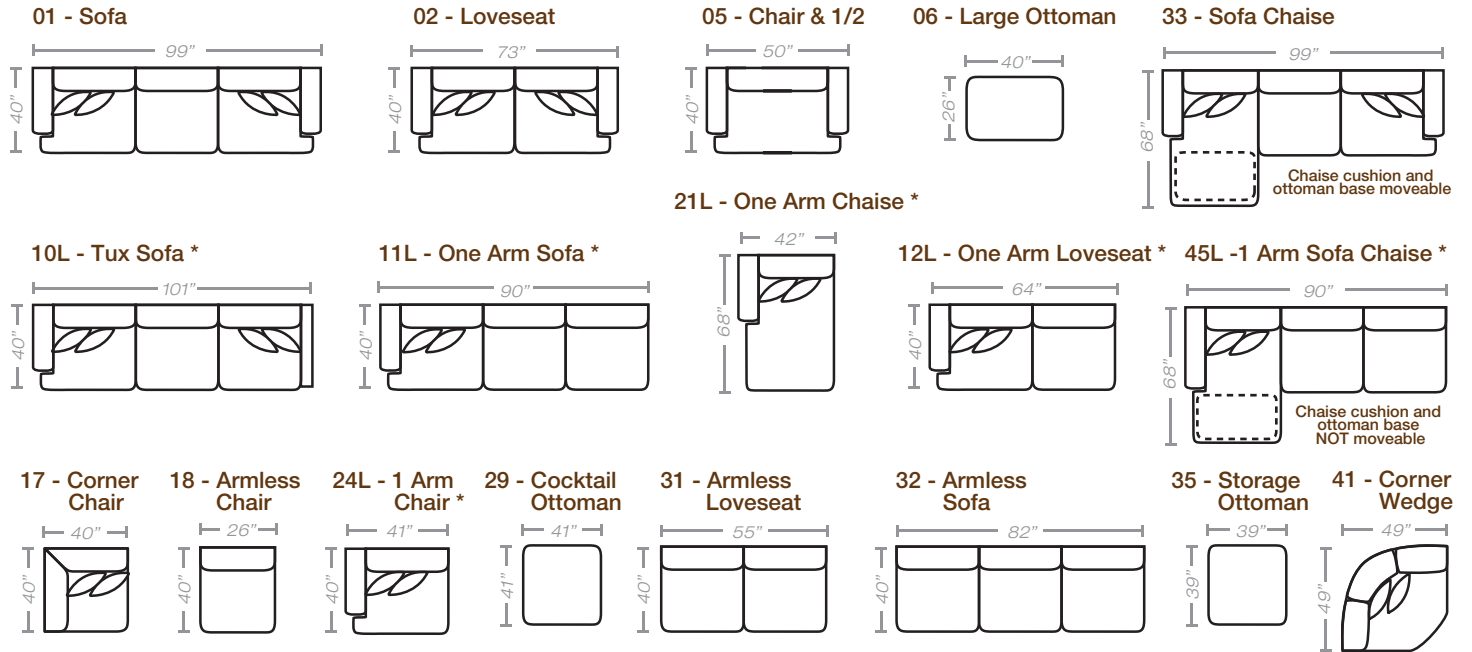

PIECES

Seat Height: 22 Seat Depth: 24 Arm Height: 25

* Available in both Left and Right configurations

Feather seats, backs & pillows

CONFIGURATIONS