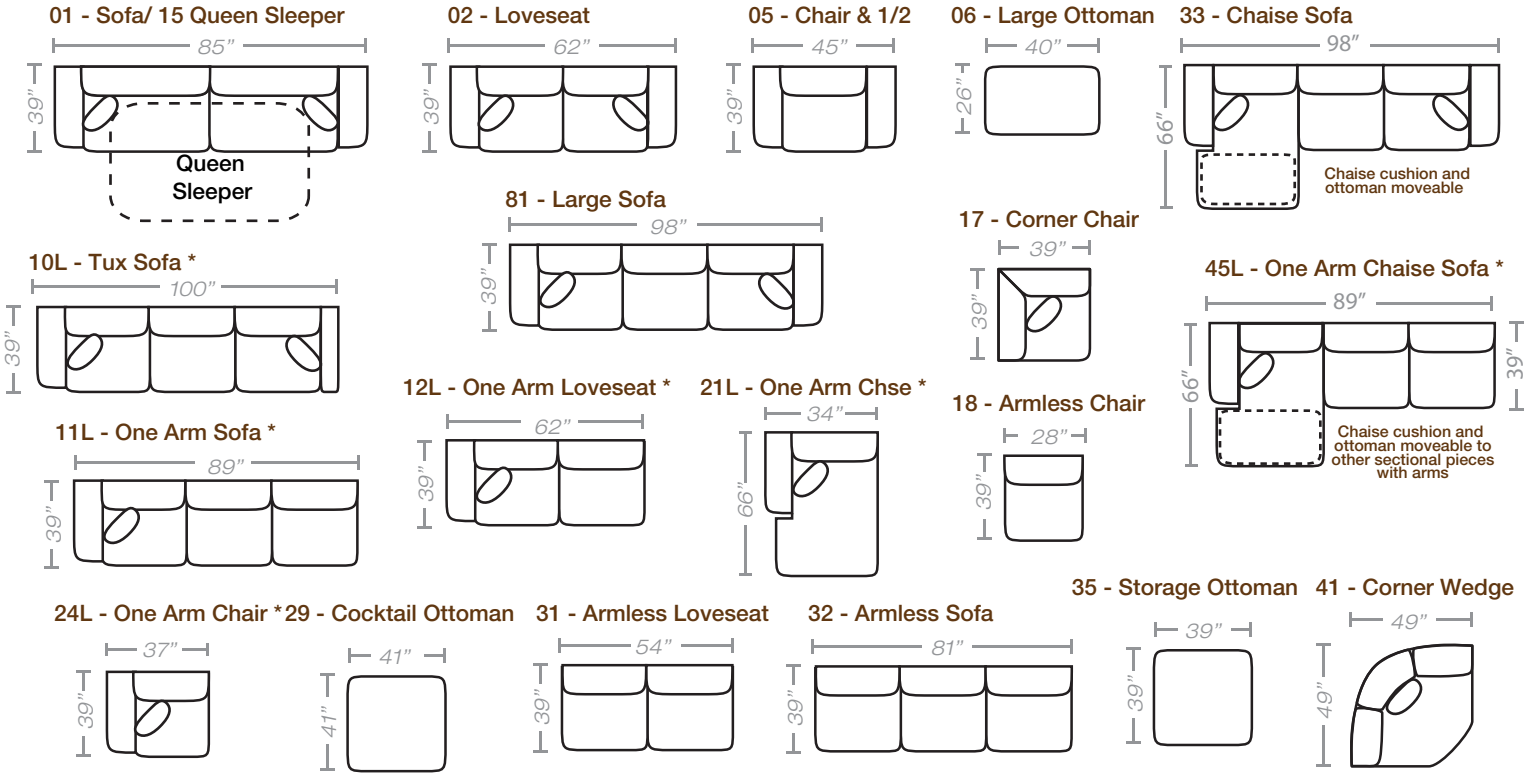

PIECES

Seat Height: 22 Seat Depth: 24 Arm Height: 26

*Available in both Left and Right configurations

Feather seating, backs, and pillows

CONFIGURATIONS