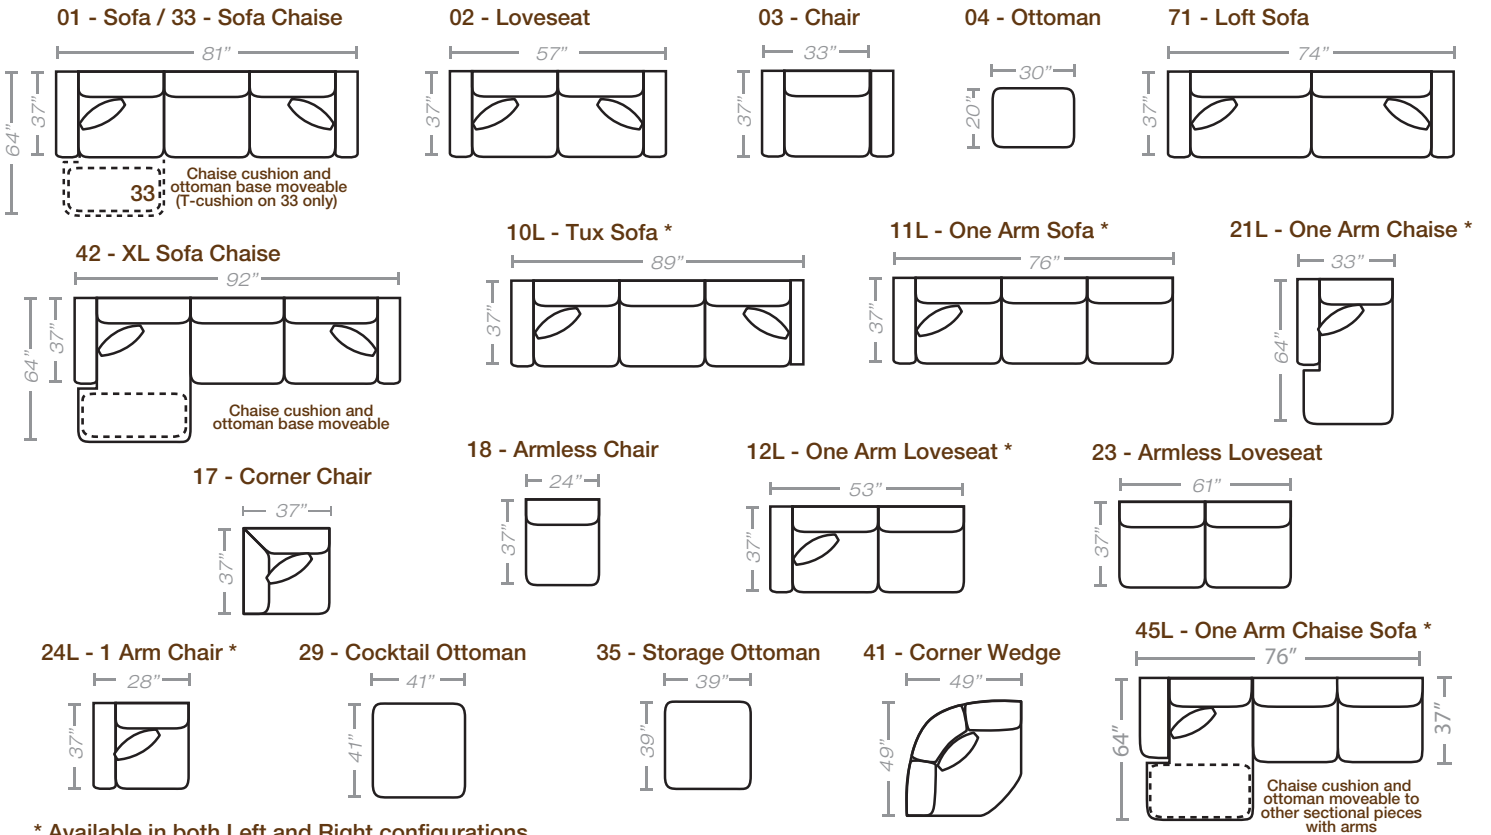

PIECES

Seat Height: 22 Seat Depth: 21 Arm Height: 25

* Available in both Left and Right configurations

CONFIGURATIONS