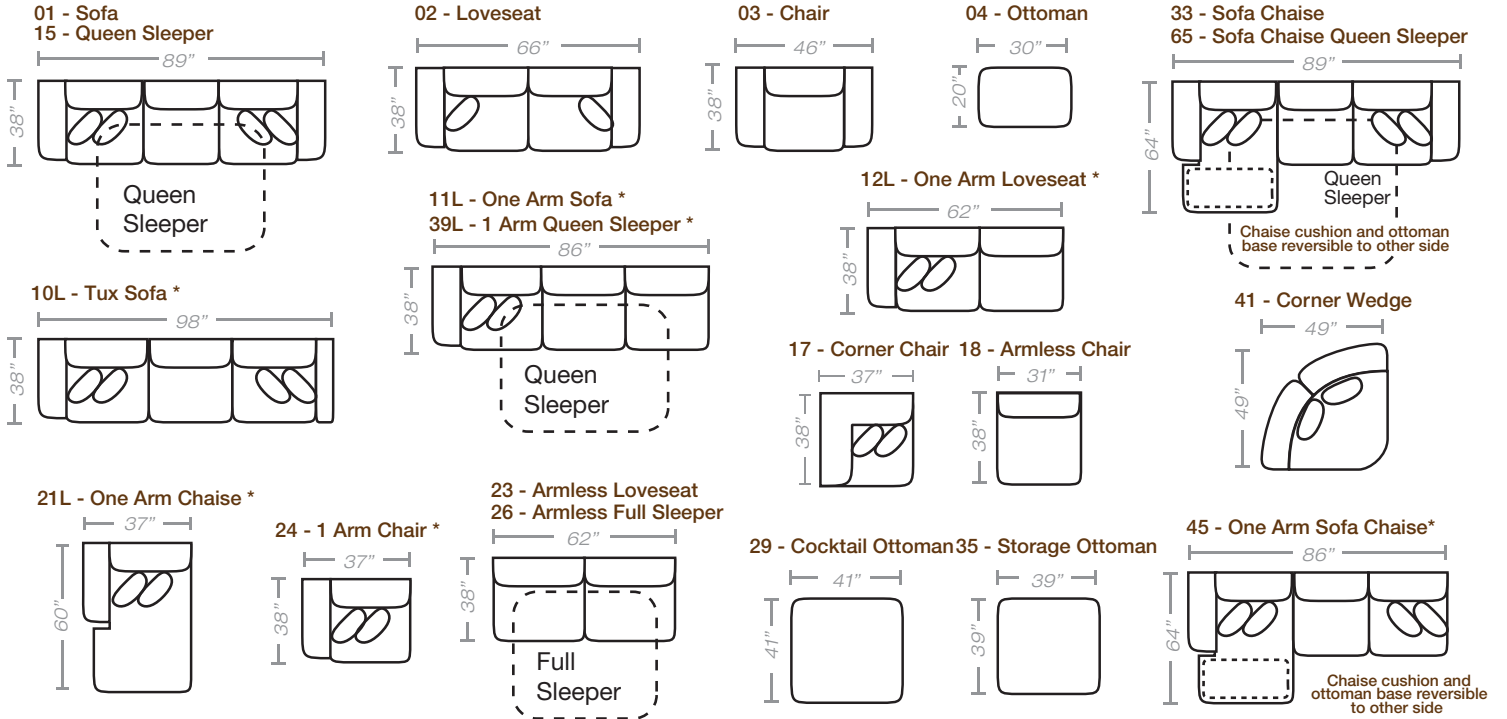

PIECES

Seat Height: 20 Seat Depth: 22 Arm Height: 26

* Available in both Left and Right configurations

Feather pillows

CONFIGURATIONS