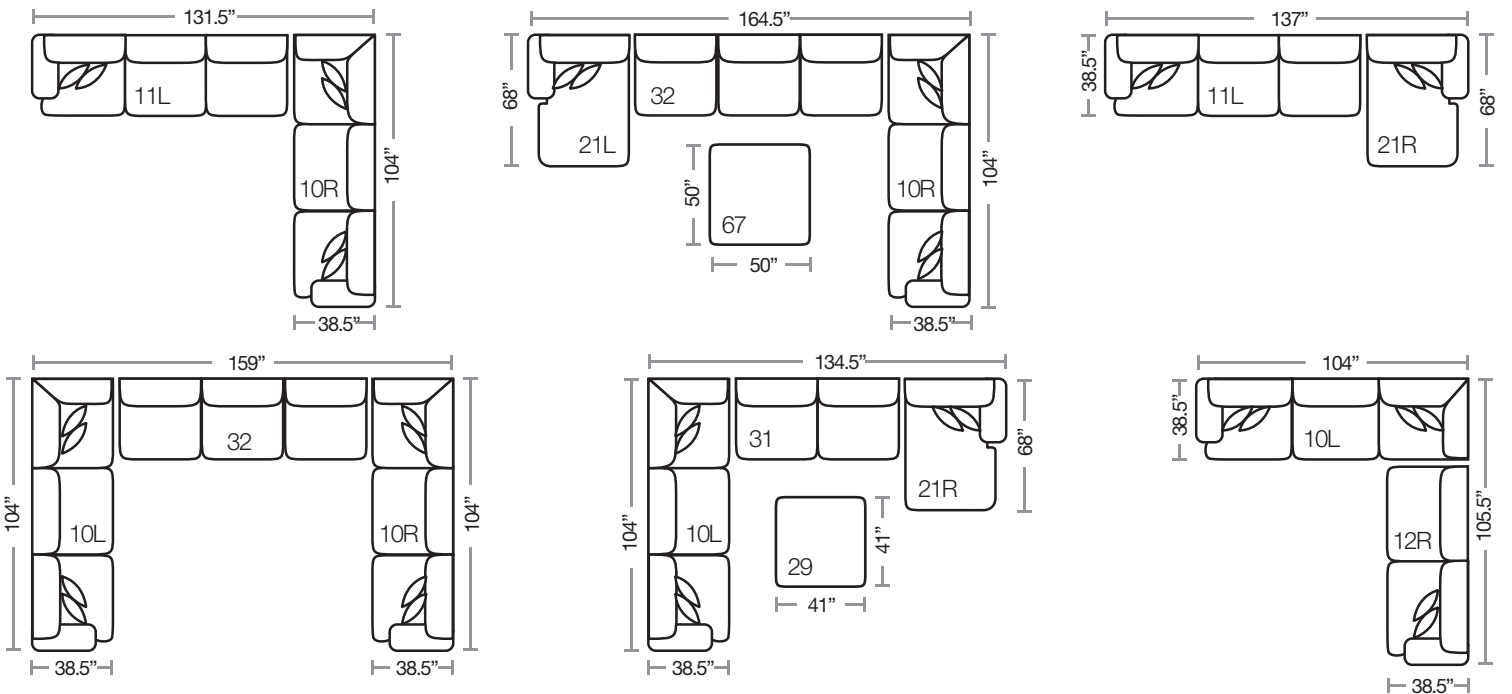

PIECES

Seat Height: 22 Seat Depth: 24 Arm Height: 26

When ordering 78 (Armless Qn. Sleeper) all items must be ordered as different style (1" higher)

* Available in both Left and Right configurations

 Feather seats, backs and pillows

CONFIGURATIONS

Dimensions are approximate