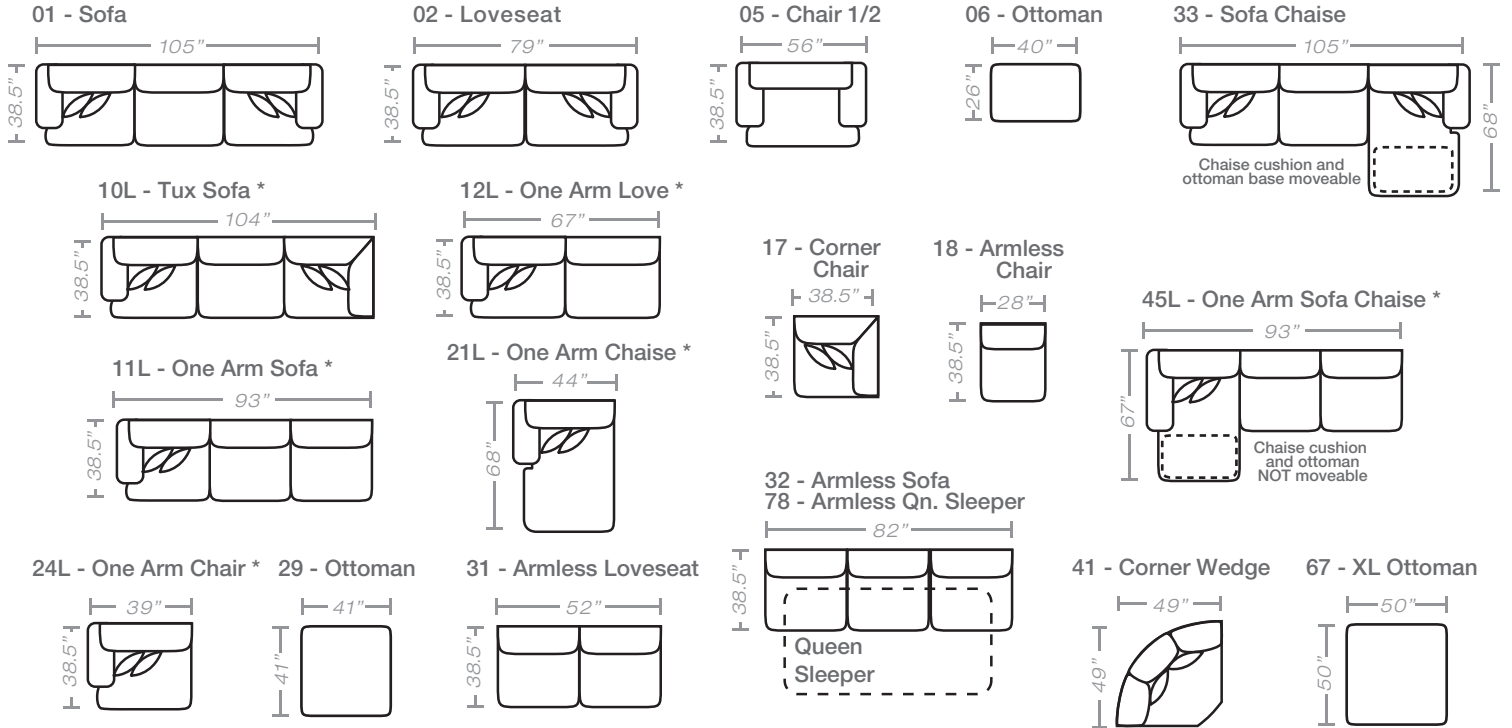

PIECES

Seat Height: 22 Seat Depth: 24 Arm Height: 26

When ordering 78 (Armless Qn. Sleeper) all items must be ordered as different style (1" higher)

* Available in both Left and Right configurations

 Feather seats, backs and pillows

CONFIGURATIONS

Dimensions are approximate