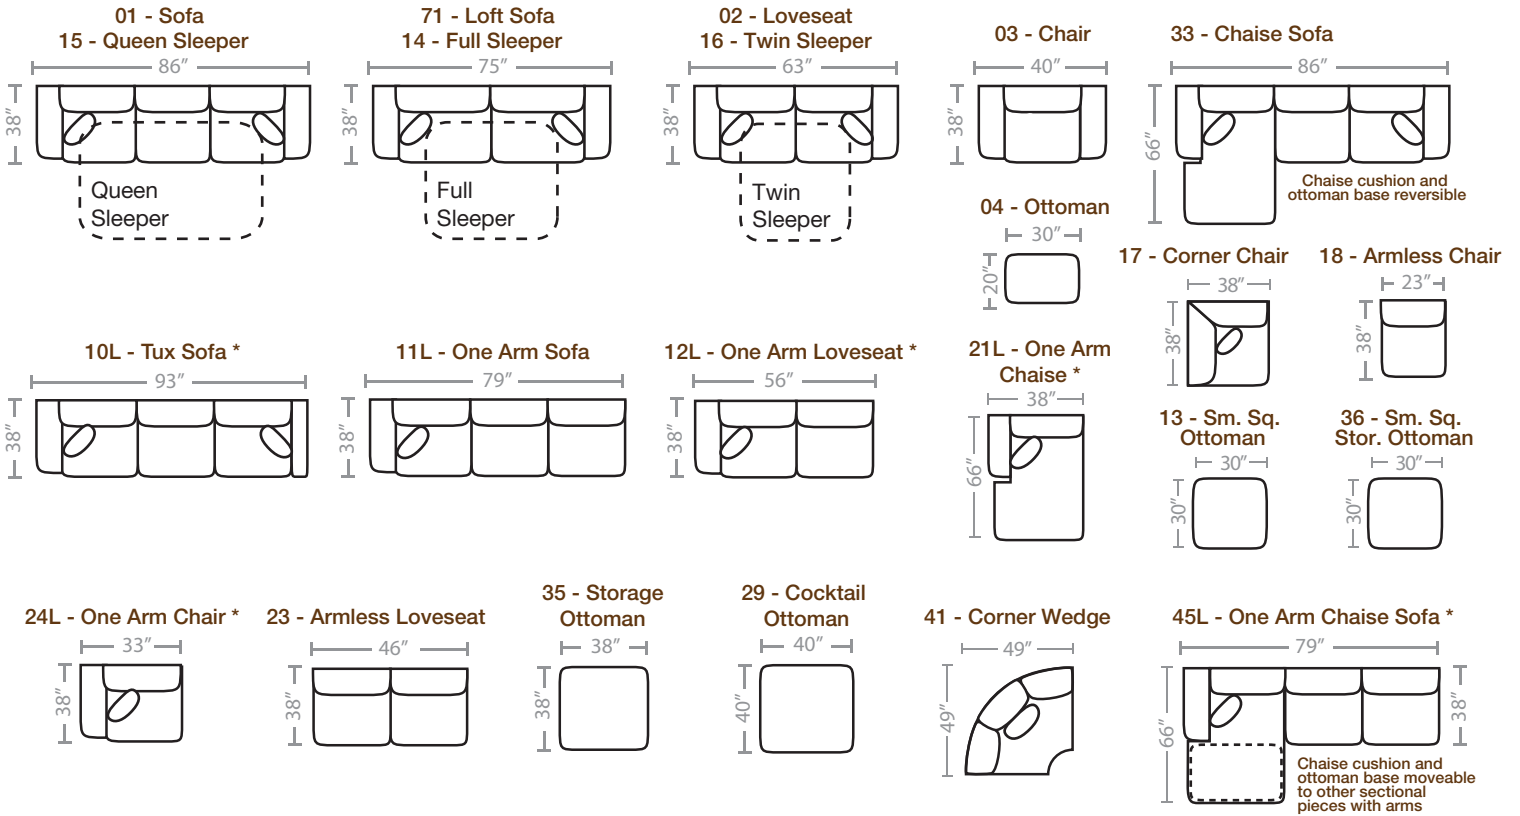

PIECES

Seat Height: 21 Seat Depth: 22 Arm Height: 28

* Available in both Left and Right configurations

CONFIGURATIONS