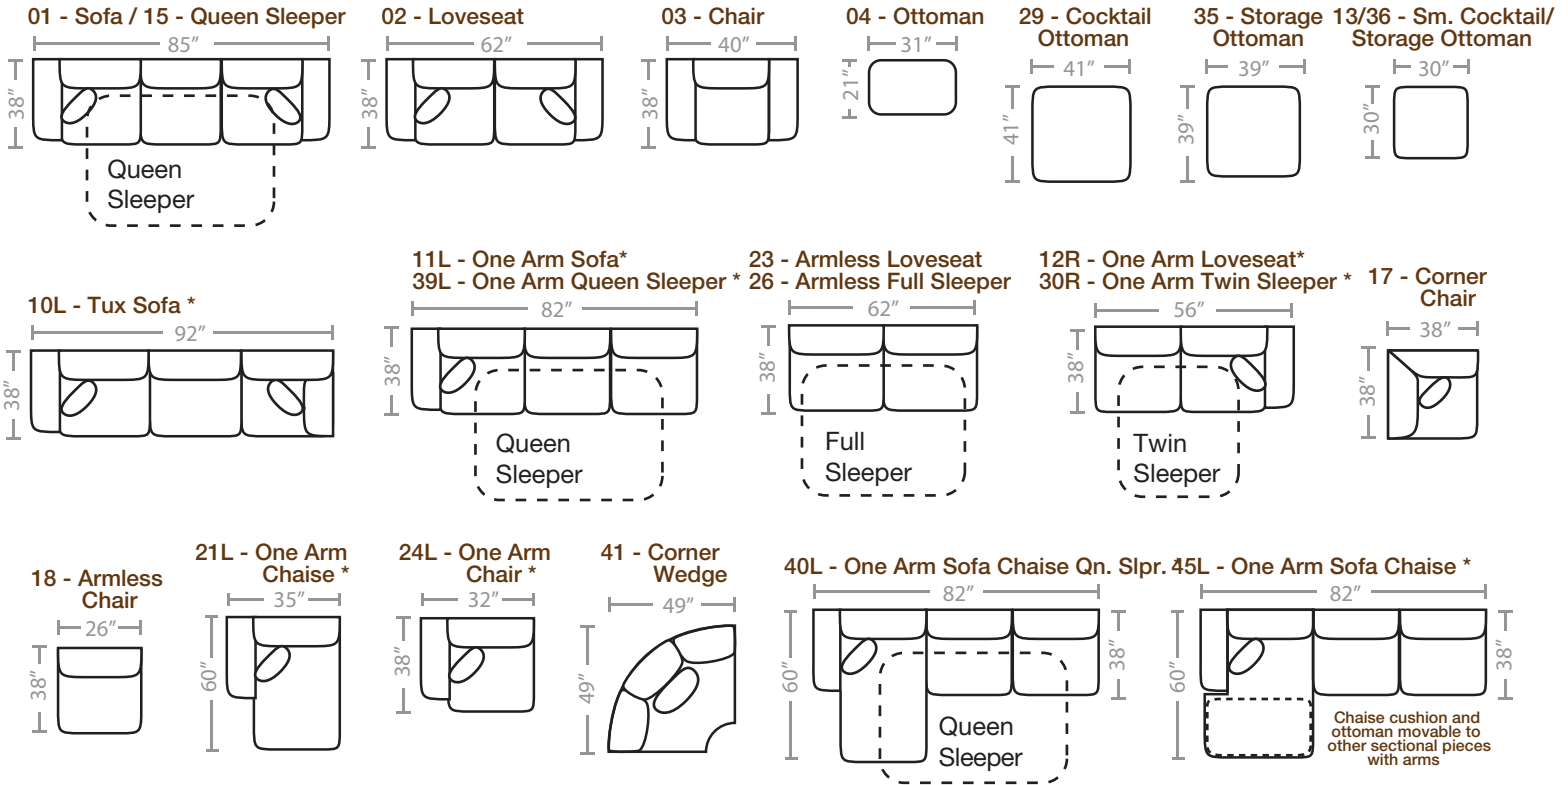

PIECES

Seat Height: 21" Seat Depth: 22" Arm Height: 28"

CONFIGURATIONS