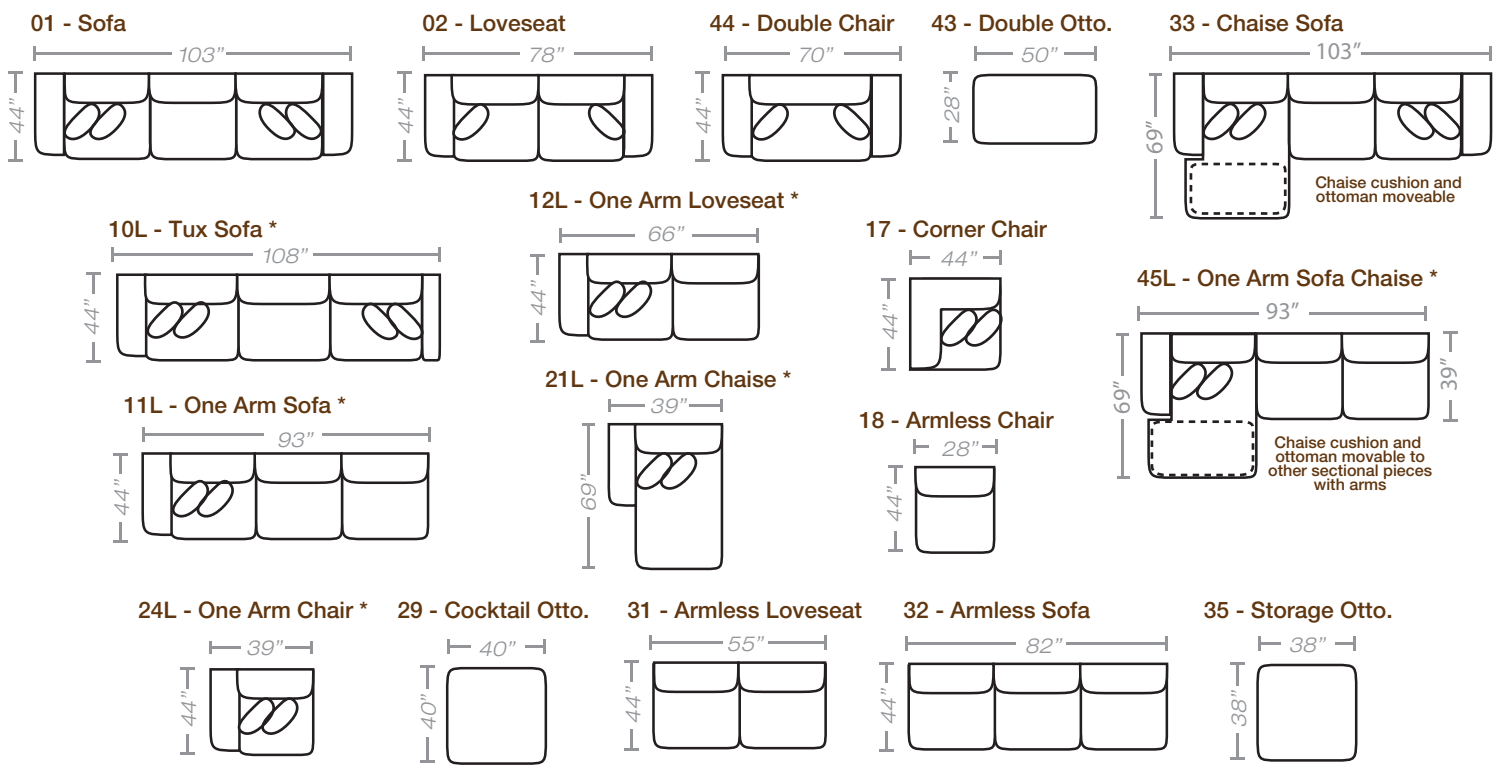

PIECES Seat Height: 22 Seat Depth: 24 Arm Height: 26

*Available in both Left and Right configurations

CONFIGURATIONS

Although believed to be correct, specifications may vary slightly