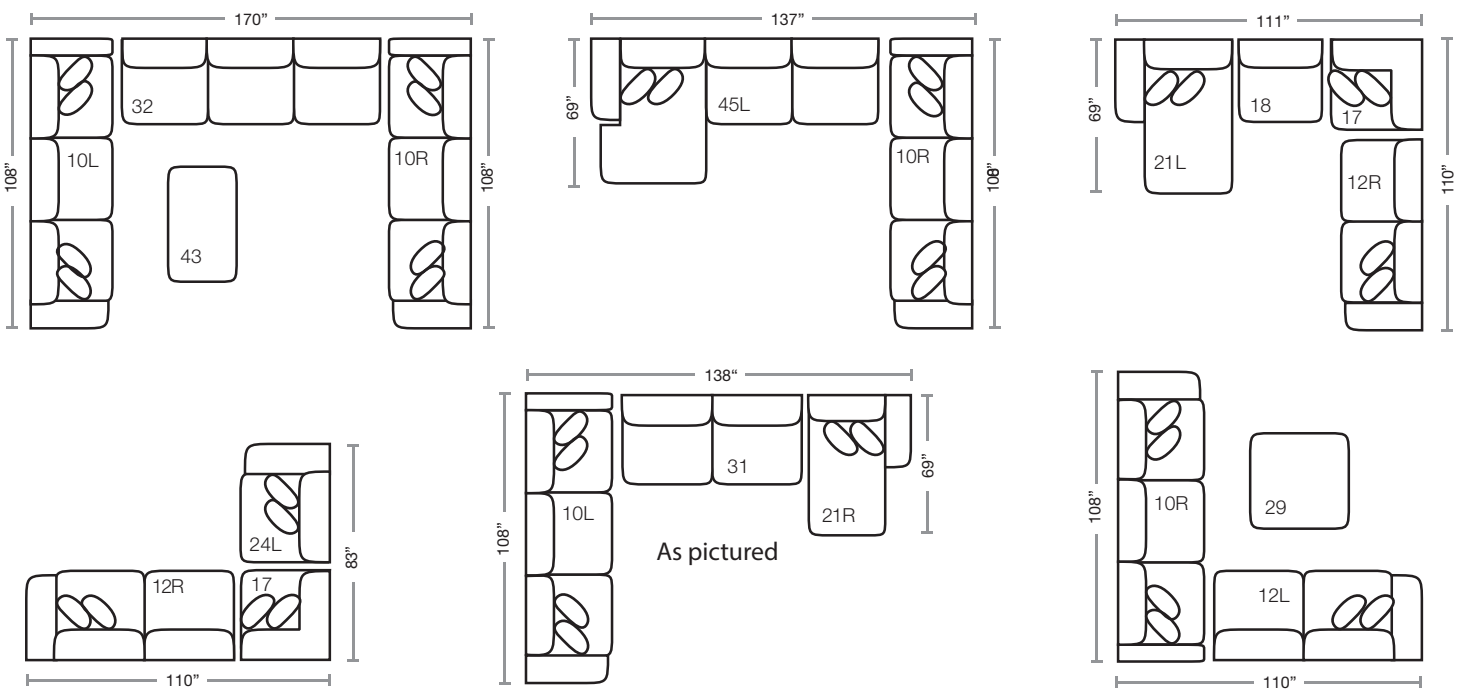

PIECES Seat Height: 22 Seat Depth: 24 Arm Height: 26

*Available in both Left and Right configurations

CONFIGURATIONS

Although believed to be correct, specifications may vary slightly