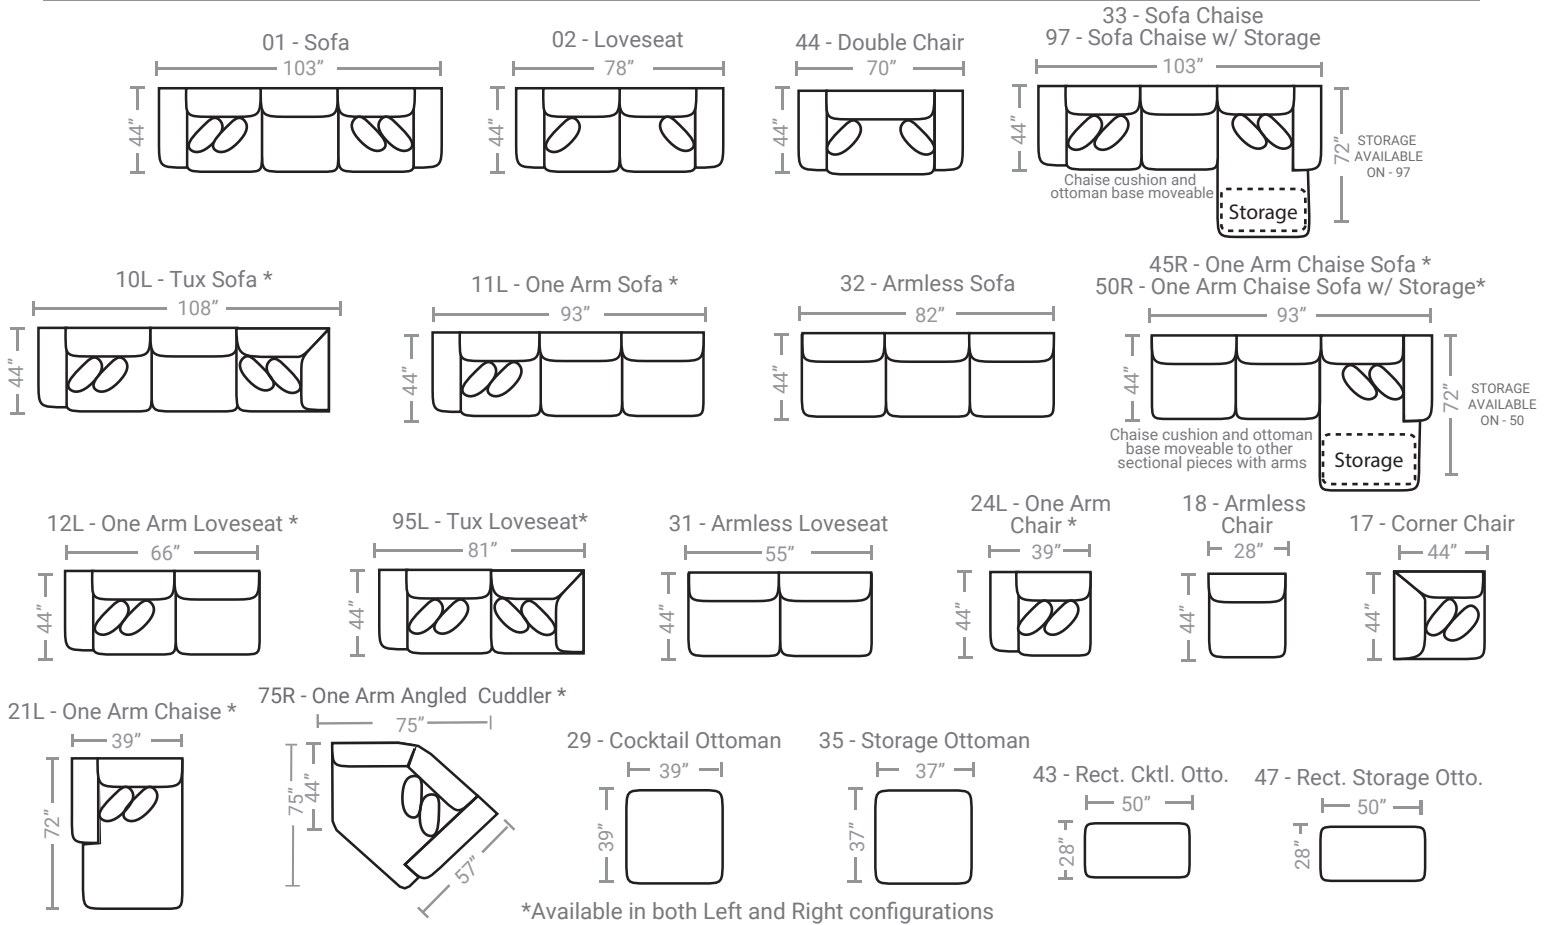

PIECES

Sofa Height: 42" Seat Height: 21" Seat Depth: 25" Arm Height: 28"

CONFIGURATIONS