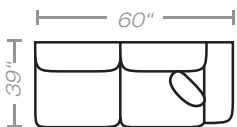

PIECES Seat Height: 20" Seat Depth: 20" Arm Height: 26"

01 - Sofa
15 - Queen Sleeper

02 - Loveseat

03 - Chair

04 - Ottoman

33 - Chaise Sofa
65 - Queen Chaise Sofa Sleeper

10L - Tux Sofa *

12R - One Arm Loveseat *

21L - One Arm Chaise *

11L - 1 Arm Sofa *

23 - Armless Loveseat

45L - One Arm Sofa Chaise *

17 - Corner Chair

18 - Armless Chair

24L - One Arm Chair *

29 - Cocktail Ottoman