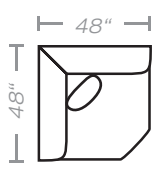

54 - Corner Cuddler