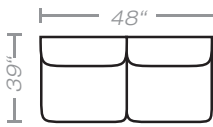

PIECES Seat Height: 20" Seat Depth: 20" Arm Height: 26"

01 - Sofa
15 - Queen Sleeper

02 - Loveseat

03 - Chair

04 - Ottoman

33 - Chaise Sofa
65 - Queen Chaise Sofa Sleeper

10L - Tux Sofa *

12R - One Arm Loveseat *

21L - One Arm Chaise *

11L - 1 Arm Sofa *

23 - Armless Loveseat

45L - One Arm Sofa Chaise *

17 - Corner Chair

18 - Armless Chair

24L - One Arm Chair *

29 - Cocktail Ottoman