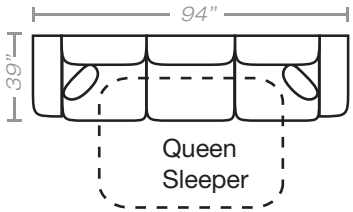

PIECES Seat Height: 20" Seat Depth: 20" Arm Height: 26"

01 - Sofa
15 - Queen Sleeper

02 - Loveseat

03 - Chair

04 - Ottoman

33 - Chaise Sofa
65 - Queen Chaise Sofa Sleeper

10L - Tux Sofa *

12R - One Arm Loveseat *