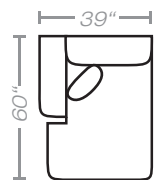

PIECES Seat Height: 20" Seat Depth: 20" Arm Height: 26"

01 - Sofa
15 - Queen Sleeper

02 - Loveseat

03 - Chair

04 - Ottoman

33 - Chaise Sofa
65 - Queen Chaise Sofa Sleeper

10L - Tux Sofa *

12R - One Arm Loveseat *

21L - One Arm Chaise *

11L - 1 Arm Sofa *

23 - Armless Loveseat

45L - One Arm Sofa Chaise *

17 - Corner Chair

18 - Armless Chair

24L - One Arm Chair *

29 - Cocktail Ottoman