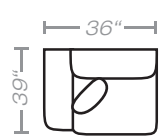

PIECES Seat Height: 20" Seat Depth: 20" Arm Height: 26"

01 - Sofa
15 - Queen Sleeper

02 - Loveseat

03 - Chair

04 - Ottoman

33 - Chaise Sofa
65 - Queen Chaise Sofa Sleeper

10L - Tux Sofa *

12R - One Arm Loveseat *

21L - One Arm Chaise *

11L - 1 Arm Sofa *

23 - Armless Loveseat

45L - One Arm Sofa Chaise *

17 - Corner Chair

18 - Armless Chair

24L - One Arm Chair *

29 - Cocktail Ottoman

35 - Storage Ottoman

41 - Corner Wedge

54 - Corner Cuddler

*Available in both Left and Right configurations

CONFIGURATIONS