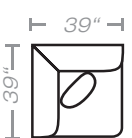

PIECES Seat Height: 20" Seat Depth: 20" Arm Height: 26"

01 - Sofa
15 - Queen Sleeper

02 - Loveseat

03 - Chair

04 - Ottoman

33 - Chaise Sofa
65 - Queen Chaise Sofa Sleeper

10L - Tux Sofa *

12R - One Arm Loveseat *

21L - One Arm Chaise *

11L - 1 Arm Sofa *

23 - Armless Loveseat

45L - One Arm Sofa Chaise *

17 - Corner Chair

18 - Armless Chair

24L - One Arm Chair *

29 - Cocktail Ottoman