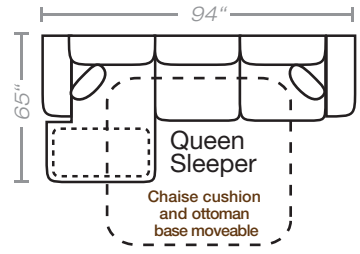

PIECES Seat Height: 20" Seat Depth: 20" Arm Height: 26"

01 - Sofa
15 - Queen Sleeper

02 - Loveseat

03 - Chair

04 - Ottoman

33 - Chaise Sofa
65 - Queen Chaise Sofa Sleeper

10L - Tux Sofa *

12R - One Arm Loveseat *

21L - One Arm Chaise *

11L - 1 Arm Sofa *

23 - Armless Loveseat

45L - One Arm Sofa Chaise *

17 - Corner Chair

18 - Armless Chair

24L - One Arm Chair *

29 - Cocktail Ottoman

35 - Storage Ottoman

41 - Corner Wedge

54 - Corner Cuddler

*Available in both Left and Right configurations

CONFIGURATIONS