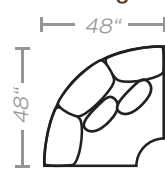

41 - Corner Wedge