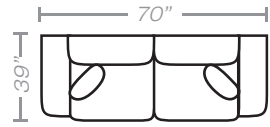

PIECES Seat Height: 20" Seat Depth: 20" Arm Height: 26"

01 - Sofa
15 - Queen Sleeper

02 - Loveseat

03 - Chair

04 - Ottoman

33 - Chaise Sofa
65 - Queen Chaise Sofa Sleeper

10L - Tux Sofa *

12R - One Arm Loveseat *

21L - One Arm Chaise *

11L - 1 Arm Sofa *

23 - Armless Loveseat

45L - One Arm Sofa Chaise *

17 - Corner Chair

18 - Armless Chair

24L - One Arm Chair *

29 - Cocktail Ottoman