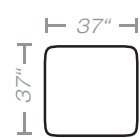

35 - Storage Ottoman