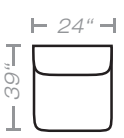

PIECES Seat Height: 20" Seat Depth: 20" Arm Height: 26"

01 - Sofa
15 - Queen Sleeper

02 - Loveseat

03 - Chair

04 - Ottoman

33 - Chaise Sofa
65 - Queen Chaise Sofa Sleeper

10L - Tux Sofa *

12R - One Arm Loveseat *

21L - One Arm Chaise *

11L - 1 Arm Sofa *

23 - Armless Loveseat

45L - One Arm Sofa Chaise *

17 - Corner Chair

18 - Armless Chair

24L - One Arm Chair *

29 - Cocktail Ottoman