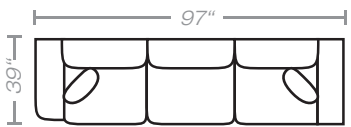

PIECES Seat Height: 20" Seat Depth: 20" Arm Height: 26"

01 - Sofa
15 - Queen Sleeper

02 - Loveseat

03 - Chair

04 - Ottoman

33 - Chaise Sofa
65 - Queen Chaise Sofa Sleeper

10L - Tux Sofa *

12R - One Arm Loveseat *

21L - One Arm Chaise *

11L - 1 Arm Sofa *

23 - Armless Loveseat

45L - One Arm Sofa Chaise *

17 - Corner Chair

18 - Armless Chair

24L - One Arm Chair *

29 - Cocktail Ottoman