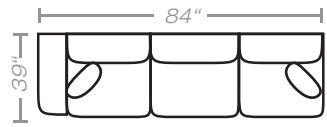

PIECES Seat Height: 20" Seat Depth: 20" Arm Height: 26"

01 - Sofa
15 - Queen Sleeper

02 - Loveseat

03 - Chair

04 - Ottoman

33 - Chaise Sofa
65 - Queen Chaise Sofa Sleeper

10L - Tux Sofa *

12R - One Arm Loveseat *

21L - One Arm Chaise *

11L - 1 Arm Sofa *

23 - Armless Loveseat

45L - One Arm Sofa Chaise *

17 - Corner Chair

18 - Armless Chair

24L - One Arm Chair *

29 - Cocktail Ottoman