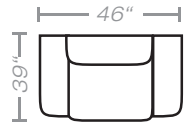

PIECES Seat Height: 20" Seat Depth: 20" Arm Height: 26"

01 - Sofa
15 - Queen Sleeper

02 - Loveseat

03 - Chair

04 - Ottoman

33 - Chaise Sofa
65 - Queen Chaise Sofa Sleeper

10L - Tux Sofa *

12R - One Arm Loveseat *

21L - One Arm Chaise *

11L - 1 Arm Sofa *

23 - Armless Loveseat

45L - One Arm Sofa Chaise *

17 - Corner Chair

18 - Armless Chair

24L - One Arm Chair *

29 - Cocktail Ottoman