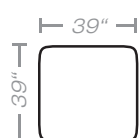

PIECES Seat Height: 20" Seat Depth: 20" Arm Height: 26"

01 - Sofa
15 - Queen Sleeper

02 - Loveseat

03 - Chair

04 - Ottoman

33 - Chaise Sofa
65 - Queen Chaise Sofa Sleeper

10L - Tux Sofa *

12R - One Arm Loveseat *

21L - One Arm Chaise *

11L - 1 Arm Sofa *

23 - Armless Loveseat

45L - One Arm Sofa Chaise *

17 - Corner Chair

18 - Armless Chair

24L - One Arm Chair *

29 - Cocktail Ottoman