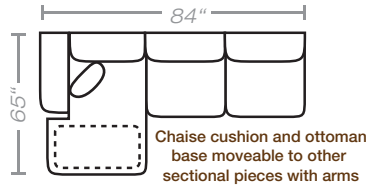

PIECES Seat Height: 20" Seat Depth: 20" Arm Height: 26"

01 - Sofa
15 - Queen Sleeper

02 - Loveseat

03 - Chair

04 - Ottoman

33 - Chaise Sofa
65 - Queen Chaise Sofa Sleeper

10L - Tux Sofa *

12R - One Arm Loveseat *

21L - One Arm Chaise *

11L - 1 Arm Sofa *

23 - Armless Loveseat

45L - One Arm Sofa Chaise *

17 - Corner Chair

18 - Armless Chair

24L - One Arm Chair *

29 - Cocktail Ottoman

35 - Storage Ottoman

41 - Corner Wedge

54 - Corner Cuddler

*Available in both Left and Right configurations

CONFIGURATIONS