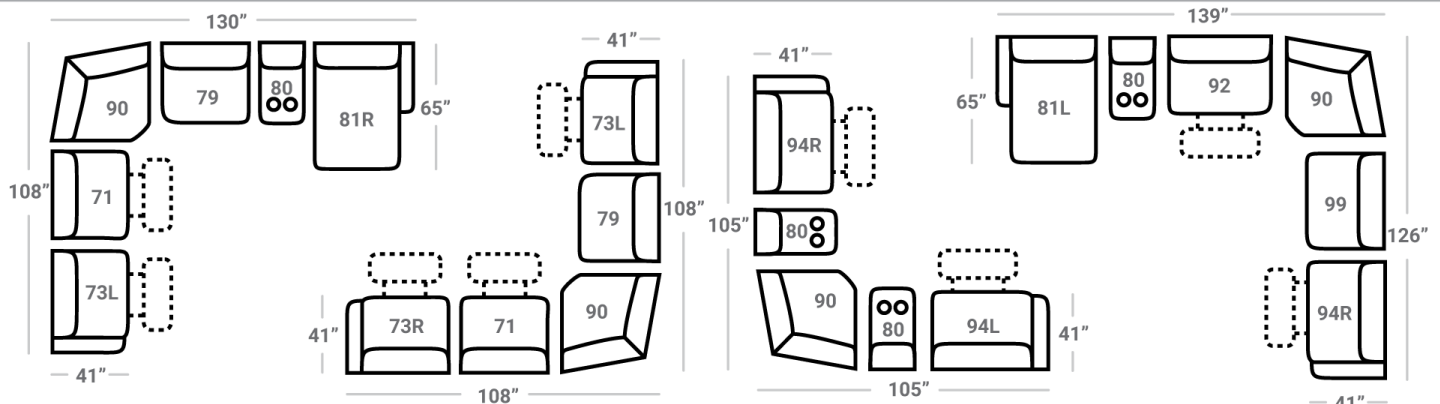

PIECES

Sofa Height: 43" Seat Height: 20" Seat Depth: 21" Arm Height: 27"

SOFAS

91 - Dual Reclining WB Sofa
L: 84" x D: 41"

51 - Reclining Sofa
L: 90" x D: 41"

52 - Dual Reclining Loveseat
L: 66" x D: 41"

85 - Dual Recl. Cons. Loveseat
L: 80" x D: 41"

79 - Armless Std. Stationary Chair
L: 25" x D: 41"

Power Options are not available on this item

90 - Wedge
L: 50" x D: 50"

Power Options are not available on this item

80 - Stationary Console
L: 13" x D: 40"

B- Featuring Power Adjustable Lumbar Support, Power Headrest & Power Recline

CONFIGURATIONS

Dimensions are approximate and subject to change.

Printed: 12/21/2024