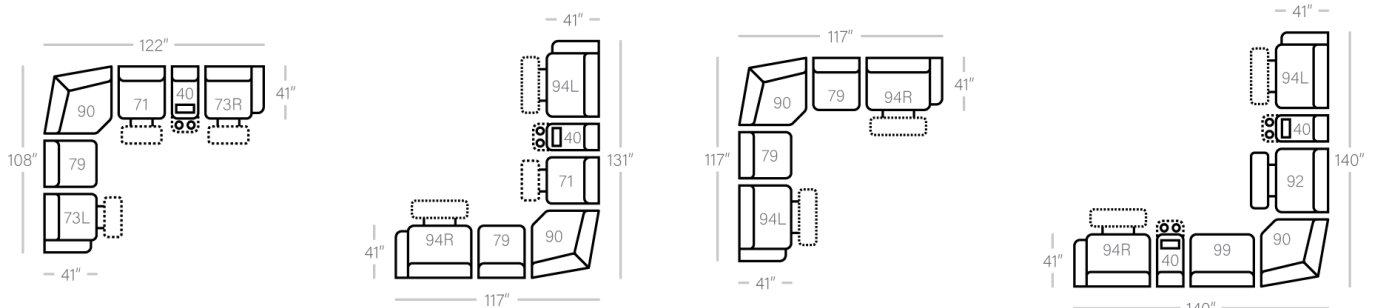

Power Specifications

X - Featuring Power Adjustable Lumbar Support, Power Headrest, Power Recline & Wireless Remote
B - Featuring Power Adjustable Lumbar Support, Power Headrest & Power Recline
H - Featuring Power Adjustable Headrest & Power Recline
P - Featuring Power Recline
N - No Power (Manual)

All Power Pieces Come With A Zero Gravity Reclining Mechanism, Unless Specified. Optional Control Wand Available On All Power Pieces.