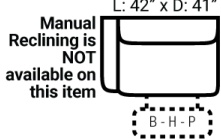

PIECES

Sofa Height: 43" Seat Height: 20" Seat Depth: 21" Arm Height: 27"

SOFAS

91 - Dual Reclining WB Sofa
L: 84" x D: 41"

51 - Reclining Sofa
L: 90" x D: 41"

52 - Dual Reclining Loveseat
L: 66" x D: 41"

85 - Dual Recl. Cons. Loveseat
L: 80" x D: 41"

CHAIRS

55 - Reclining Chair 1/2
L: 50" x D: 41"

53 - Reclining Chair
L: 42" x D: 41"

84 - Rocker Recliner
L: 42" x D: 41"

83 - Swivel Rocker Recliner

87 - Swivel Glider Recliner

88 - Glider Recliner
L: 42" x D: 41"

Manual Only - Power Options and Zero Gravity are not available on these items

2 Power Outlets plus 2 USB outlets available in console.

SECTIONALS

94L* - 1 Arm Recl. WB Chair
L: 42" x D: 41"

92 - Armless Recl. WB Chair
L: 34" x D: 41"