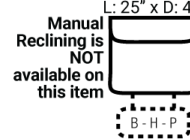

71 - Armless Recl. Chair
L: 25" x D: 41"