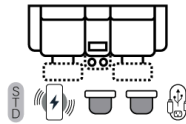

953

www.stantonsofas.com

Power Options Not Available

No Zero Gravity

Outlets:
2 Power
1 Usb
1 Usb-C

Cup Holder

Wireless Charger

SOFAS

51 - Dual Reclining Sofa

L: 90" x D: 41"
X-B-H-P-N

52 - Dual Reclining Loveseat

L: 66" x D: 41"
X-B-H-P-N

45 - Recl. Dlx Cons Love

L: 80" x D: 41"
X-B-H-P-N

85 - Dual Recl. Cons. Loveseat

L: 80" x D: 41"
X-B-H-P-N