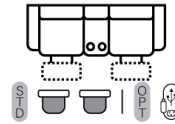

953

www.stantonsofas.com

Power Options Not Available

No Zero Gravity

Outlets:
2 Power
1 Usb
1 Usb-C

Cup Holder

Wireless Charger

SOFAS

51 - Dual Reclining Sofa

L: 90" x D: 41"
X-B-H-P-N

52 - Dual Reclining Loveseat

L: 66" x D: 41"
X-B-H-P-N

45 - Recl. Dlx Cons Love

L: 80" x D: 41"
X-B-H-P-N

85 - Dual Recl. Cons. Loveseat

L: 80" x D: 41"
X-B-H-P-N

91 - WB Sofa

L: 84" x D: 41"
X-B-H-P-N

CHAIRS

44 - Dlx Rocker Recliner

L: 42" x D: 41"
X-B

53 - Reclining Chair

L: 42" x D: 41"
X-B-H-P-N

55 - Chr & 1/2