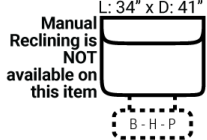

Manual Only - Power Options and Zero Gravity are not available on these items

2 Power Outlets plus 2 USB outlets available in console.

SECTIONALS

94L* - 1 Arm Recl. WB Chair
L: 42" x D: 41"

92 - Armless Recl. WB Chair
L: 34" x D: 41"