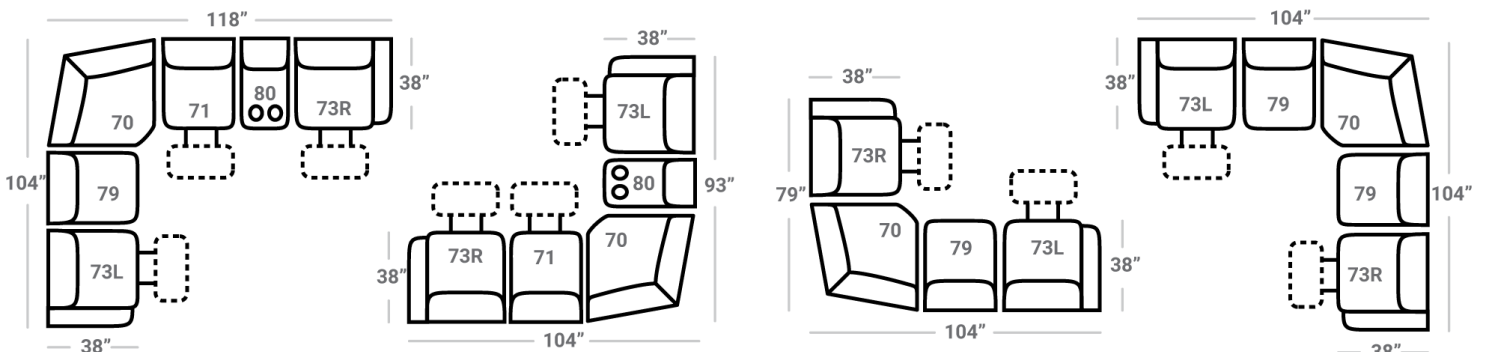

PIECES

Sofa Height : 43" Seat Height: 20" Seat Depth: 20" Arm Height: 25"

SOFAS

51 - Dual Reclining Sofa
L: 81" x D: 39"

85 - Dual Recl. Cons. Loveseat
L: 72" x D: 39"

2 Power Outlets plus
2 USB outlets available in console.

No Zero Gravity

SECTIONALS

70 - Wedge
L: 50" x D: 50"

Power Options
are not available on this item

71 - Armless Recl. Chair
L: 25" x D: 38"

73L* - 1 Arm Standard Recliner
L: 29" x D: 38"

79 - Armless Stationary Chair
L: 25" x D: 38"

Power Options
are not available on this item

80 - Stationary Console
L: 14" x D: 38"

2 Power Outlets plus
2 USB outlets available in
console.

* Available in both Left and Right configurations

All motion Items unless noted are available in Manual as well as 3 different power options that include USB charging:

P- Featuring Power Recline

H- Featuring Power Adjustable Headrest & Power Recline

B- Featuring Power Adjustable Lumbar Support, Power Headrest & Power Recline

CONFIGURATIONS

Dimensions are approximate and subject to change.