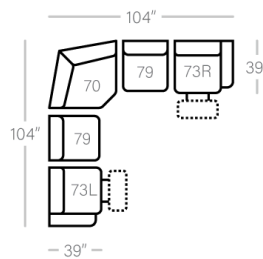

Power Specifications | Please See Style 726 For Leather Options

X - Featuring Power Adjustable Lumbar Support, Power Headrest, Power Recline & Wireless Remote
B - Featuring Power Adjustable Lumbar Support, Power Headrest & Power Recline
P - Featuring Power Recline
N - No Power (Manual)

All Power Pieces Come With A Zero Gravity Reclining Mechanism, Unless Specified. Optional Control Wand Available On All Power Pieces.