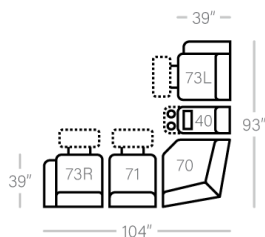

Power Specifications | Please See Style 726 For Leather Options

X - Featuring Power Adjustable Lumbar Support, Power Headrest, Power Recline & Wireless Remote
B - Featuring Power Adjustable Lumbar Support, Power Headrest & Power Recline
P - Featuring Power Recline
N - No Power (Manual)

All Power Pieces Come With A Zero Gravity Reclining Mechanism, Unless Specified. Optional Control Wand Available On All Power Pieces.