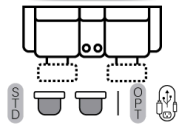

947

www.stantonsofas.com

Power Options Not Available

No Zero Gravity

Outlets:
2 Power
1 Usb
1 Usb-C

Cup Holder

Wireless Charger

SOFAS

51 - Dual Reclining Sofa
L: 81" x D:39"
X-B-P-N

52 - Dual Reclining Loveseat
L: 58" x D: 39"
X-B-P-N

45 - Pwr Recl. Dlx Cons Love
L: 72" x D:39"
X-B-P-N

48 - Dual Glide Recl. Cons. Love
L: 72" x D:39"
B-P-N

85 - Dual Recl. Cons. Loveseat
L: 72" x D:39"
X-B-P-N

CHAIRS

44 - Dlx Rkr Recl. w/Wrls Rmt
L: 33" x D: 39"
X-B

53 - Reclining Chair
L: 33" x D: 39"
X-B-P-N

83 - Swivel Rocker Recliner
L: 33" x D: 39"
N

84 - Rocker Recliner
L: 33" x D: 39"
X-B-P-N

79 - Arms STD Stat.Chair
L: 25" x D: 39"

73L/R - 1 Arm STD Recliner
L: 29" x D: 39"
X-B-P-N

Sofa Height - 43"
Seat Height - 20"
Seat Depth - 20"
Arm Height - 25"

Power Specifications | Please See Style 726 For Leather Options