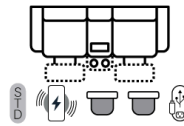

45 - Pwr Recl. Dlx Cons Love
L: 72" x D:39"
X-B-P-N