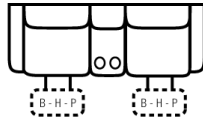

PIECES

Sofa Height : 43" Seat Height: 20" Seat Depth: 20" Arm Height: 25"

SOFAS

51 - Dual Reclining Sofa
L: 81" x D: 39"

85 - Dual Recl. Cons. Loveseat
L: 72" x D: 39"

2 Power Outlets plus
2 USB outlets available in console.