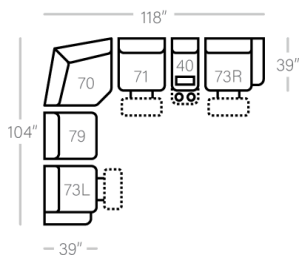

Power Specifications | Please See Style 726 For Leather Options

X - Featuring Power Adjustable Lumbar Support, Power Headrest, Power Recline & Wireless Remote
B - Featuring Power Adjustable Lumbar Support, Power Headrest & Power Recline
P - Featuring Power Recline
N - No Power (Manual)

All Power Pieces Come With A Zero Gravity Reclining Mechanism, Unless Specified. Optional Control Wand Available On All Power Pieces.