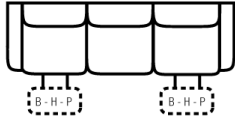

PIECES

Sofa Height : 43" Seat Height: 20" Seat Depth: 20" Arm Height: 25"

SOFAS

51 - Dual Reclining Sofa
L: 81" x D: 39"

85 - Dual Recl. Cons. Loveseat
L: 72" x D: 39"

2 Power Outlets plus
2 USB outlets available in console.