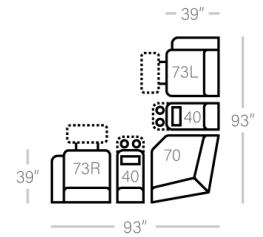

Power Specifications | Please See Style 726 For Leather Options

X - Featuring Power Adjustable Lumbar Support, Power Headrest, Power Recline & Wireless Remote
B - Featuring Power Adjustable Lumbar Support, Power Headrest & Power Recline
P - Featuring Power Recline
N - No Power (Manual)

All Power Pieces Come With A Zero Gravity Reclining Mechanism, Unless Specified. Optional Control Wand Available On All Power Pieces.