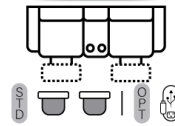

947

www.stantonsofas.com

Power Options Not Available

No Zero Gravity

Outlets:
2 Power
1 Usb
1 Usb-C

Cup Holder

Wireless Charger

SOFAS

51 - Dual Reclining Sofa
L: 81" x D:39"
X-B-P-N

52 - Dual Reclining Loveseat
L: 58" x D: 39"
X-B-P-N

45 - Pwr Recl. Dlx Cons Love
L: 72" x D:39"
X-B-P-N

48 - Dual Glide Recl. Cons. Love
L: 72" x D:39"
B-P-N

85 - Dual Recl. Cons. Loveseat
L: 72" x D:39"
X-B-P-N

CHAIRS

44 - Dlx Rkr Recl. w/Wrls Rmt
L: 33" x D: 39"
X-B

53 - Reclining Chair
L: 33" x D: 39"
X-B-P-N

83 - Swivel Rocker Recliner
L: 33" x D: 39"
N

84 - Rocker Recliner
L: 33" x D: 39"
X-B-P-N

79 - Arms STD Stat.Chair
L: 25" x D: 39"

73L/R - 1 Arm STD Recliner
L: 29" x D: 39"
X-B-P-N

Sofa Height - 43"
Seat Height - 20"
Seat Depth - 20"
Arm Height - 25"

Power Specifications | Please See Style 726 For Leather Options