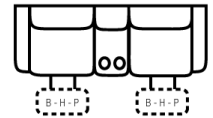

48 - Dual Glide Recl. Cons. Love
L: 72" x D: 39"

2 Power Outlets plus
2 USB outlets available in console.
No Zero Gravity

CHAIRS