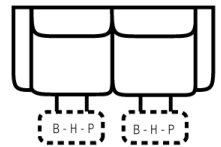

PIECES

Sofa Height: 43" Seat Height: 20" Seat Depth: 21" Arm Height: 27"

SOFAS

CHAIRS

SECTIONALS

51 - Reclining Sofa
L: 89" x D: 41"

48 - Dual Glide Recl. Cons. Love
L: 80" x D: 41"

85 - Dual Recl. Cons. Loveseat
L: 80" x D: 41"

52 - Dual Reclining Loveseat
L: 66" x D: 41"

53 - Reclining Chair
L: 42" x D: 41"

84 - Rocker Recliner
L: 42" x D: 41"

87 - Swivel Glider Recliner
L: 42" x D: 41"

83 - Swivel Rocker Recliner
88 - Glider Recliner
L: 42" x D: 41"
Manual Only - Power Options and Zero Gravity are not available on these items