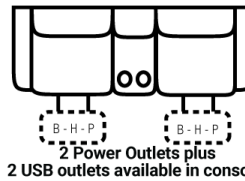

PIECES

Sofa Height: 43" Seat Height: 20" Seat Depth: 21" Arm Height: 27"

SOFAS

CHAIRS

SECTIONALS

51 - Reclining Sofa
L: 89" x D: 41"

48 - Dual Glide Recl. Cons. Love
L: 80" x D: 41"

85 - Dual Recl. Cons. Loveseat
L: 80" x D: 41"