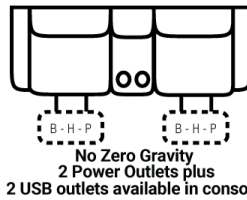

PIECES

Sofa Height: 43" Seat Height: 20" Seat Depth: 21" Arm Height: 27"

SOFAS

CHAIRS

SECTIONALS

51 - Reclining Sofa
L: 89" x D: 41"

48 - Dual Glide Recl. Cons. Love
L: 80" x D: 41"

85 - Dual Recl. Cons. Loveseat
L: 80" x D: 41"