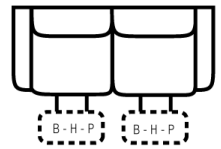

PIECES

Sofa Height: 43" Seat Height: 20" Seat Depth: 21" Arm Height: 27"

SOFAS

CHAIRS

SECTIONALS

51 - Reclining Sofa
L: 89" x D: 41"

48 - Dual Glide Recl. Cons. Love
L: 80" x D: 41"

85 - Dual Recl. Cons. Loveseat
L: 80" x D: 41"

52 - Dual Reclining Loveseat
L: 66" x D: 41"

53 - Reclining Chair
L: 42" x D: 41"

84 - Rocker Recliner
L: 42" x D: 41"

87 - Swivel Glider Recliner
L: 42" x D: 41"

83 - Swivel Rocker Recliner
88 - Glider Recliner
L: 42" x D: 41"
Manual Only -
Power Options and Zero Gravity
are not available on these items