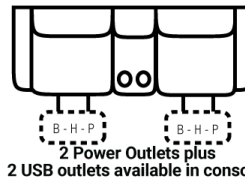

PIECES

Sofa Height: 43" Seat Height: 20" Seat Depth: 21" Arm Height: 27"

SOFAS

CHAIRS

SECTIONALS

51 - Reclining Sofa
L: 89" x D: 41"

48 - Dual Glide Recl. Cons. Love
L: 80" x D: 41"

85 - Dual Recl. Cons. Loveseat
L: 80" x D: 41"