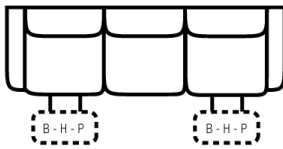

PIECES

Sofa Height: 43" Seat Height: 20" Seat Depth: 21" Arm Height: 27"

SOFAS

CHAIRS

SECTIONALS

51 - Reclining Sofa
L: 89" x D: 41"

48 - Dual Glide Recl. Cons. Love
L: 80" x D: 41"

85 - Dual Recl. Cons. Loveseat
L: 80" x D: 41"

52 - Dual Reclining Loveseat
L: 66" x D: 41"

53 - Reclining Chair
L: 42" x D: 41"

84 - Rocker Recliner
L: 42" x D: 41"

87 - Swivel Glider Recliner
L: 42" x D: 41"

83 - Swivel Rocker Recliner
88 - Glider Recliner
L: 42" x D: 41"
Manual Only -
Power Options and Zero Gravity
are not available on these items