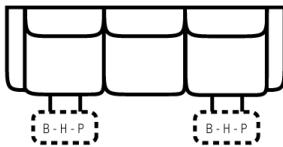

PIECES

Sofa Height: 43" Seat Height: 20" Seat Depth: 21" Arm Height: 27"

SOFAS

CHAIRS

SECTIONALS

51 - Reclining Sofa
L: 89" x D: 41"

48 - Dual Glide Recl. Cons. Love
L: 80" x D: 41"

85 - Dual Recl. Cons. Loveseat
L: 80" x D: 41"