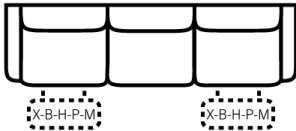

897 think LOCAL

www.stantonsofas.com

Body 1: All Body Fabric

All Power Items unless specified feature a Zero Gravity reclining mechanism which has been designed to suspend the body in a neutral position while simultaneously elevating the feet so they are in alignment with the heart, creating an almost weightless sensation allowing for deeper relaxation.

PIECES

Sofa Height: 43" Seat Height: 20" Seat Depth: 21" Arm Height: 24"

SOFAS

51 - Reclining Sofa
L: 81" x D: 42"

52 - Dual Reclining Loveseat
L: 58" x D: 42"

85 - Dual Recl. Cons. Loveseat
L: 72" x D: 42"

* Available in both Left and Right configurations

X - Featuring Power Adjustable Lumbar Support, Power Headrest, Power Recline & Wireless Remote

B - Featuring Power Adjustable Lumbar Support, Power Headrest & Power Recline