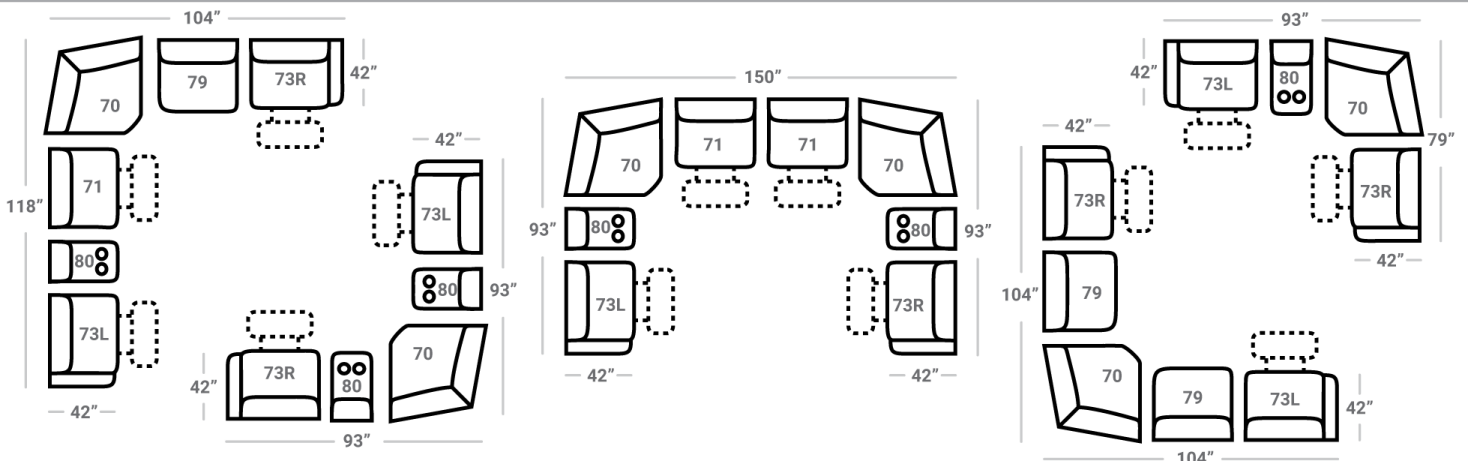

PIECES

Sofa Height: 43" Seat Height: 20" Seat Depth: 21" Arm Height: 24"

SOFAS

51 - Reclining Sofa
L: 81" x D: 42"

52 - Dual Reclining Loveseat
L: 58" x D: 42"

85 - Dual Recl. Cons. Loveseat
L: 72" x D: 42"

SECTIONALS

73L* - 1 Arm Standard Recliner*
L: 29" x D: 42"

71 - Armless Recl. Chair
L: 25" x D: 42"

79 - Armless Stationary Chair
L: 25" x D: 42"

70 - Wedge
L: 50" x D: 50"

80 - Stationary Console
L: 14" x D: 42"

* Available in both Left and Right configurations

X - Featuring Power Adjustable Lumbar Support, Power Headrest, Power Recline & Wireless Remote

B - Featuring Power Adjustable Lumbar Support, Power Headrest & Power Recline

H - Featuring Power Adjustable Headrest & Power Recline

P - Featuring Power Recline

M - Manual

Please see Style 731 for Leather Options

CONFIGURATIONS

Dimensions are approximate and subject to change.

Printed: 2/5/2025