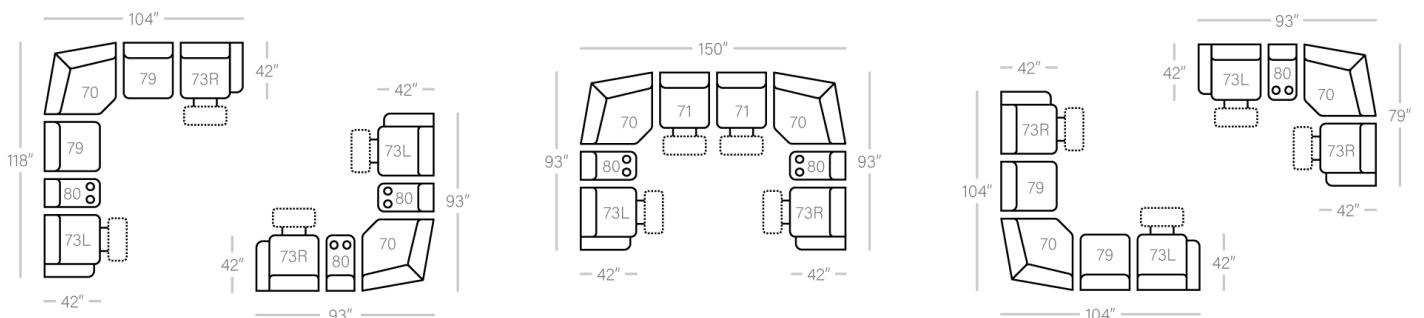

L: 25" x D: 42"

73L/R - 1 Arm STD Recliner

L: 29" x D: 42"

X-B-H-P-N

70 - Wedge

L: 50" x D: 50"

Sofa Height - 43"
Seat Height - 20"
Seat Depth - 21"
Arm Height - 24"

Power Specifications | Please see Style 731 for Leather Option

- X** - Featuring Power Adjustable Lumbar Support, Power Headrest, Power Recline & Wireless Remote
- B** - Featuring Power Adjustable Lumbar Support, Power Headrest & Power Recline
- H** - Featuring Power Adjustable Headrest & Power Recline
- P** - Featuring Power Recline
- N** - No Power (Manual)

All Power Pieces Come With A Zero Gravity Reclining Mechanism, Unless Specified. Optional Control Wand Available On All Power Pieces.

Dimensions are approximate and subject to change.

Printed: 5/16/2026