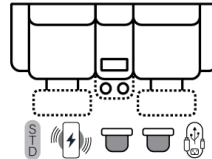

897 think LOCAL

www.stantonsofas.com

Power Options Not Available

No Zero Gravity

Outlets:
2 Power
1 Usb
1 Usb-C

Cup Holder

Wireless Charger

SOFAS

51 - Dual Reclining Sofa

L: 81" x D:42"

X-B-H-P-N

52 - Dual Reclining Loveseat

L: 58" x D: 42"

X-B-H-P-N

45 - Dual Recl. Dlx Cons Loveseat

L: 72" x D:42"

X-B-H-P-N

85 - Dual Recl. Cons. Loveseat

L: 72" x D:42"

X-B-H-P-N

CHAIRS

44 - Dlx Rocker Recliner

L: 32" x D: 42"

X-B