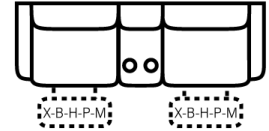

PIECES

Sofa Height: 43" Seat Height: 20" Seat Depth: 21" Arm Height: 24"

SOFAS

51 - Reclining Sofa
L: 81" x D: 42"

52 - Dual Reclining Loveseat
L: 58" x D: 42"

85 - Dual Recl. Cons. Loveseat
L: 72" x D: 42"

CHAIRS

53 - Reclining Chair
L: 32" x D: 42"

84 - Rocker Recliner
L: 32" x D: 42"

87 - Swivel Glider Recliner
L: 32" x D: 42"

83 - Swivel Rocker Recliner
88 - Glider Recliner
L: 32" x D: 42"
Manual Only - Power Options and Zero Gravity are not available on these items