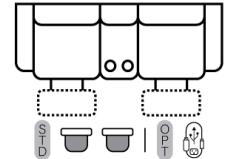

51 - Dual Reclining Sofa

L: 81" x D:42"

X-B-H-P-N

52 - Dual Reclining Loveseat

L: 58" x D: 42"

X-B-H-P-N

45 - Dual Recl. Dlx Cons Loveseat

L: 72" x D:42"

X-B-H-P-N

85 - Dual Recl. Cons. Loveseat

L: 72" x D:42"

X-B-H-P-N

CHAIRS

44 - Dlx Rocker Recliner

L: 32" x D: 42"

X-B

L: 25" x D: 42"

73L/R - 1 Arm STD Recliner

L: 29" x D: 42"

X-B-H-P-N

70 - Wedge

L: 50" x D: 50"

Sofa Height - 43"
Seat Height - 20"
Seat Depth - 21"
Arm Height - 24"

Power Specifications | Please see Style 731 for Leather Option