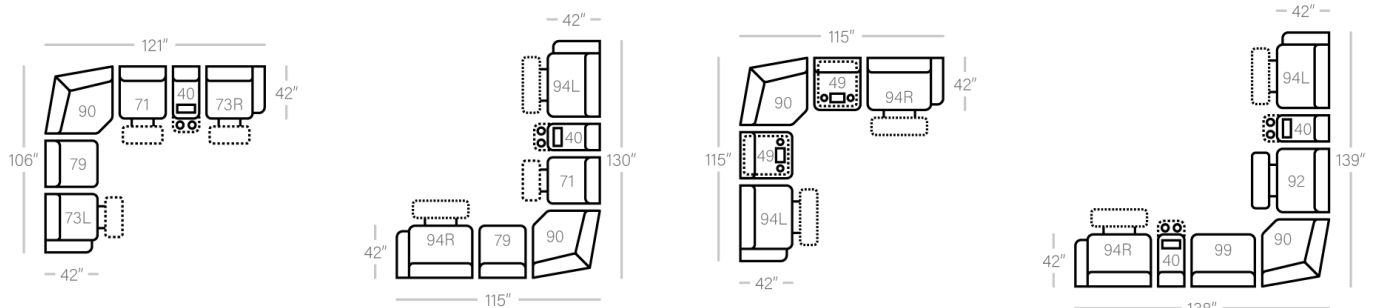

Sofa Height - 43" Seat Height - 20" Seat Depth - 22" Arm Height - 25"	Power Specifications | This Style Comes With Pull Out Cupholders In The Arms X - Featuring Power Adjustable Lumbar Support, Power Headrest, Power Recline & Wireless Remote B - Featuring Power Adjustable Lumbar Support, Power Headrest & Power Recline P - Featuring Power Recline N - No Power (Manual) Wireless charger not available

All Power Pieces Come With A Zero Gravity Reclining Mechanism, Unless Specified. Optional Control Wand Available On All Power Pieces.