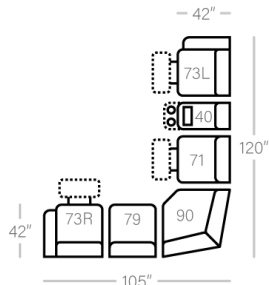

Power Specifications | Please see Style 732 for Leather Options

X - Featuring Power Adjustable Lumbar Support, Power Headrest, Power Recline & Wireless Remote
B - Featuring Power Adjustable Lumbar Support, Power Headrest & Power Recline
P - Featuring Power Recline
N - No Power (Manual)

All Power Pieces Come With A Zero Gravity Reclining Mechanism, Unless Specified. Optional Control Wand Available On All Power Pieces.