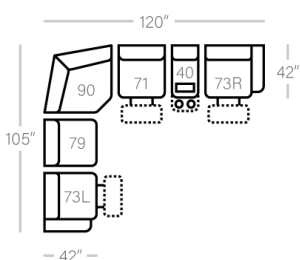

Power Specifications | Please see Style 732 for Leather Options

X - Featuring Power Adjustable Lumbar Support, Power Headrest, Power Recline & Wireless Remote
B - Featuring Power Adjustable Lumbar Support, Power Headrest & Power Recline
P - Featuring Power Recline
N - No Power (Manual)

All Power Pieces Come With A Zero Gravity Reclining Mechanism, Unless Specified. Optional Control Wand Available On All Power Pieces.