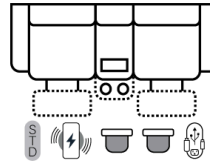

51 - Dual Reclining Sofa

L: 86" x D:42"

X-B-P-N

52 - Dual Reclining Loveseat

L: 63" x D: 42"

X-B-P-N

45 - Dual Recl. Dlx Cons Love

L: 77" x D:42"

X-B-P-N

85 - Dual Recl. Cons. Loveseat

L: 77" x D:42"

X-B-P-N

CHAIRS

44 - Dlx Rocker Recliner

L: 39" x D: 42"

X-B