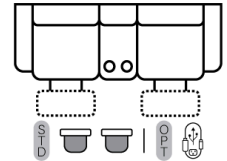

890

www.stantonsofas.com

Power Options Not Available

No Zero Gravity

Outlets:
2 Power
1 Usb
1 Usb-C

Cup Holder

Wireless Charger

SOFAS

51 - Dual Reclining Sofa

L: 86" x D:42"

X-B-P-N

52 - Dual Reclining Loveseat

L: 63" x D: 42"

X-B-P-N

45 - Dual Recl. Dlx Cons Love

L: 77" x D:42"

X-B-P-N

85 - Dual Recl. Cons. Loveseat

L: 77" x D:42"

X-B-P-N

CHAIRS

44 - Dlx Rocker Recliner

L: 39" x D: 42"

X-B

L: 49" x D: 49"

N

Sofa Height - 45"
Seat Height - 20"
Seat Depth - 22"
Arm Height - 25"

Power Specifications | Please see Style 732 for Leather Options

X - Featuring Power Adjustable Lumbar Support, Power Headrest, Power Recline & Wireless Remote
B - Featuring Power Adjustable Lumbar Support, Power Headrest & Power Recline
P - Featuring Power Recline
N - No Power (Manual)