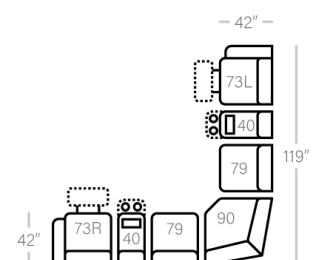

X-B-P-N

85 - Dual Recl. Cons. Loveseat

L: 77" x D:42"

X-B-P-N

CHAIRS

44 - Dlx Rocker Recliner

L: 39" x D: 42"

X-B

X-B-P-N

87 - Swivel Glider Recliner

L: 39" x D: 42"

P-N

88 - Glider Recliner

L: 39" x D: 42"

N

SECTIONALS

L: 49" x D: 49"

N

Sofa Height - 45"
Seat Height - 20"
Seat Depth - 22"
Arm Height - 25"

Power Specifications | Please see Style 732 for Leather Options

X - Featuring Power Adjustable Lumbar Support, Power Headrest, Power Recline & Wireless Remote
B - Featuring Power Adjustable Lumbar Support, Power Headrest & Power Recline
P - Featuring Power Recline
N - No Power (Manual)

All Power Pieces Come With A Zero Gravity Reclining Mechanism, Unless Specified. Optional Control Wand Available On All Power Pieces.

Dimensions are approximate and subject to change.

Printed: 5/16/2026