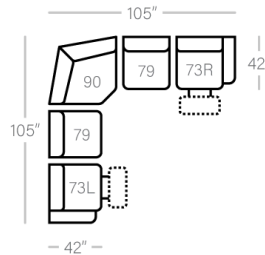

Power Specifications | Please see Style 732 for Leather Options

X - Featuring Power Adjustable Lumbar Support, Power Headrest, Power Recline & Wireless Remote
B - Featuring Power Adjustable Lumbar Support, Power Headrest & Power Recline
P - Featuring Power Recline
N - No Power (Manual)

All Power Pieces Come With A Zero Gravity Reclining Mechanism, Unless Specified. Optional Control Wand Available On All Power Pieces.