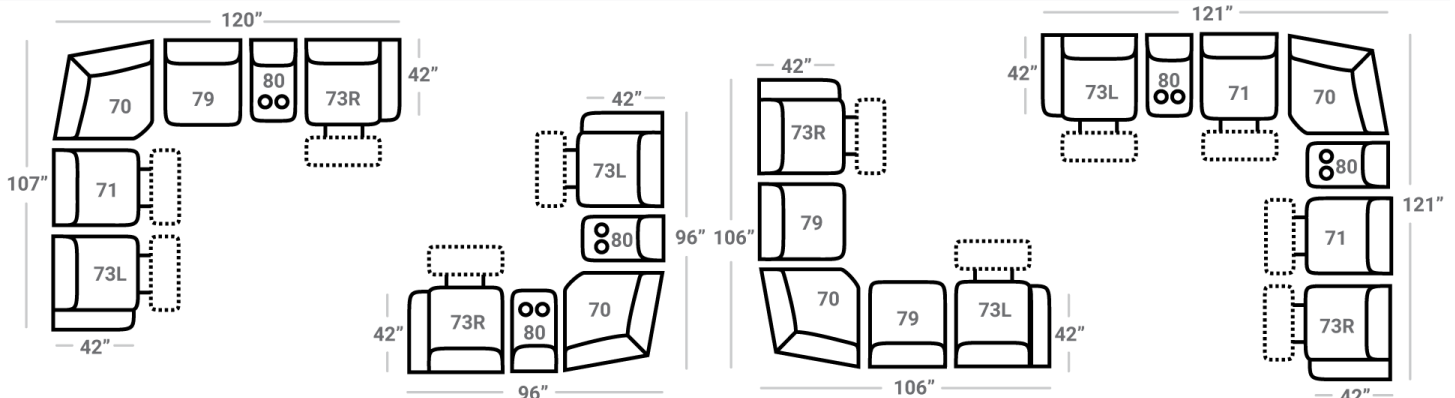

PIECES

Sofa Height: 43" Seat Height: 20" Seat Depth: 22" Arm Height: 26"

SOFAS

51 - Reclining Sofa
L: 88" x D: 42"

52 - Dual Reclining Loveseat
L: 63" x D: 42"

85 - Dual Recl. Cons. Loveseat
L: 77" x D: 42"

70 - Wedge
L: 49" x D: 49"
Power Options are not available on this item

80 - Stationary Console
L: 14" x D: 42"

2 Power Outlets plus 2 USB outlets available in console.

X - Featuring Power Adjustable Lumbar Support, Power Headrest, Power Recline & Wireless Remote

B - Featuring Power Adjustable Lumbar Support, Power Headrest & Power Recline

H - Featuring Power Adjustable Headrest & Power Recline

P - Featuring Power Recline

M - Manual

Please see Style 730 for Leather Options

CONFIGURATIONS

Dimensions are approximate and subject to change.

Printed: 4/30/2025