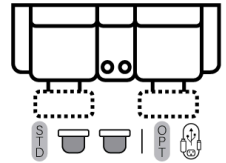

Power Options Not Available

No Zero Gravity

Outlets:
2 Power
1 Usb
1 Usb-C

Cup Holder

Wireless Charger

SOFAS

51 - Dual Reclining Sofa
L: 88" x D:42"

X-B-H-P-N

52 - Dual Reclining Loveseat
L: 63" x D: 42"

X-B-H-P-N

45 - Dual Recl. Dlx Cons Love
L: 77" x D:42"

X-B-H-P-N

85 - Dual Recl. Cons. Loveseat
L: 77" x D:42"

X-B-H-P-N

CHAIRS

44 - Dlx Rocker Recliner
L: 40" x D: 42"

X-B

53 - Reclining Chair
L: 40" x D: 42"

X-B-H-P-N

83 - Swivel Rocker Recliner
L: 40" x D: 42"

N

84 - Rocker Recliner
L: 40" x D: 42"

X-B-H-P-N

87 - Swivel Glider Recliner
L: 40" x D: 42"

73L/R - 1 Arm STD Recliner
L: 33" x D: 42"

90 - Wedge
L: 49" x D: 49"

Sofa Height	- 43"
Seat Height	- 20"
Seat Depth	- 22"
Arm Height	- 25"

Power Specifications | Please see Style 730 for Leather Options