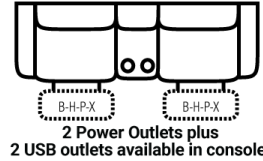

PIECES

Sofa Height: 43" Seat Height: 20" Seat Depth: 22" Arm Height: 26"

SOFAS

CHAIRS

SECTIONALS

51 - Reclining Sofa  
L: 88" x D: 42"

52 - Dual Reclining Loveseat  
L: 63" x D: 42"

85 - Dual Recl. Cons. Loveseat  
L: 77" x D: 42"