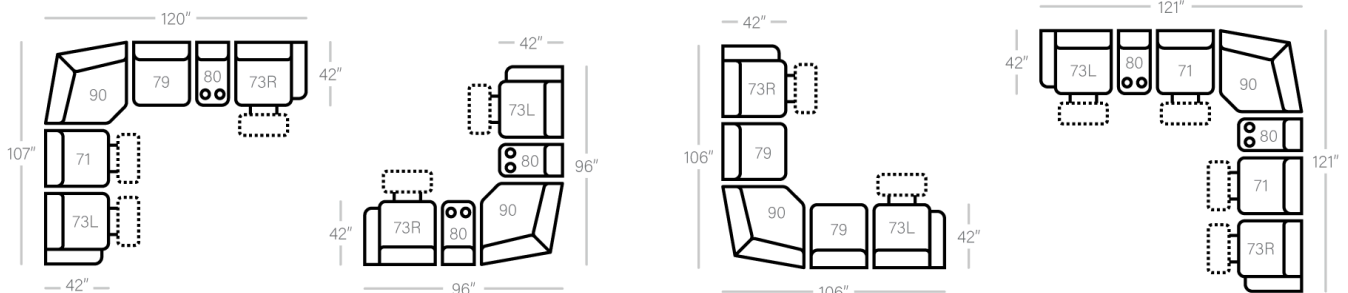

Power Specifications | Please see Style 730 for Leather Options

- **X** - Featuring Power Adjustable Lumbar Support, Power Headrest, Power Recline & Wireless Remote
- **B** - Featuring Power Adjustable Lumbar Support, Power Headrest & Power Recline
- **H** - Featuring Power Adjustable Headrest & Power Recline
- **P** - Featuring Power Recline
- **N** - No Power (Manual)

All Power Pieces Come With A Zero Gravity Reclining Mechanism, Unless Specified. Optional Control Wand Available On All Power Pieces.