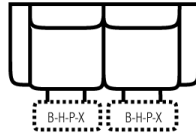

PIECES

Sofa Height: 43" Seat Height: 20" Seat Depth: 22" Arm Height: 26"

SOFAS

CHAIRS

SECTIONALS

51 - Reclining Sofa  
L: 88" x D: 42"

52 - Dual Reclining Loveseat  
L: 63" x D: 42"

85 - Dual Recl. Cons. Loveseat  
L: 77" x D: 42"

53 - Reclining Chair  
L: 40" x D: 42"

84 - Rocker Recliner  
L: 40" x D: 42"

87 - Swivel Glider Recliner  
L: 40" x D: 42"

83 - Swivel Rocker Recliner  
88 - Glider Recliner  
L: 40" x D: 42"

Manual Only-Power Options and Zero Gravity are not available on these items