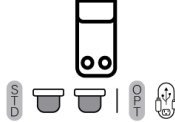

X-B

53 - Reclining Chair
L: 40" x D: 42"

X-B-H-P-N

83 - Swivel Rocker Recliner
L: 40" x D: 42"

N

84 - Rocker Recliner
L: 40" x D: 42"

X-B-H-P-N

87 - Swivel Glider Recliner
L: 40" x D: 42"

P-N

88 - Glider Recliner
L: 40" x D: 42"

N

SECTIONALS

40 - Deluxe Console
L: 14" x D:42"

80 - Console
L: 14" x D:42"

79 - Arms STD Stat.Chair
L: 24" x D: 42"

71 - Arms Recl. Chair
L: 25" x D: 42"

73L/R - 1 Arm STD Recliner
L: 33" x D: 42"

90 - Wedge
L: 49" x D: 49"

Sofa Height	- 43"
Seat Height	- 20"
Seat Depth	- 22"
Arm Height	- 25"

Power Specifications | Please see Style 730 for Leather Options