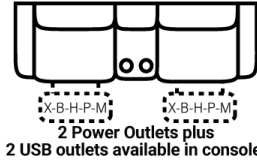

PIECES

Sofa Height: 43" Seat Height: 20" Seat Depth: 22" Arm Height: 26"

SOFAS

51 - Reclining Sofa
L: 88" x D: 42"

52 - Dual Reclining Loveseat
L: 63" x D: 42"

85 - Dual Recl. Cons. Loveseat
L: 77" x D: 42"

70 - Wedge
L: 49" x D: 49"

Power Options are not available on this item

80 - Stationary Console
L: 14" x D: 42"

2 Power Outlets plus
2 USB outlets available in console.

X - Featuring Power Adjustable Lumbar Support, Power Headrest, Power Recline & Wireless Remote