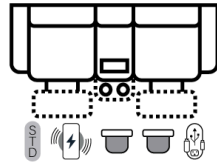

Power Options Not Available

No Zero Gravity

Outlets:
2 Power
1 Usb
1 Usb-C

Cup Holder

Wireless Charger

SOFAS

51 - Dual Reclining Sofa
L: 88" x D:42"

X-B-H-P-N

52 - Dual Reclining Loveseat
L: 63" x D: 42"

X-B-H-P-N

45 - Dual Recl. Dlx Cons Love
L: 77" x D:42"

X-B-H-P-N

85 - Dual Recl. Cons. Loveseat
L: 77" x D:42"

X-B-H-P-N

CHAIRS

44 - Dlx Rocker Recliner
L: 40" x D: 42"