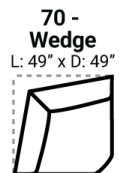

PIECES

Sofa Height: 43" Seat Height: 20" Seat Depth: 22" Arm Height: 26"

SOFAS

51 - Reclining Sofa
L: 88" x D: 42"

52 - Dual Reclining Loveseat
L: 63" x D: 42"

85 - Dual Recl. Cons. Loveseat
L: 77" x D: 42"

CHAIRS

53 - Reclining Chair
L: 40" x D: 42"

84 - Rocker Recliner
L: 40" x D: 42"

87 - Swivel Glider Recliner
L: 40" x D: 42"

83 - Swivel Rocker Recliner
88 - Glider Recliner
L: 40" x D: 42"

Manual Only - Power Options and Zero Gravity are not available on these items

SECTIONALS

71 - Armless Recl. Chair
L: 25" x D: 42"

73L - 1 Arm Standard Recliner
L: 33" x D: 42"

73R - 1 Arm Standard Recliner
L: 33" x D: 42"

79 - Armless Std. Stationary Chair
L: 24" x D: 42"

Power Options are not available on this item

70 - Wedge
L: 49" x D: 49"

Power Options are not available on this item

80 - Stationary Console
L: 14" x D: 42"

2 Power Outlets plus
2 USB outlets available in console.

X - Featuring Power Adjustable Lumbar Support, Power Headrest, Power Recline & Wireless Remote