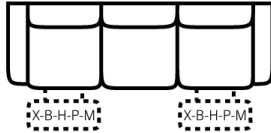

Body 1: All Body Fabrics

All Power Items unless specified feature a Zero Gravity reclining mechanism which has been designed to suspend the body in a neutral position while simultaneously elevating the feet so they are in alignment with the heart, creating an almost weightless sensation allowing for deeper relaxation.

PIECES

Sofa Height: 43" Seat Height: 20" Seat Depth: 22" Arm Height: 26"

SOFAS

51 - Reclining Sofa
L: 88" x D: 42"

52 - Dual Reclining Loveseat
L: 63" x D: 42"

85 - Dual Recl. Cons. Loveseat
L: 77" x D: 42"