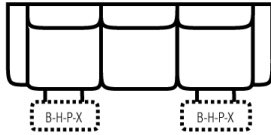

PIECES

Sofa Height: 43" Seat Height: 20" Seat Depth: 22" Arm Height: 26"

SOFAS

CHAIRS

SECTIONALS

51 - Reclining Sofa  
L: 88" x D: 42"

52 - Dual Reclining Loveseat  
L: 63" x D: 42"

85 - Dual Recl. Cons. Loveseat  
L: 77" x D: 42"