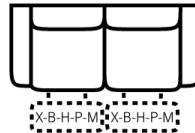

PIECES

Sofa Height: 43" Seat Height: 20" Seat Depth: 22" Arm Height: 26"

SOFAS

51 - Reclining Sofa
L: 88" x D: 42"

52 - Dual Reclining Loveseat
L: 63" x D: 42"

85 - Dual Recl. Cons. Loveseat
L: 77" x D: 42"

CHAIRS

53 - Reclining Chair
L: 40" x D: 42"

84 - Rocker Recliner
L: 40" x D: 42"

87 - Swivel Glider Recliner
L: 40" x D: 42"

83 - Swivel Rocker Recliner
88 - Glider Recliner
L: 40" x D: 42"
Manual Only - Power Options and Zero Gravity are not available on these items