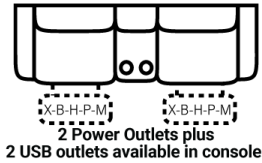

PIECES

Sofa Height: 43" Seat Height: 20" Seat Depth: 22" Arm Height: 26"

SOFAS

51 - Reclining Sofa
L: 88" x D: 42"

52 - Dual Reclining Loveseat
L: 63" x D: 42"

85 - Dual Recl. Cons. Loveseat
L: 77" x D: 42"

70 - Wedge
L: 49" x D: 49"
Power Options are not available on this item

80 - Stationary Console
L: 14" x D: 42"

2 Power Outlets plus 2 USB outlets available in console.

X - Featuring Power Adjustable Lumbar Support, Power Headrest, Power Recline & Wireless Remote