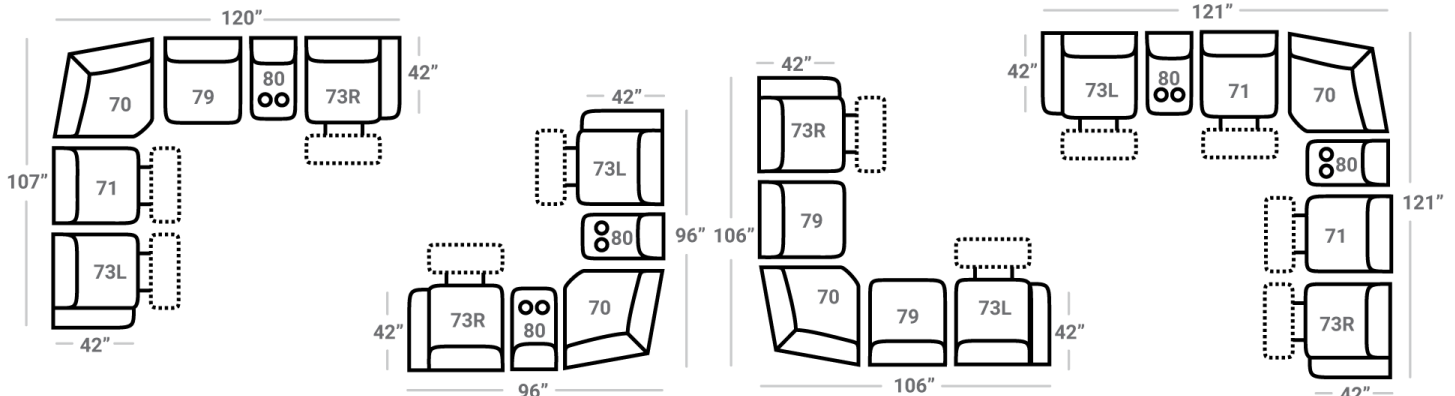

PIECES

Sofa Height: 43" Seat Height: 20" Seat Depth: 22" Arm Height: 26"

SOFAS

51 - Reclining Sofa
L: 88" x D: 42"

52 - Dual Reclining Loveseat
L: 63" x D: 42"

85 - Dual Recl. Cons. Loveseat
L: 77" x D: 42"

70 - Wedge
L: 49" x D: 49"

Power Options are not available on this item

80 - Stationary Console
L: 14" x D: 42"

2 Power Outlets plus
2 USB outlets available in console.

X - Featuring Power Adjustable Lumbar Support, Power Headrest, Power Recline & Wireless Remote

B - Featuring Power Adjustable Lumbar Support, Power Headrest & Power Recline

H - Featuring Power Adjustable Headrest & Power Recline

P - Featuring Power Recline

M - Manual

Please see Style 730 for Leather Options

CONFIGURATIONS

Dimensions are approximate and subject to change.

Printed: 12/22/2024