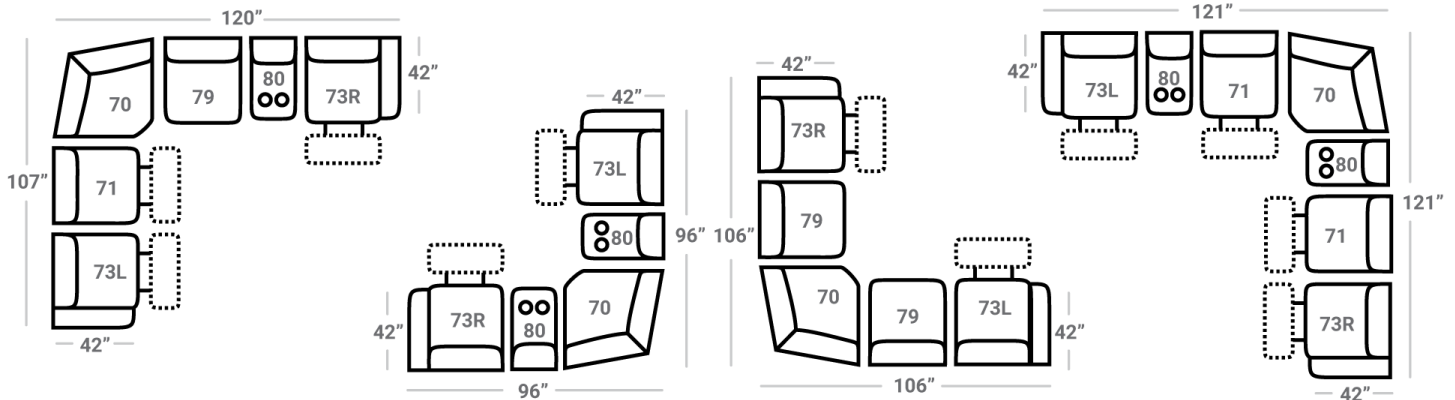

PIECES

Sofa Height: 43" Seat Height: 20" Seat Depth: 22" Arm Height: 26"

SOFAS

CHAIRS

SECTIONALS

51 - Reclining Sofa  
L: 88" x D: 42"

52 - Dual Reclining Loveseat  
L: 63" x D: 42"

85 - Dual Recl. Cons. Loveseat  
L: 77" x D: 42"

70 - Wedge  
L: 49" x D: 49"

Power Options are not available on this item

80 - Stationary Console  
L: 14" x D: 42"

2 Power Outlets plus 2 USB outlets available in console.

Please see Style 730 for Leather Options

All motion Items unless noted are available in manual as well as 4 different power options that include USB charging:

P- Featuring Power Recline

H- Featuring Power Adjustable Headrest & Power Recline

B- Featuring Power Adjustable Lumbar Support, Power Headrest & Power Recline

X- Featuring Power Adjustable Lumbar Support, Power Headrest, Power Recline & Wireless Remote

CONFIGURATIONS

Dimensions are approximate and subject to change.

Printed: 9/16/2024