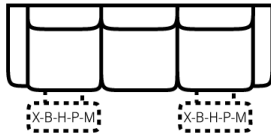

Body 1: All Body Fabrics

All Power Items unless specified feature a Zero Gravity reclining mechanism which has been designed to suspend the body in a neutral position while simultaneously elevating the feet so they are in alignment with the heart, creating an almost weightless sensation allowing for deeper relaxation.

PIECES

Sofa Height: 43" Seat Height: 20" Seat Depth: 22" Arm Height: 26"

SOFAS

51 - Reclining Sofa
L: 88" x D: 42"

52 - Dual Reclining Loveseat
L: 63" x D: 42"

85 - Dual Recl. Cons. Loveseat
L: 77" x D: 42"