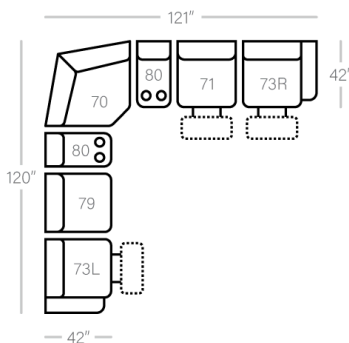

Dimensions are approximate and subject to change.

Printed: 5/16/2026