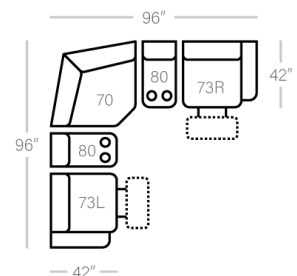

Power Specifications | Please see Style 725 for Leather Options

- **X** - Featuring Power Adjustable Lumbar Support, Power Headrest, Power Recline & Wireless Remote
- **B** - Featuring Power Adjustable Lumbar Support, Power Headrest & Power Recline
- **H** - Featuring Power Adjustable Headrest & Power Recline
- **P** - Featuring Power Recline
- **N** - No Power (Manual)

All Power Pieces Come With A Zero Gravity Reclining Mechanism, Unless Specified. Optional Control Wand Available On All Power Pieces.