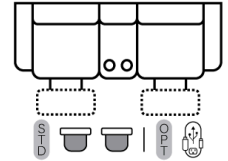

SOFAS

51 - Dual Reclining Sofa

L: 90" x D:42"

X-B-H-P-N

52 - Dual Reclining Loveseat

L: 67" x D: 42"

X-B-H-P-N

45 - Dual Recl. Dlx Cons Love

L: 81" x D:42"

X-B-H-P-N

85 - Dual Recl. Cons. Loveseat

L: 81" x D:42"

X-B-H-P-N

CHAIRS

44 - Dlx Rocker Recliner

L: 41" x D: 42"

X-B

53 - Reclining Chair

L: 41" x D: 42"

X-B-H-P-N

83 - Swivel Rocker Recliner

L: 41" x D: 42"

N

84 - Rocker Recliner

L: 49" x D: 49"

Sofa Height - 43"  
Seat Height - 20"  
Seat Depth - 21"  
Arm Height - 26"

Power Specifications | Please see Style 725 for Leather Options

- X - Featuring Power Adjustable Lumbar Support, Power Headrest, Power Recline & Wireless Remote
- B - Featuring Power Adjustable Lumbar Support, Power Headrest & Power Recline
- H - Featuring Power Adjustable Headrest & Power Recline
- P - Featuring Power Recline
- N - No Power (Manual)