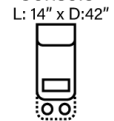

L: 81" x D:42"

X-B-H-P-N

85 - Dual Recl. Cons. Loveseat

L: 81" x D:42"

X-B-H-P-N

CHAIRS

44 - Dlx Rocker Recliner

L: 41" x D: 42"

X-B

53 - Reclining Chair

L: 41" x D: 42"

X-B-H-P-N

83 - Swivel Rocker Recliner

L: 41" x D: 42"

N

84 - Rocker Recliner

L: 41" x D: 42"

X-B-H-P-N

87 - Swivel Glider Recliner

L: 41" x D: 42"

P-N

88 - Glider Recliner

L: 41" x D: 42"

N

SECTIONALS

40 - Deluxe Console

L: 14" x D:42"

80 - Console

L: 14" x D:42"

79 - Arms STD Stat.Chair

L: 24" x D: 42"

71 - Arms Recl. Chair