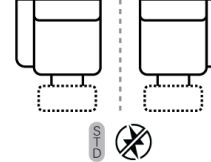

L: 24" x D: 42"

71 - Arms Recl. Chair

L: 25" x D: 42"

B-H-P-N

73L/R - 1 Arm STD Recliner

L: 33" x D: 42"

X-B-H-P-N

70 - Wedge

L: 49" x D: 49"

Sofa Height - 43"  
Seat Height - 20"  
Seat Depth - 21"  
Arm Height - 26"

Power Specifications | Please see Style 725 for Leather Options

- X - Featuring Power Adjustable Lumbar Support, Power Headrest, Power Recline & Wireless Remote
- B - Featuring Power Adjustable Lumbar Support, Power Headrest & Power Recline
- H - Featuring Power Adjustable Headrest & Power Recline
- P - Featuring Power Recline
- N - No Power (Manual)

All Power Pieces Come With A Zero Gravity Reclining Mechanism, Unless Specified. Optional Control Wand Available On All Power Pieces.

Dimensions are approximate and subject to change.

Printed: 4/14/2026