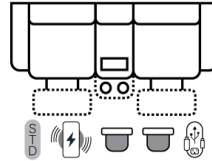

SOFAS

51 - Dual Reclining Sofa

L: 90" x D:42"

X-B-H-P-N

52 - Dual Reclining Loveseat

L: 67" x D: 42"

X-B-H-P-N

45 - Dual Recl. Dlx Cons Love

L: 81" x D:42"

X-B-H-P-N

85 - Dual Recl. Cons. Loveseat

L: 81" x D:42"

X-B-H-P-N

CHAIRS

44 - Dlx Rocker Recliner

L: 41" x D: 42"

L: 49" x D: 49"

Sofa Height - 43"  
Seat Height - 20"  
Seat Depth - 21"  
Arm Height - 26"

Power Specifications | Please see Style 725 for Leather Options

- X - Featuring Power Adjustable Lumbar Support, Power Headrest, Power Recline & Wireless Remote
- B - Featuring Power Adjustable Lumbar Support, Power Headrest & Power Recline
- H - Featuring Power Adjustable Headrest & Power Recline
- P - Featuring Power Recline
- N - No Power (Manual)