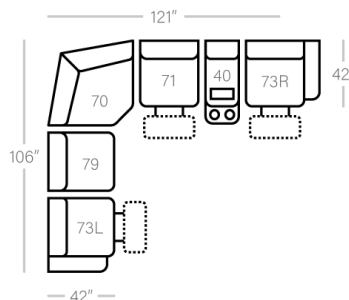

L: 81" x D:42"

X-B-H-P-N

85 - Dual Recl. Cons. Loveseat

L: 81" x D:42"

X-B-H-P-N

CHAIRS

44 - Dlx Rocker Recliner

L: 41" x D: 42"

SECTIONALS

40 - Deluxe Console

L: 14" x D:42"

X-B

80 - Console

L: 14" x D:42"

X-B-H-P-N

79 - Arms STD Stat.Chair

L: 49" x D: 49"

Sofa Height - 43"  
Seat Height - 20"  
Seat Depth - 21"  
Arm Height - 26"

Power Specifications | Please see Style 725 for Leather Options

- X - Featuring Power Adjustable Lumbar Support, Power Headrest, Power Recline & Wireless Remote
- B - Featuring Power Adjustable Lumbar Support, Power Headrest & Power Recline
- H - Featuring Power Adjustable Headrest & Power Recline
- P - Featuring Power Recline
- N - No Power (Manual)

All Power Pieces Come With A Zero Gravity Reclining Mechanism, Unless Specified. Optional Control Wand Available On All Power Pieces.

Dimensions are approximate and subject to change.

Printed: 4/14/2026