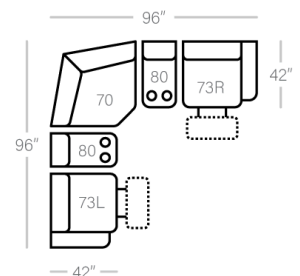

L: 81" x D:42"

X-B-H-P-N

85 - Dual Recl. Cons. Loveseat

L: 81" x D:42"

X-B-H-P-N

CHAIRS

44 - Dlx Rocker Recliner

L: 41" x D: 42"

SECTIONALS

40 - Deluxe Console

L: 14" x D:42"

X-B

80 - Console

L: 14" x D:42"

X-B-H-P-N

79 - Arms STD Stat.Chair

L: 49" x D: 49"

Sofa Height - 43"  
Seat Height - 20"  
Seat Depth - 21"  
Arm Height - 26"

Power Specifications | Please see Style 725 for Leather Options

- X - Featuring Power Adjustable Lumbar Support, Power Headrest, Power Recline & Wireless Remote
- B - Featuring Power Adjustable Lumbar Support, Power Headrest & Power Recline
- H - Featuring Power Adjustable Headrest & Power Recline
- P - Featuring Power Recline
- N - No Power (Manual)

All Power Pieces Come With A Zero Gravity Reclining Mechanism, Unless Specified. Optional Control Wand Available On All Power Pieces.

Dimensions are approximate and subject to change.

Printed: 4/14/2026