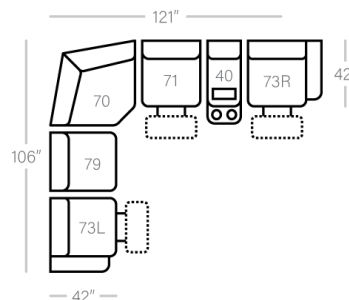

Dimensions are approximate and subject to change.

Printed: 5/16/2026