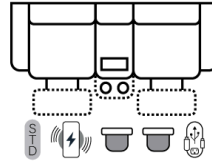

888

www.stantonsofas.com

BODY 1

Power Options Not Available

No Zero Gravity

Outlets:
2 Power
1 Usb
1 Usb-C

Cup Holder

Wireless Charger

SOFAS

51 - Dual Reclining Sofa

L: 90" x D:42"

X-B-H-P-N

52 - Dual Reclining Loveseat

L: 67" x D: 42"

X-B-H-P-N

45 - Dual Recl. Dlx Cons Love

L: 81" x D:42"

X-B-H-P-N

85 - Dual Recl. Cons. Loveseat

L: 81" x D:42"

X-B-H-P-N

CHAIRS

44 - Dlx Rocker Recliner

L: 41" x D: 42"