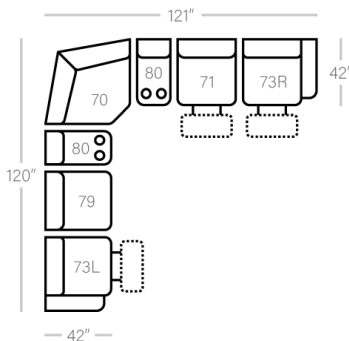

Dimensions are approximate and subject to change.

Printed: 4/14/2026