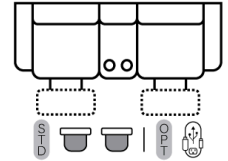

SOFAS

51 - Dual Reclining Sofa

L: 90" x D:42"

X-B-H-P-N

52 - Dual Reclining Loveseat

L: 67" x D: 42"

X-B-H-P-N

45 - Dual Recl. Dlx Cons Love

L: 81" x D:42"

X-B-H-P-N

85 - Dual Recl. Cons. Loveseat

L: 81" x D:42"

X-B-H-P-N

CHAIRS

44 - Dlx Rocker Recliner

L: 41" x D: 42"

X-B

53 - Reclining Chair

L: 41" x D: 42"

X-B-H-P-N

83 - Swivel Rocker Recliner

L: 41" x D: 42"

N

84 - Rocker Recliner