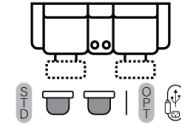

Power Options Not Available

No Zero Gravity

Outlets:  
2 Power  
1 Usb  
1 Usb-C

Cup Holder

Wireless Charger

SOFAS

51 - Dual Reclining Sofa

L: 90" x D:42"  
X-B-H-P-N

52 - Dual Reclining Loveseat

L: 64" x D: 42"  
X-B-H-P-N

45 - Dual Recl. Dlx Cons Love

L: 78" x D:42"  
X-B-H-P-N

85 - Dual Recl. Cons. Loveseat

L: 78" x D:42"  
X-B-H-P-N

91 - WB Sofa

L: 85" x D:42"  
X-B-H-P-N

CHAIRS

44 - Dlx Rocker Recliner

L: 42" x D: 42"  
X-B

53 - Reclining Chair

L: 42" x D: 42"  
X-B-H-P-N

55 - Chr & 1/2

L: 49" x D: 42"  
X-B-H-P-N

83 - Swivel Rocker Recliner

90 - Wedge

L: 49" x D: 49"

**Sofa Height - 44"**  
**Seat Height - 20"**  
**Seat Depth - 21"**  
**Arm Height - 27"**

Power Specifications

**X** - Featuring Power Adjustable Lumbar Support, Power Headrest, Power Recline & Wireless Remote  
**B** - Featuring Power Adjustable Lumbar Support, Power Headrest & Power Recline  
**H** - Featuring Power Adjustable Headrest & Power Recline  
**P** - Featuring Power Recline  
**N** - No Power (Manual)