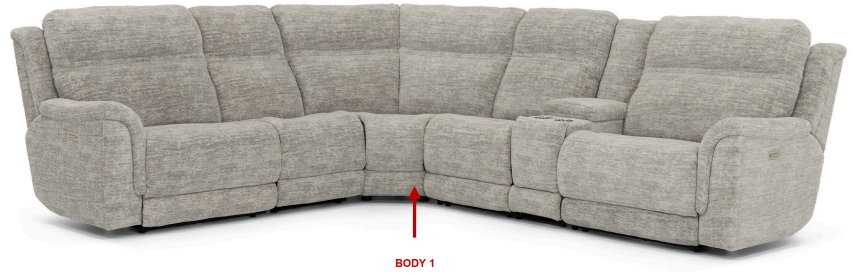

887 think LOCAL
www.stantonsofas.com