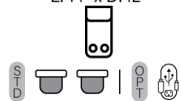

73L/R - 1 Arm STD Recliner

L: 33" x D: 42"  
X-B-H-P-N

40 - Deluxe Console

L: 14" x D:42"

79 - Arms STD Stat.Chair

L: 24" x D: 42"

71 - Arms Recl. Chair

L: 25" x D: 42"  
B-H-P-N

94L/R - 1 Arm WB Recl.

L: 42" x D: 42"  
X-B-H-P-N

80 - Console

L: 14" x D:42"

99 - Arms WB Stat. Chr

L: 33" x D: 42"

92 - Arms WB Recl. Chr

L: 34" x D: 42"  
B-H-P-N

90 - Wedge

L: 49" x D: 49"

**Sofa Height - 44"**  
**Seat Height - 20"**  
**Seat Depth - 21"**  
**Arm Height - 27"**

Power Specifications

**X** - Featuring Power Adjustable Lumbar Support, Power Headrest, Power Recline & Wireless Remote  
**B** - Featuring Power Adjustable Lumbar Support, Power Headrest & Power Recline  
**H** - Featuring Power Adjustable Headrest & Power Recline  
**P** - Featuring Power Recline  
**N** - No Power (Manual)