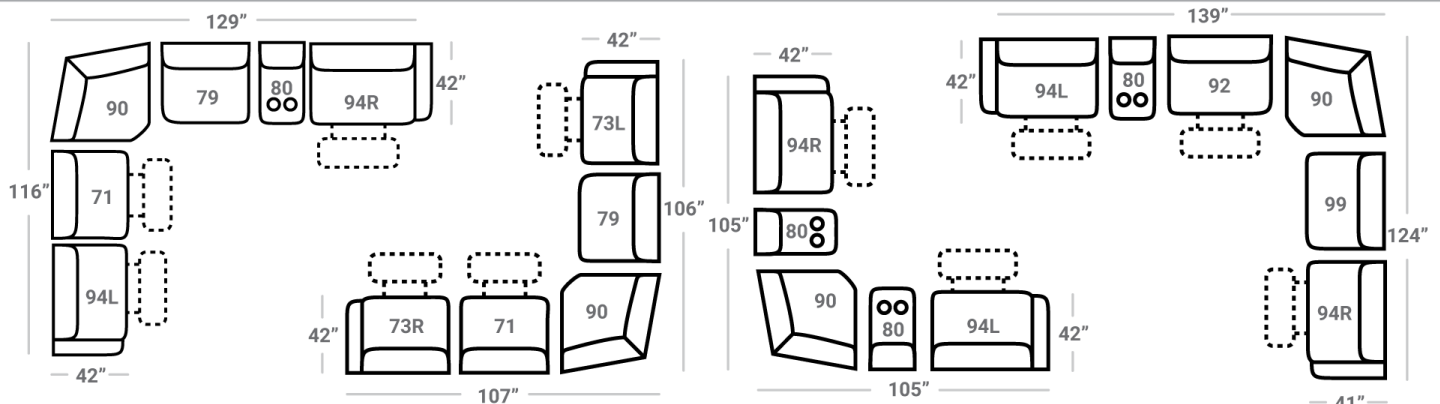

CONFIGURATIONS

Dimensions are approximate and subject to change.

Printed: 12/21/2024