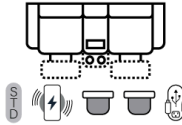

Power Options Not Available

No Zero Gravity

Outlets:  
2 Power  
1 Usb  
1 Usb-C

Cup Holder

Wireless Charger

SOFAS

51 - Dual Reclining Sofa

L: 90" x D:42"  
X-B-H-P-N

52 - Dual Reclining Loveseat

L: 64" x D: 42"  
X-B-H-P-N

45 - Dual Recl. Dlx Cons Love

L: 78" x D:42"  
X-B-H-P-N

85 - Dual Recl. Cons. Loveseat

L: 78" x D:42"  
X-B-H-P-N

91 - WB Sofa

L: 85" x D:42"  
X-B-H-P-N