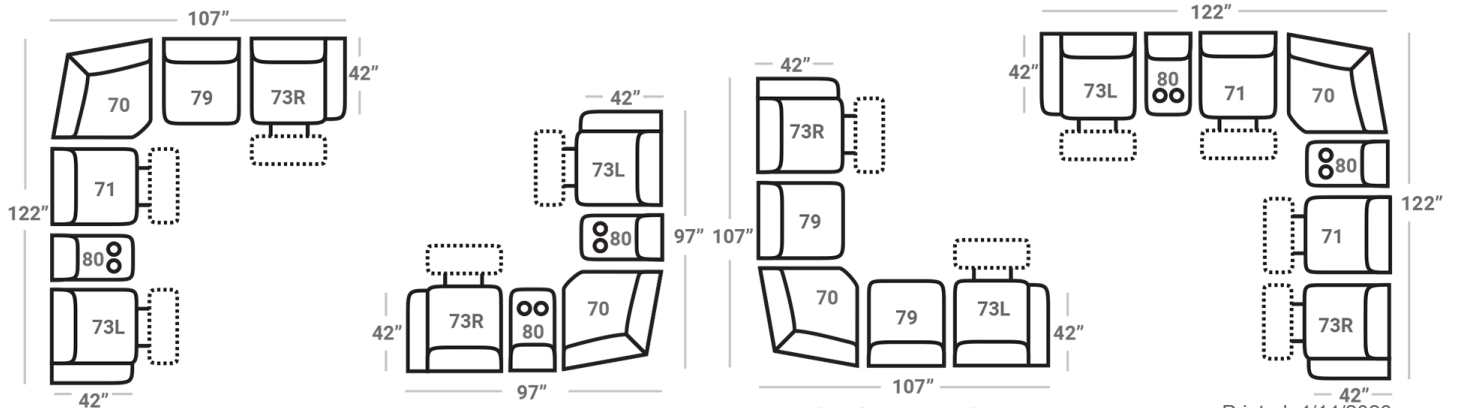

PIECES

Sofa Height: 43" Seat Height: 20" Seat Depth: 21" Arm Height: 26"

SOFAS

CHAIRS

SECTIONALS

51 - Reclining Sofa  
L: 91" x D: 42"

52 - Dual Reclining Loveseat  
L: 67" x D: 42"

85 - Dual Recl. Cons. Loveseat  
L: 81" x D: 42"

79 - Armless Std. Stationary Chair  
L: 24" x D: 42"

Power Options are not available on this item

70 - Wedge  
L: 49" x D: 49"

Power Options are not available on this item

80 - Stationary Console  
L: 14" x D: 42"

2 Power Outlets plus  
2 USB outlets available in console.

Please see Style 728 for Leather Options

All motion Items unless noted are available in 3 different power options that include USB charging:

P- Featuring Power Recline

H- Featuring Power Adjustable Headrest & Power Recline

B- Featuring Power Adjustable Lumbar Support, Power Headrest & Power Recline

CONFIGURATIONS

Dimensions are approximate and subject to change.

Printed: 4/14/2026