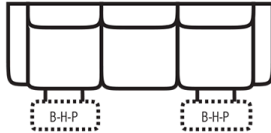

868

www.stantonsofas.com

Body 1: All Body Fabrics

All Power Items unless specified feature a Zero Gravity reclining mechanism which has been designed to suspend the body in a neutral position while simultaneously elevating the feet so they are in alignment with the heart, creating an almost weightless sensation allowing for deeper relaxation.

PIECES

Sofa Height: 43" Seat Height: 20" Seat Depth: 21" Arm Height: 26"

SOFAS

51 - Reclining Sofa
L: 91" x D: 42"

52 - Dual Reclining Loveseat
L: 67" x D: 42"

85 - Dual Recl. Cons. Loveseat
L: 81" x D: 42"