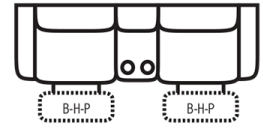

PIECES

Sofa Height: 43" Seat Height: 20" Seat Depth: 21" Arm Height: 26"

SOFAS

CHAIRS

SECTIONALS

51 - Reclining Sofa  
L: 91" x D: 42"

52 - Dual Reclining Loveseat  
L: 67" x D: 42"

85 - Dual Recl. Cons. Loveseat  
L: 81" x D: 42"

2 Power Outlets plus  
2 USB outlets available in console.

53 - Reclining Chair  
L: 43" x D: 42"

84 - Rocker Recliner  
L: 43" x D: 42"

83 - Swivel Rocker Recliner  
87 - Swivel Glider Recliner  
88 - Glider Recliner  
L: 43" x D: 42"