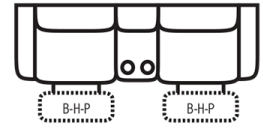

PIECES

Sofa Height: 43" Seat Height: 20" Seat Depth: 21" Arm Height: 26"

SOFAS

CHAIRS

SECTIONALS

51 - Reclining Sofa
L: 91" x D: 42"

52 - Dual Reclining Loveseat
L: 67" x D: 42"

85 - Dual Recl. Cons. Loveseat
L: 81" x D: 42"

2 Power Outlets plus
2 USB outlets available in console.

53 - Reclining Chair
L: 43" x D: 42"

84 - Rocker Recliner
L: 43" x D: 42"

83 - Swivel Rocker Recliner
87 - Swivel Glider Recliner
88 - Glider Recliner
L: 43" x D: 42"