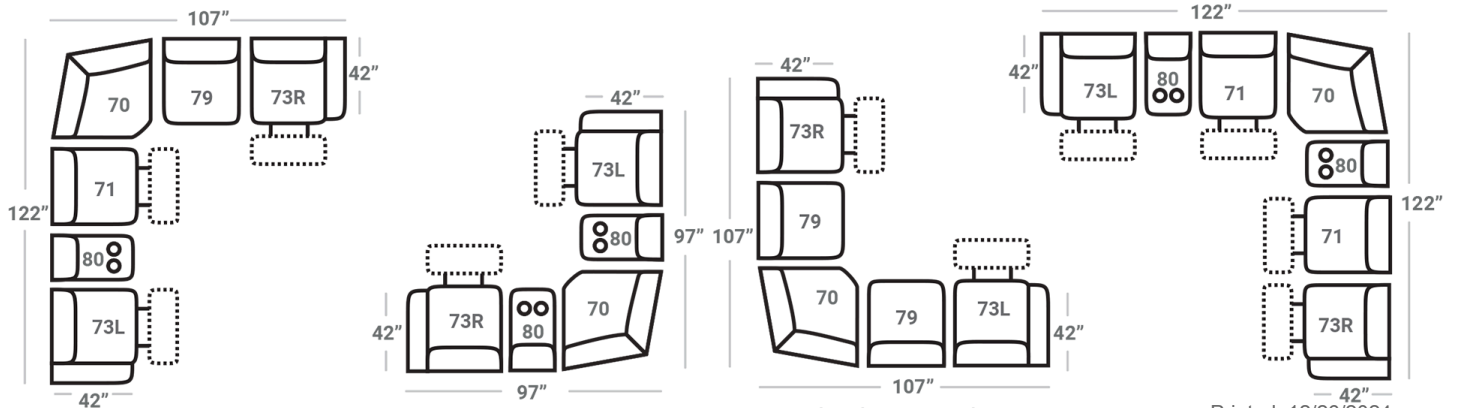

PIECES

Sofa Height: 43" Seat Height: 20" Seat Depth: 21" Arm Height: 26"

SOFAS

51 - Reclining Sofa
L: 91" x D: 42"

52 - Dual Reclining Loveseat
L: 67" x D: 42"

85 - Dual Recl. Cons. Loveseat
L: 81" x D: 42"

79 - Armless Std. Stationary Chair
L: 24" x D: 42"

Power Options are not available on this item

70 - Wedge
L: 49" x D: 49"

Power Options are not available on this item

80 - Stationary Console
L: 14" x D: 42"

2 Power Outlets plus
2 USB outlets available in console.

Please see Style 728 for Leather Options

All motion Items unless noted are available in 3 different power options that include USB charging:

P- Featuring Power Recline

H- Featuring Power Adjustable Headrest & Power Recline

B- Featuring Power Adjustable Lumbar Support, Power Headrest & Power Recline

CONFIGURATIONS

Dimensions are approximate and subject to change.

Printed: 12/26/2024