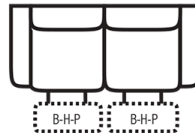

PIECES

Sofa Height: 43" Seat Height: 20" Seat Depth: 21" Arm Height: 26"

SOFAS

CHAIRS

SECTIONALS

51 - Reclining Sofa  
L: 91" x D: 42"

52 - Dual Reclining Loveseat  
L: 67" x D: 42"

85 - Dual Recl. Cons. Loveseat  
L: 81" x D: 42"