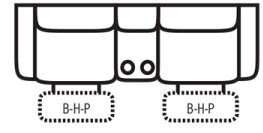

PIECES

Sofa Height: 43" Seat Height: 20" Seat Depth: 21" Arm Height: 26"

SOFAS

51 - Reclining Sofa
L: 91" x D: 42"

52 - Dual Reclining Loveseat
L: 67" x D: 42"

85 - Dual Recl. Cons. Loveseat
L: 81" x D: 42"

2 Power Outlets plus
2 USB outlets available in console.

CHAIRS

53 - Reclining Chair
L: 43" x D: 42"

84 - Rocker Recliner
L: 43" x D: 42"

83 - Swivel Rocker Recliner
87 - Swivel Glider Recliner
88 - Glider Recliner
L: 43" x D: 42"