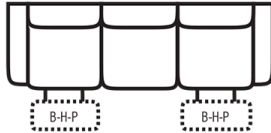

PIECES

Sofa Height: 43" Seat Height: 20" Seat Depth: 21" Arm Height: 26"

SOFAS

CHAIRS

SECTIONALS

51 - Reclining Sofa
L: 91" x D: 42"

52 - Dual Reclining Loveseat
L: 67" x D: 42"

85 - Dual Recl. Cons. Loveseat
L: 81" x D: 42"