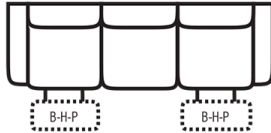

PIECES

Sofa Height: 43" Seat Height: 20" Seat Depth: 21" Arm Height: 26"

SOFAS

CHAIRS

SECTIONALS

51 - Reclining Sofa  
L: 91" x D: 42"

52 - Dual Reclining Loveseat  
L: 67" x D: 42"

85 - Dual Recl. Cons. Loveseat  
L: 81" x D: 42"