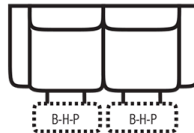

PIECES

Sofa Height: 43" Seat Height: 20" Seat Depth: 21" Arm Height: 26"

SOFAS

CHAIRS

SECTIONALS

51 - Reclining Sofa
L: 91" x D: 42"

52 - Dual Reclining Loveseat
L: 67" x D: 42"

85 - Dual Recl. Cons. Loveseat
L: 81" x D: 42"

2 Power Outlets plus
2 USB outlets available in console.

53 - Reclining Chair
L: 43" x D: 42"

84 - Rocker Recliner
L: 43" x D: 42"

83 - Swivel Rocker Recliner
87 - Swivel Glider Recliner
88 - Glider Recliner
L: 43" x D: 42"