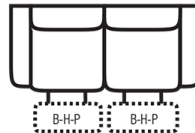

PIECES

Sofa Height: 43" Seat Height: 20" Seat Depth: 21" Arm Height: 26"

SOFAS

51 - Reclining Sofa
L: 91" x D: 42"

52 - Dual Reclining Loveseat
L: 67" x D: 42"

85 - Dual Recl. Cons. Loveseat
L: 81" x D: 42"