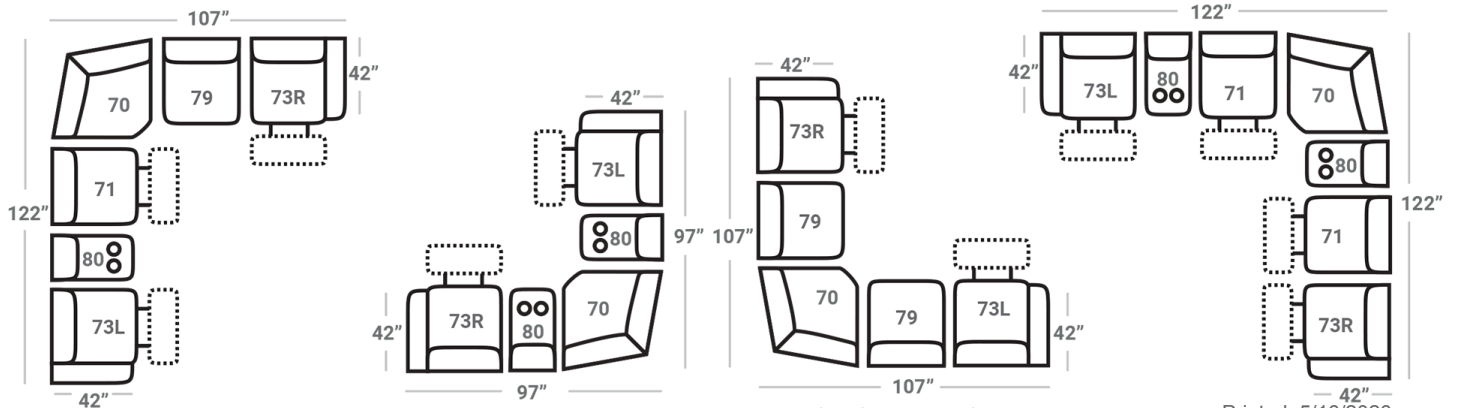

PIECES

Sofa Height: 43" Seat Height: 20" Seat Depth: 21" Arm Height: 26"

SOFAS

CHAIRS

SECTIONALS

51 - Reclining Sofa
L: 91" x D: 42"

52 - Dual Reclining Loveseat
L: 67" x D: 42"

85 - Dual Recl. Cons. Loveseat
L: 81" x D: 42"

79 - Armless Std. Stationary Chair
L: 24" x D: 42"

Power Options are not available on this item

70 - Wedge
L: 49" x D: 49"

Power Options are not available on this item

80 - Stationary Console
L: 14" x D: 42"

2 Power Outlets plus
2 USB outlets available in console.

Please see Style 728 for Leather Options

All motion Items unless noted are available in 3 different power options that include USB charging:

P- Featuring Power Recline

H- Featuring Power Adjustable Headrest & Power Recline

B- Featuring Power Adjustable Lumbar Support, Power Headrest & Power Recline

CONFIGURATIONS

Dimensions are approximate and subject to change.

Printed: 5/16/2026