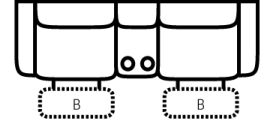

PIECES

Sofa Height: 43" Seat Height: 20" Seat Depth: 21" Arm Height: 26"

SOFAS

CHAIRS

SECTIONALS

51 - Reclining Sofa  
L: 89" x D: 42"

52 - Dual Reclining Loveseat  
L: 65" x D: 42"

85 - Dual Recl. Cons. Loveseat  
L: 79" x D: 42"

2 Power Outlets plus  
2 USB outlets available in console.

53 - Reclining Chair  
L: 39" x D: 42"

84 - Rocker Recliner  
L: 39" x D: 42"

No Zero Gravity

71 - Armless Recl. Chair  
L: 25" x D: 42"

73L\* - 1 Arm Standard Recliner  
L: 33" x D: 42"