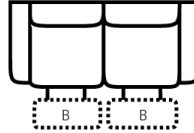

PIECES

Sofa Height: 43" Seat Height: 20" Seat Depth: 21" Arm Height: 26"

SOFAS

CHAIRS

SECTIONALS

51 - Reclining Sofa  
L: 89" x D: 42"

52 - Dual Reclining Loveseat  
L: 65" x D: 42"

85 - Dual Recl. Cons. Loveseat  
L: 79" x D: 42"

2 Power Outlets plus  
2 USB outlets available in console.

53 - Reclining Chair  
L: 39" x D: 42"

84 - Rocker Recliner  
L: 39" x D: 42"

No Zero Gravity

71 - Armless Recl. Chair  
L: 25" x D: 42"

73L\* - 1 Arm Standard Recliner  
L: 33" x D: 42"