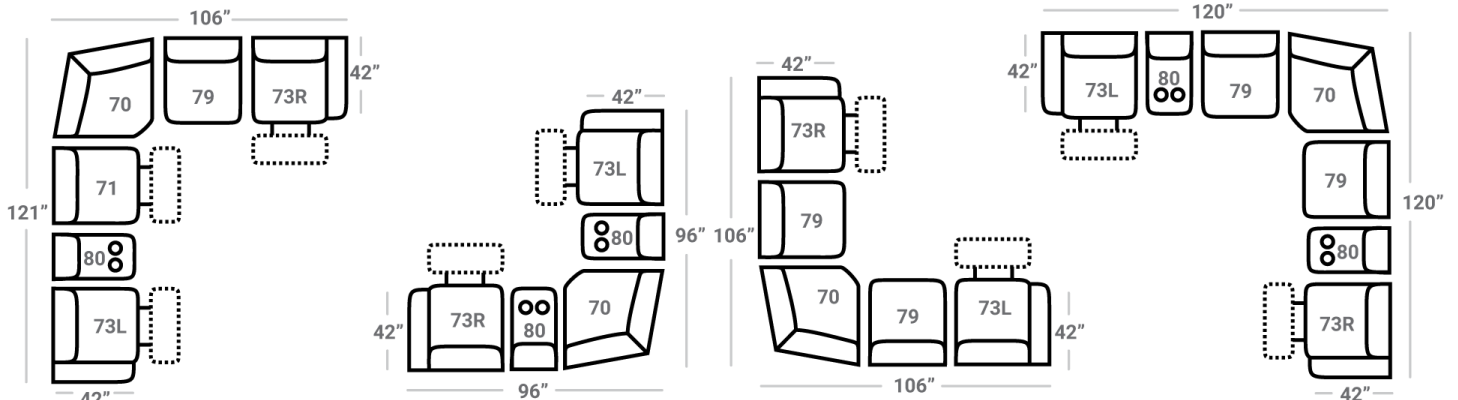

PIECES

Sofa Height: 43" Seat Height: 20" Seat Depth: 21" Arm Height: 26"

SOFAS

CHAIRS

SECTIONALS

51 - Reclining Sofa  
L: 89" x D: 42"

52 - Dual Reclining Loveseat  
L: 65" x D: 42"

85 - Dual Recl. Cons. Loveseat  
L: 79" x D: 42"

2 Power Outlets plus  
2 USB outlets available in console.

53 - Reclining Chair  
L: 39" x D: 42"

84 - Rocker Recliner  
L: 39" x D: 42"

No Zero Gravity

71 - Armless Recl. Chair  
L: 25" x D: 42"

73L\* - 1 Arm Standard Recliner  
L: 33" x D: 42"

79 - Armless Std. Stationary Chair  
L: 24" x D: 42"

Power Options  
are not available on this item

70 - Wedge  
L: 49" x D: 49"

Power Options  
are not available on this item

80 - Stationary Console  
L: 14" x D: 42"

Dimensions are approximate and subject to change.

Printed: 12/26/2024