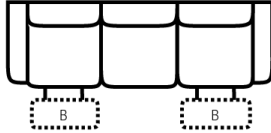

PIECES

Sofa Height: 43" Seat Height: 20" Seat Depth: 21" Arm Height: 26"

SOFAS

CHAIRS

SECTIONALS

51 - Reclining Sofa  
L: 89" x D: 42"

52 - Dual Reclining Loveseat  
L: 65" x D: 42"

85 - Dual Recl. Cons. Loveseat  
L: 79" x D: 42"

2 Power Outlets plus  
2 USB outlets available in console.

53 - Reclining Chair  
L: 39" x D: 42"

84 - Rocker Recliner  
L: 39" x D: 42"

No Zero Gravity

71 - Armless Recl. Chair  
L: 25" x D: 42"

73L\* - 1 Arm Standard Recliner  
L: 33" x D: 42"