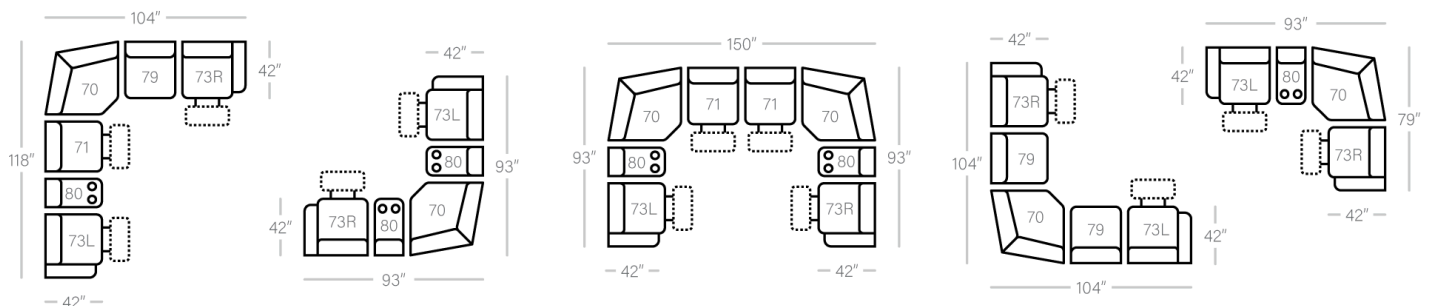

L: 50" x D: 50"

Sofa Height - 43"
Seat Height - 20"
Seat Depth - 21"
Arm Height - 24"

Power Specifications

- X - Featuring Power Adjustable Lumbar Support, Power Headrest, Power Recline & Wireless Remote
- B - Featuring Power Adjustable Lumbar Support, Power Headrest & Power Recline
- H - Featuring Power Adjustable Headrest & Power Recline
- P - Featuring Power Recline
- N - No Power (Manual)

All Power Pieces Come With A Zero Gravity Reclining Mechanism, Unless Specified. Optional Control Wand Available On All Power Pieces.

Dimensions are approximate and subject to change.

Printed: 6/24/2026