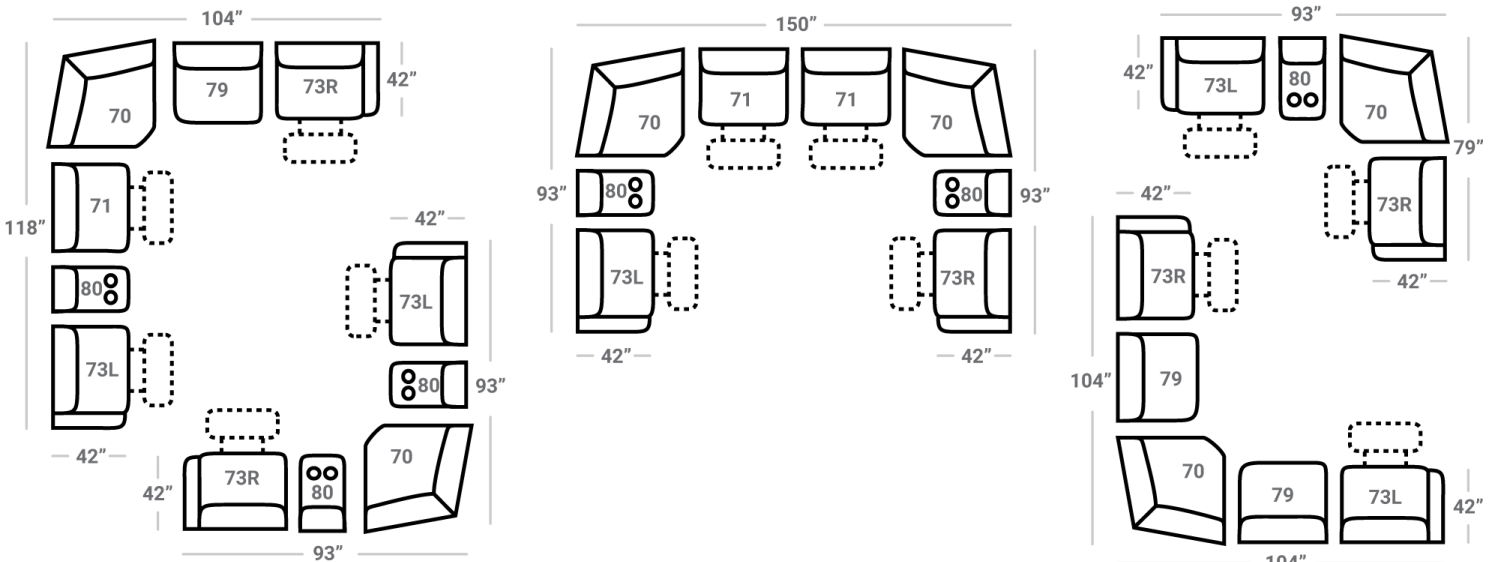

857

Body 1: All Body Fabric

Sofa Height: 43" Seat Height: 20" Seat Depth: 21" Arm Height: 24"

PIECES

SOFAS

51 - Reclining Sofa
L: 81" x D: 42"

52 - Dual Reclining Loveseat
L: 58" x D: 42"

85 - Dual Recl. Cons. Loveseat
L: 72" x D: 42"

SECTIONALS

73L* -
1 Arm Standard Recliner*
L: 29" x D: 42"

71 -
Armless Recl. Chair
L: 25" x D: 42"

79 -
Armless Stationary Chair
L: 25" x D: 42"

Power Options
are not available on this item

70 -
Wedge
L: 50" x D: 50"

Power Options
are not available on this item

80 -
Stationary Console
L: 14" x D: 42"

2 Power Outlets plus
2 USB outlets available in
console.

* Available in both Left and Right configurations

All motion items unless noted are
available in Manual as well as 3 different
power options that include USB charging:

P-
Featuring
Power Recline

H-
Featuring Power Adjustable
Headrest & Power Recline

B-
Featuring Power Adjustable Lumbar Support,
Power Headrest & Power Recline

CONFIGURATIONS

Dimensions are approximate and subject to change.