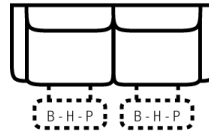

857

Body 1: All Body Fabric

Sofa Height: 43" Seat Height: 20" Seat Depth: 21" Arm Height: 24"

PIECES

SOFAS

51 - Reclining Sofa
L: 81" x D: 42"

52 - Dual Reclining Loveseat
L: 58" x D: 42"

85 - Dual Recl. Cons. Loveseat
L: 72" x D: 42"

2 Power Outlets plus
2 USB outlets available in
console.

CHAIRS

53 - Reclining Chair
L: 32" x D: 42"

84 - Rocker Recliner
L: 32" x D: 42"

83 - Swivel Rocker Recliner

87 - Swivel Glider Recliner

88 - Glider Recliner
L: 32" x D: 42"
Manual Only-
Power Options
are not available on these
items