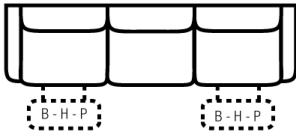

857

Body 1: All Body Fabric

Sofa Height: 43" Seat Height: 20" Seat Depth: 21" Arm Height: 24"

PIECES

SOFAS

51 - Reclining Sofa
L: 81" x D: 42"

52 - Dual Reclining Loveseat
L: 58" x D: 42"

85 - Dual Recl. Cons. Loveseat
L: 72" x D: 42"

2 Power Outlets plus
2 USB outlets available in
console.

CHAIRS

53 - Reclining Chair
L: 32" x D: 42"

84 - Rocker Recliner
L: 32" x D: 42"

83 - Swivel Rocker Recliner

87 - Swivel Glider Recliner

88 - Glider Recliner
L: 32" x D: 42"
Manual Only-
Power Options
are not available on these
items