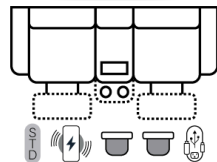

51 - Dual Reclining Sofa

L: 81" x D: 42"

B-H-P-N

52 - Dual Reclining Loveseat

L: 58" x D: 42"

B-H-P-N

45 - Dual Recl. Dlx Cons Love

L: 72" x D: 42"

B-H-P-N

85 - Dual Recl. Cons. Loveseat

L: 72" x D: 42"

B-H-P-N

CHAIRS

53 - Reclining Chair

L: 32" x D: 42"

B-H-P-N

L: 50" x D: 50"

Sofa Height - 43"
Seat Height - 20"
Seat Depth - 21"
Arm Height - 24"

Power Specifications

- X - Featuring Power Adjustable Lumbar Support, Power Headrest, Power Recline & Wireless Remote
- B - Featuring Power Adjustable Lumbar Support, Power Headrest & Power Recline
- H - Featuring Power Adjustable Headrest & Power Recline
- P - Featuring Power Recline
- N - No Power (Manual)