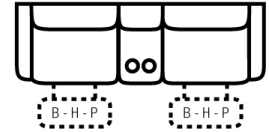

857

Body 1: All Body Fabric

Sofa Height: 43" Seat Height: 20" Seat Depth: 21" Arm Height: 24"

PIECES

SOFAS

51 - Reclining Sofa
L: 81" x D: 42"

52 - Dual Reclining Loveseat
L: 58" x D: 42"

85 - Dual Recl. Cons. Loveseat
L: 72" x D: 42"

2 Power Outlets plus
2 USB outlets available in
console.

CHAIRS

53 - Reclining Chair
L: 32" x D: 42"

84 - Rocker Recliner
L: 32" x D: 42"

83 - Swivel Rocker Recliner

87 - Swivel Glider Recliner

88 - Glider Recliner
L: 32" x D: 42"
Manual Only-
Power Options
are not available on these
items