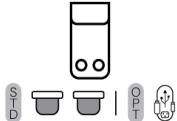

N

88 - Glider Recliner

L: 32" x D: 42"

N

SECTIONALS

80 - Console

L: 14" x D: 42"

79 - Arms STD Stat.Chair

L: 50" x D: 50"

Sofa Height - 43"
Seat Height - 20"
Seat Depth - 21"
Arm Height - 24"

Power Specifications

- X - Featuring Power Adjustable Lumbar Support, Power Headrest, Power Recline & Wireless Remote
- B - Featuring Power Adjustable Lumbar Support, Power Headrest & Power Recline
- H - Featuring Power Adjustable Headrest & Power Recline
- P - Featuring Power Recline
- N - No Power (Manual)