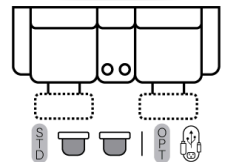

51 - Dual Reclining Sofa

L: 81" x D: 42"

B-H-P-N

52 - Dual Reclining Loveseat

L: 58" x D: 42"

B-H-P-N

45 - Dual Recl. Dlx Cons Love

L: 72" x D: 42"

B-H-P-N

85 - Dual Recl. Cons. Loveseat

L: 72" x D: 42"

B-H-P-N

CHAIRS

53 - Reclining Chair

L: 32" x D: 42"

B-H-P-N

L: 50" x D: 50"

Sofa Height - 43"
Seat Height - 20"
Seat Depth - 21"
Arm Height - 24"

Power Specifications

- X - Featuring Power Adjustable Lumbar Support, Power Headrest, Power Recline & Wireless Remote
- B - Featuring Power Adjustable Lumbar Support, Power Headrest & Power Recline
- H - Featuring Power Adjustable Headrest & Power Recline
- P - Featuring Power Recline
- N - No Power (Manual)