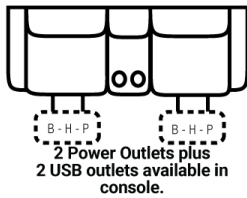

PIECES

Sofa Height: 43" Seat Height: 20" Seat Depth: 21" Arm Height: 27"

SOFAS
CHAIRS

SECTIONALS

****51 - Reclining Sofa**
L: 87" x D: 42"

****85 - Dual Recl. Cons. Loveseat**
L: 77" x D: 42"

****52 - Dual Reclining Loveseat**
L: 63" x D: 42"

Power Options are not available on this item

80 - Stationary Console
L: 14" x D: 42"

2 Power Outlets plus 2 USB outlets available in console.

* Available in both Left and Right configurations

** Manual Reclining is NOT available on these Pieces

All motion Items unless noted are available in Manual as well as 3 different power options that include USB charging:

P- Featuring Power Recline

H- Featuring Power Adjustable Headrest & Power Recline

B- Featuring Power Adjustable Lumbar Support, Power Headrest & Power Recline