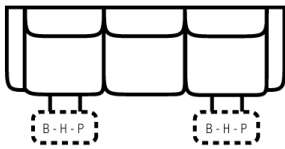

843

Body 1: All Body Fabric

All Power Items unless specified feature a Zero Gravity reclining mechanism which has been designed to suspend the body in a neutral position while simultaneously elevating the feet so they are in alignment with the heart, creating an almost weightless sensation allowing for deeper relaxation.

PIECES

Sofa Height: 43" Seat Height: 20" Seat Depth: 21" Arm Height: 27"

SOFAS  
CHAIRS

SECTIONALS

**\*\*51 - Reclining Sofa**  
L: 87" x D: 42"

**\*\*85 - Dual Recl. Cons. Loveseat**  
L: 77" x D: 42"

**\*\*52 - Dual Reclining Loveseat**  
L: 63" x D: 42"