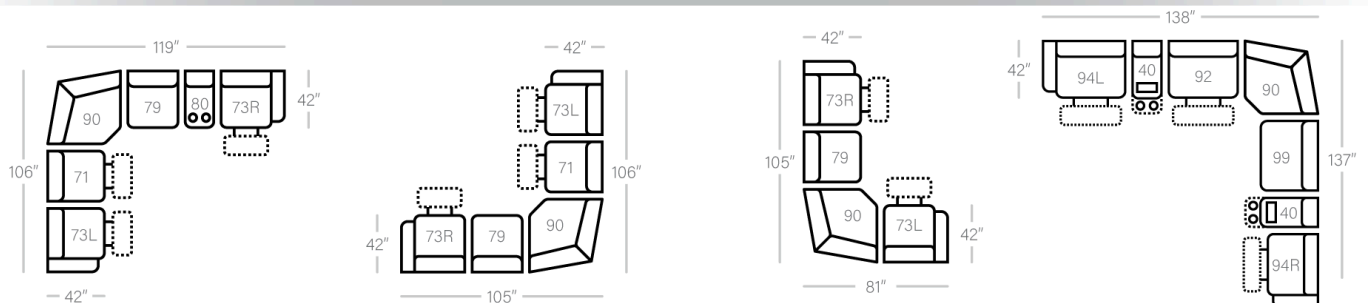

Power Specifications | Please see Style 729 for Leather Options
Sofa Height - 43"	X - Featuring Power Adjustable Lumbar Support, Power Headrest, Power Recline & Wireless Remote
Seat Height - 20"	B - Featuring Power Adjustable Lumbar Support, Power Headrest & Power Recline
Seat Depth - 21"	H - Featuring Power Adjustable Headrest & Power Recline
Arm Height - 26"	P - Featuring Power Recline
	N - No Power (Manual)
	M - Featuring Power Adjustable Lumbar Support, Power Headrest & Power Recline with Heat & Massage

All Power Pieces Come With A Zero Gravity Reclining Mechanism, Unless Specified. Optional Control Wand Available On All Power Pieces.