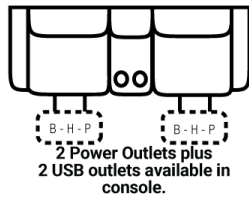

PIECES

Sofa Height: 43" Seat Height: 20" Seat Depth: 21" Arm Height: 27"

SOFAS  
CHAIRS

SECTIONALS

**\*\*51 - Reclining Sofa**  
L: 87" x D: 42"

**\*\*85 - Dual Recl. Cons. Loveseat**  
L: 77" x D: 42"

**\*\*52 - Dual Reclining Loveseat**  
L: 63" x D: 42"

Power Options are not available on this item

**80 - Stationary Console**  
L: 14" x D: 42"

2 Power Outlets plus 2 USB outlets available in console.

\* Available in both Left and Right configurations

\*\* Manual Reclining is NOT available on these Pieces

All motion Items unless noted are available in Manual as well as 3 different power options that include USB charging:

**P-** Featuring Power Recline

**H-** Featuring Power Adjustable Headrest & Power Recline