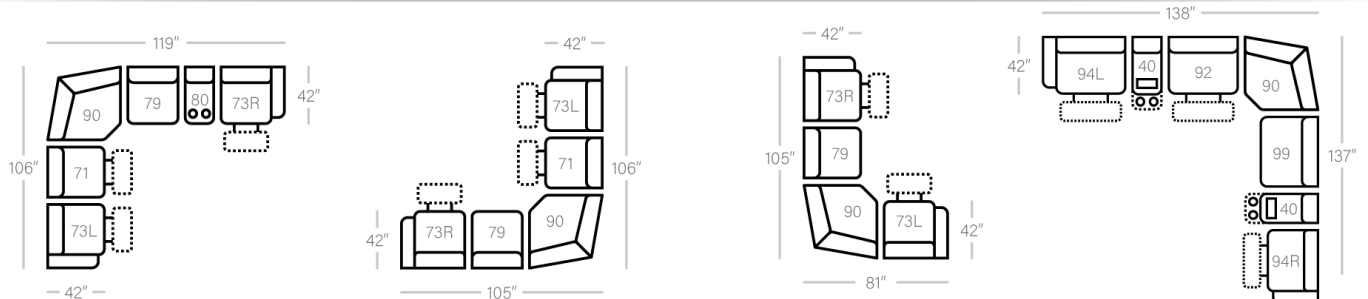

Sofa Height - 43" Seat Height - 20" Seat Depth - 21" Arm Height - 26"	Power Specifications | Please see Style 729 for Leather Options X - Featuring Power Adjustable Lumbar Support, Power Headrest, Power Recline & Wireless Remote B - Featuring Power Adjustable Lumbar Support, Power Headrest & Power Recline H - Featuring Power Adjustable Headrest & Power Recline P - Featuring Power Recline N - No Power (Manual) M - Featuring Power Adjustable Lumbar Support, Power Headrest & Power Recline with Heat & Massage

All Power Pieces Come With A Zero Gravity Reclining Mechanism, Unless Specified. Optional Control Wand Available On All Power Pieces.