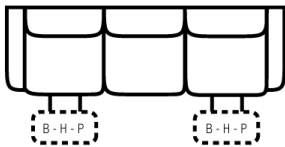

843

Body 1: All Body Fabric

All Power Items unless specified feature a Zero Gravity reclining mechanism which has been designed to suspend the body in a neutral position while simultaneously elevating the feet so they are in alignment with the heart, creating an almost weightless sensation allowing for deeper relaxation.

PIECES

Sofa Height: 43" Seat Height: 20" Seat Depth: 21" Arm Height: 27"

SOFAS
CHAIRS

SECTIONALS

****51 - Reclining Sofa**
L: 87" x D: 42"

****85 - Dual Recl. Cons. Loveseat**
L: 77" x D: 42"

****52 - Dual Reclining Loveseat**
L: 63" x D: 42"