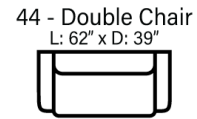

**S
O
F
A
S**

**O
T
T
O
S**

**S
E
C
T
I
O
N
A
L
S**

Sofa Height - 36"
Seat Height - 19"
Seat Depth - 22"
Arm Height - 23"

PLUSH
Comfort
Plush

Body 1 - ANY LEATHER

Dimensions are approximate and subject to change.