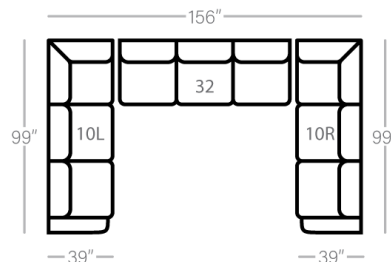

**S
O
F
A
S**

**O
T
T
O
S**

**S
E
C
T
I
O
N
A
L
S**

Sofa Height - 36"
Seat Height - 19"
Seat Depth - 22"
Arm Height - 23"

PLUSH
Comfort
Plush

Body 1 - ANY LEATHER

Dimensions are approximate and subject to change.