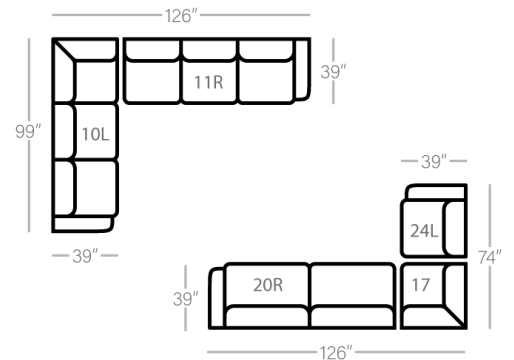

SOFAS

OTTO

SECTIONALS

Sofa Height - 36"
Seat Height - 19"
Seat Depth - 22"
Arm Height - 23"

PLUSH
Comfort
Plush

Body 1 - ANY LEATHER

Dimensions are approximate and subject to change.

Printed: 6/27/2026