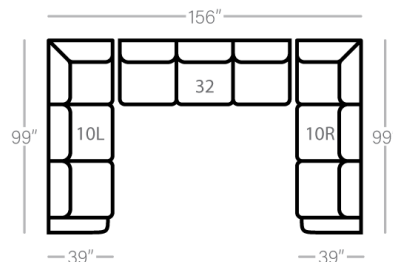

774 think LOCAL

www.stantonsofas.com

SOFAS

OTTOMANS

SECTIONALS

Sofa Height - 36"  
Seat Height - 19"  
Seat Depth - 22"  
Arm Height - 23"

**PLUSH**  
Comfort  
Plush

Body 1 - ANY LEATHER

Dimensions are approximate and subject to change.

Printed: 4/15/2026