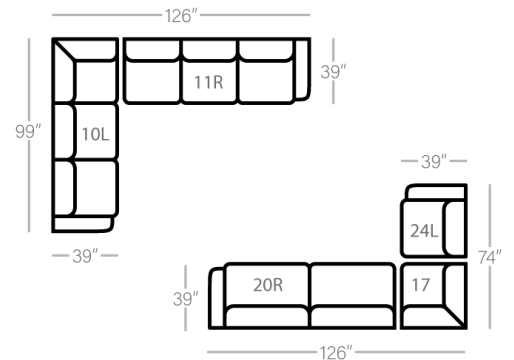

**S
O
F
A
S**

**O
T
T
O
S**

**S
E
C
T
I
O
N
A
L
S**

Sofa Height - 36"
Seat Height - 19"
Seat Depth - 22"
Arm Height - 23"

PLUSH
Comfort
Plush

Body 1 - ANY LEATHER

Dimensions are approximate and subject to change.