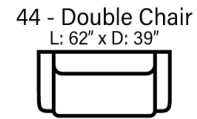

SOFAS

OTTO

SECTIONALS

Sofa Height - 36"
Seat Height - 19"
Seat Depth - 22"
Arm Height - 23"

PLUSH
Comfort
Plush

Body 1 - ANY LEATHER

Dimensions are approximate and subject to change.

Printed: 6/27/2026