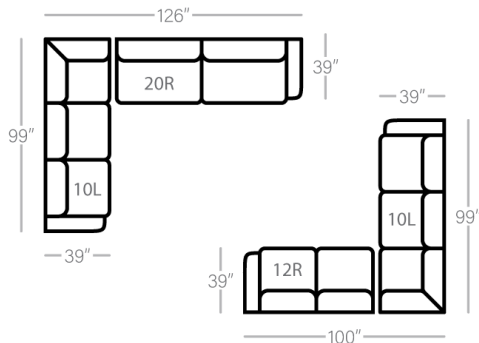

SOFAS

OTTO

SECTIONALS

Sofa Height - 36"
Seat Height - 19"
Seat Depth - 22"
Arm Height - 23"

PLUSH
Comfort
Plush

Body 1 - ANY LEATHER

Dimensions are approximate and subject to change.

Printed: 6/27/2026