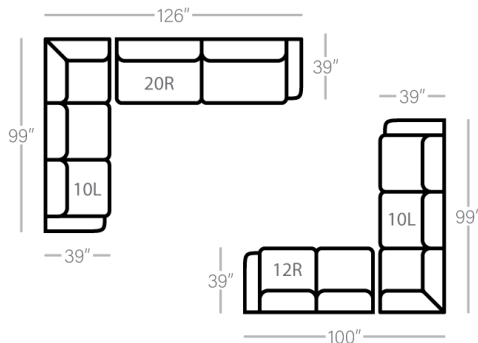

774 think LOCAL

www.stantonsofas.com

SOFAS

OTTOMANS

SECTIONALS

Sofa Height - 36"  
Seat Height - 19"  
Seat Depth - 22"  
Arm Height - 23"

**PLUSH**  
Comfort  
Plush

Body 1 - ANY LEATHER

Dimensions are approximate and subject to change.

Printed: 4/15/2026