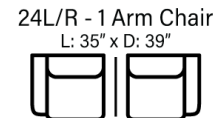

**S
O
F
A
S**

**O
T
T
O
S**

**S
E
C
T
I
O
N
A
L
S**

Sofa Height - 36"
Seat Height - 19"
Seat Depth - 22"
Arm Height - 23"

PLUSH
Comfort
Plush

Body 1 - ANY LEATHER

Dimensions are approximate and subject to change.