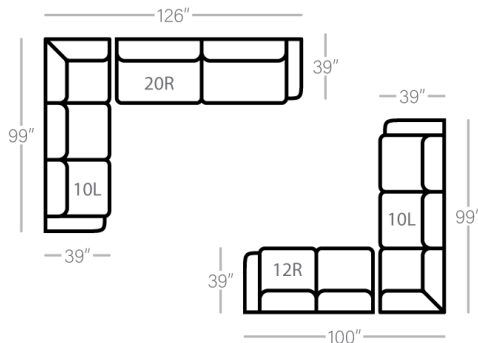

**S
O
F
A
S**

**O
T
T
O
S**

**S
E
C
T
I
O
N
A
L
S**

Sofa Height - 36"
Seat Height - 19"
Seat Depth - 22"
Arm Height - 23"

PLUSH
Comfort
Plush

Body 1 - ANY LEATHER

Dimensions are approximate and subject to change.