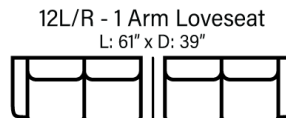

**S
O
F
A
S**

**O
T
T
O
S**

**S
E
C
T
I
O
N
A
L
S**

Sofa Height - 36"
Seat Height - 19"
Seat Depth - 22"
Arm Height - 23"

PLUSH
Comfort
Plush

Body 1 - ANY LEATHER

Dimensions are approximate and subject to change.