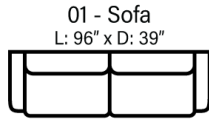

**S
O
F
A
S**

**O
T
T
O
S**

**S
E
C
T
I
O
N
A
L
S**

Sofa Height - 36"
Seat Height - 19"
Seat Depth - 22"
Arm Height - 23"

PLUSH
Comfort
Plush

Body 1 - ANY LEATHER

Dimensions are approximate and subject to change.