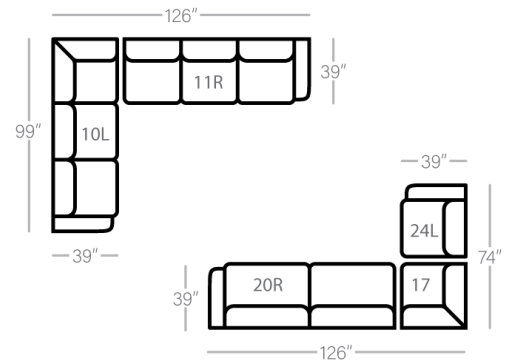

774 think LOCAL

www.stantonsofas.com

SOFAS

OTTOMANS

SECTIONALS

Sofa Height - 36"  
Seat Height - 19"  
Seat Depth - 22"  
Arm Height - 23"

**PLUSH**  
Comfort  
Plush

Body 1 - ANY LEATHER

Dimensions are approximate and subject to change.

Printed: 4/15/2026