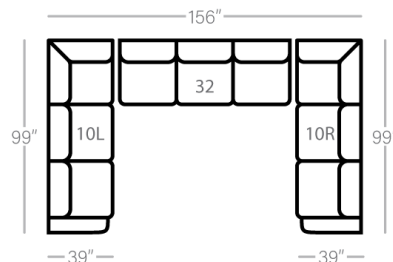

SOFAS

OTTO

SECTIONALS

Sofa Height - 36"
Seat Height - 19"
Seat Depth - 22"
Arm Height - 23"

PLUSH
Comfort
Plush

Body 1 - ANY LEATHER

Dimensions are approximate and subject to change.

Printed: 6/27/2026