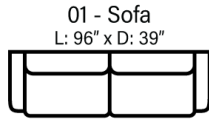

SOFAS

OTTO

SECTIONALS

Sofa Height - 36"
Seat Height - 19"
Seat Depth - 22"
Arm Height - 23"

PLUSH
Comfort
Plush

Body 1 - ANY LEATHER

Dimensions are approximate and subject to change.

Printed: 6/27/2026