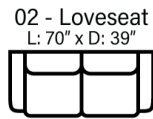

**S
O
F
A
S**

**O
T
T
O
S**

**S
E
C
T
I
O
N
A
L
S**

Sofa Height - 36"
Seat Height - 19"
Seat Depth - 22"
Arm Height - 23"

PLUSH
Comfort
Plush

Body 1 - ANY LEATHER

Dimensions are approximate and subject to change.