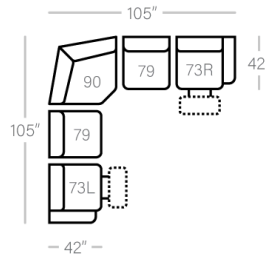

53 - Reclining Chair
L: 39" x D: 42"
X-B-P-N

56 - Lift Chair
L: 39" x D: 42"
B

83 - Swivel Rocker Recliner
L: 39" x D: 42"
N

84 - Rocker Recliner
L: 39" x D: 42"
X-B-P-N

87 - Swivel Glider Recliner
L: 39" x D: 42"
P-N

88 - Glider Recliner
L: 39" x D: 42"
N

SECTIONALS

40 - Deluxe Console
L: 14" x D: 42"

80 - Console
L: 14" x D: 42"

79 - Arms STD Stat.Chair
L: 24" x D: 42"

71 - Arms Recl. Chair
L: 25" x D: 42"
B

73L/R - 1 Arm STD Recliner
L: 32" x D: 42"
X-B

90 - Wedge
L: 49" x D: 49"

Sofa Height - 45"
Seat Height - 20"
Seat Depth - 22"
Arm Height - 25"

Power Specifications | Please see Style 890 for Fabric Options

- X - Featuring Power Adjustable Lumbar Support, Power Headrest, Power Recline & Wireless Remote
- B - Featuring Power Adjustable Lumbar Support, Power Headrest & Power Recline
- H - Featuring Power Adjustable Headrest & Power Recline
- P - Featuring Power Recline
- N - No Power (Manual)

All Power Pieces Come With A Zero Gravity Reclining Mechanism, Unless Specified. Optional Control Wand Available On All Power Pieces.

Dimensions are approximate and subject to change.

Printed: 5/1/2026