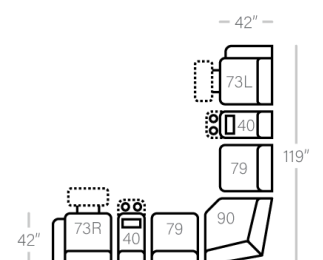

53 - Reclining Chair
L: 39" x D: 42"
X-B-P-N

56 - Lift Chair
L: 39" x D: 42"
B

83 - Swivel Rocker Recliner
L: 39" x D: 42"
N

84 - Rocker Recliner
L: 39" x D: 42"
X-B-P-N

87 - Swivel Glider Recliner
L: 39" x D: 42"
P-N

88 - Glider Recliner
L: 39" x D: 42"
N

SECTIONALS

40 - Deluxe Console
L: 14" x D: 42"

80 - Console
L: 14" x D: 42"

79 - Arms STD Stat.Chair
L: 24" x D: 42"

71 - Arms Recl. Chair
L: 25" x D: 42"
B

73L/R - 1 Arm STD Recliner
L: 32" x D: 42"
X-B

90 - Wedge
L: 49" x D: 49"

Sofa Height - 45"
Seat Height - 20"
Seat Depth - 22"
Arm Height - 25"

Power Specifications | Please see Style 890 for Fabric Options

- X - Featuring Power Adjustable Lumbar Support, Power Headrest, Power Recline & Wireless Remote
- B - Featuring Power Adjustable Lumbar Support, Power Headrest & Power Recline
- H - Featuring Power Adjustable Headrest & Power Recline
- P - Featuring Power Recline
- N - No Power (Manual)

All Power Pieces Come With A Zero Gravity Reclining Mechanism, Unless Specified. Optional Control Wand Available On All Power Pieces.

Dimensions are approximate and subject to change.

Printed: 5/1/2026