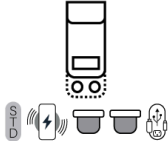

SECTIONALS

40 - Deluxe Console
L: 14" x D:42"