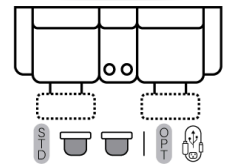

51 - Dual Reclining Sofa
L: 86" x D: 42"
X-B

52 - Dual Reclining Loveseat
L: 63" x D: 42"
X-B

45 - Dual Recl. Dlx Cons Love
L: 77" x D: 42"
X-B

85 - Dual Recl. Cons. Loveseat
L: 77" x D: 42"
X-B

CHAIRS

44 - Dlx Rocker Recliner
L: 39" x D: 42"
X-B

53 - Reclining Chair
L: 39" x D: 42"
X-B-P-N

56 - Lift Chair
L: 39" x D: 42"
B

83 - Swivel Rocker Recliner
L: 39" x D: 42"
N

84 - Rocker Recliner
L: 39" x D: 42"
X-B-P-N

87 - Swivel Glider Recliner
L: 39" x D: 42"
P-N

90 - Wedge
L: 49" x D: 49"

Sofa Height - 45"
Seat Height - 20"
Seat Depth - 22"
Arm Height - 25"

Power Specifications | Please see Style 890 for Fabric Options

- X - Featuring Power Adjustable Lumbar Support, Power Headrest, Power Recline & Wireless Remote
- B - Featuring Power Adjustable Lumbar Support, Power Headrest & Power Recline
- H - Featuring Power Adjustable Headrest & Power Recline
- P - Featuring Power Recline
- N - No Power (Manual)