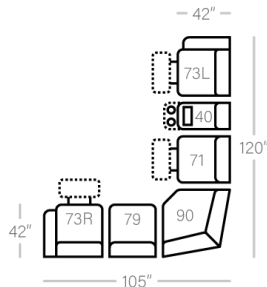

53 - Reclining Chair
L: 39" x D: 42"
X-B-P-N

56 - Lift Chair
L: 39" x D: 42"
B

83 - Swivel Rocker Recliner
L: 39" x D: 42"
N

84 - Rocker Recliner
L: 39" x D: 42"
X-B-P-N

87 - Swivel Glider Recliner
L: 39" x D: 42"
P-N

88 - Glider Recliner
L: 39" x D: 42"
N

SECTIONALS

40 - Deluxe Console
L: 14" x D: 42"

80 - Console
L: 14" x D: 42"

79 - Arms STD Stat.Chair
L: 24" x D: 42"

71 - Arms Recl. Chair
L: 25" x D: 42"
B

73L/R - 1 Arm STD Recliner
L: 32" x D: 42"
X-B

90 - Wedge
L: 49" x D: 49"

Sofa Height - 45"
Seat Height - 20"
Seat Depth - 22"
Arm Height - 25"

Power Specifications | Please see Style 890 for Fabric Options

- X - Featuring Power Adjustable Lumbar Support, Power Headrest, Power Recline & Wireless Remote
- B - Featuring Power Adjustable Lumbar Support, Power Headrest & Power Recline
- H - Featuring Power Adjustable Headrest & Power Recline
- P - Featuring Power Recline
- N - No Power (Manual)

All Power Pieces Come With A Zero Gravity Reclining Mechanism, Unless Specified. Optional Control Wand Available On All Power Pieces.

Dimensions are approximate and subject to change.

Printed: 5/1/2026