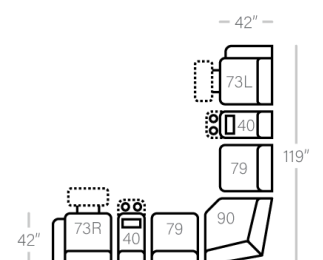

Power Specifications | Please see Style 890 for Fabric Options

- **X** - Featuring Power Adjustable Lumbar Support, Power Headrest, Power Recline & Wireless Remote
- **B** - Featuring Power Adjustable Lumbar Support, Power Headrest & Power Recline
- **H** - Featuring Power Adjustable Headrest & Power Recline
- **P** - Featuring Power Recline
- **N** - No Power (Manual)

All Power Pieces Come With A Zero Gravity Reclining Mechanism, Unless Specified. Optional Control Wand Available On All Power Pieces.