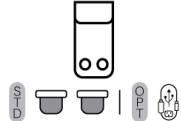

80 - Console
L: 14" x D:42"