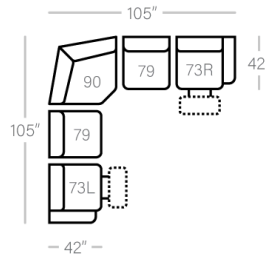

Power Specifications | Please see Style 890 for Fabric Options

- **X** - Featuring Power Adjustable Lumbar Support, Power Headrest, Power Recline & Wireless Remote
- **B** - Featuring Power Adjustable Lumbar Support, Power Headrest & Power Recline
- **H** - Featuring Power Adjustable Headrest & Power Recline
- **P** - Featuring Power Recline
- **N** - No Power (Manual)

All Power Pieces Come With A Zero Gravity Reclining Mechanism, Unless Specified. Optional Control Wand Available On All Power Pieces.