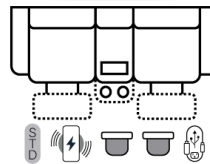

732 think LOCAL

www.stantonsofas.com

Power Options Not Available

No Zero Gravity

Outlets:
2 Power
1 Usb
1 Usb-C

Cup Holder

Wireless Charger

SOFAS

51 - Dual Reclining Sofa
L: 86" x D: 42"
X-B

52 - Dual Reclining Loveseat
L: 63" x D: 42"
X-B

45 - Dual Recl. Dlx Cons Love
L: 77" x D: 42"
X-B

85 - Dual Recl. Cons. Loveseat
L: 77" x D: 42"
X-B

CHAIRS

44 - Dlx Rocker Recliner
L: 39" x D: 42"
X-B

90 - Wedge
L: 49" x D: 49"

Sofa Height - 45"
Seat Height - 20"
Seat Depth - 22"
Arm Height - 25"

Power Specifications | Please see Style 890 for Fabric Options

- X - Featuring Power Adjustable Lumbar Support, Power Headrest, Power Recline & Wireless Remote
- B - Featuring Power Adjustable Lumbar Support, Power Headrest & Power Recline
- H - Featuring Power Adjustable Headrest & Power Recline
- P - Featuring Power Recline
- N - No Power (Manual)