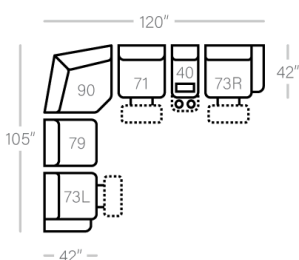

Power Specifications | Please see Style 890 for Fabric Options

- X - Featuring Power Adjustable Lumbar Support, Power Headrest, Power Recline & Wireless Remote
- B - Featuring Power Adjustable Lumbar Support, Power Headrest & Power Recline
- H - Featuring Power Adjustable Headrest & Power Recline
- P - Featuring Power Recline
- N - No Power (Manual)

All Power Pieces Come With A Zero Gravity Reclining Mechanism, Unless Specified. Optional Control Wand Available On All Power Pieces.