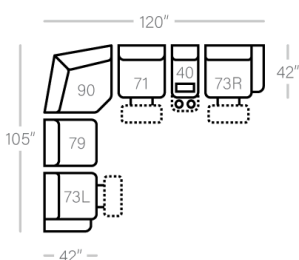

Power Specifications | Please see Style 890 for Fabric Options

- **X** - Featuring Power Adjustable Lumbar Support, Power Headrest, Power Recline & Wireless Remote
- **B** - Featuring Power Adjustable Lumbar Support, Power Headrest & Power Recline
- **H** - Featuring Power Adjustable Headrest & Power Recline
- **P** - Featuring Power Recline
- **N** - No Power (Manual)

All Power Pieces Come With A Zero Gravity Reclining Mechanism, Unless Specified. Optional Control Wand Available On All Power Pieces.