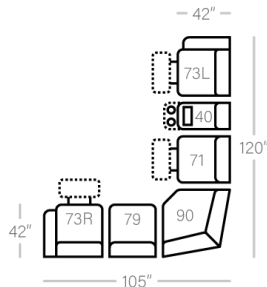

Power Specifications | Please see Style 890 for Fabric Options

- **X** - Featuring Power Adjustable Lumbar Support, Power Headrest, Power Recline & Wireless Remote
- **B** - Featuring Power Adjustable Lumbar Support, Power Headrest & Power Recline
- **H** - Featuring Power Adjustable Headrest & Power Recline
- **P** - Featuring Power Recline
- **N** - No Power (Manual)

All Power Pieces Come With A Zero Gravity Reclining Mechanism, Unless Specified. Optional Control Wand Available On All Power Pieces.