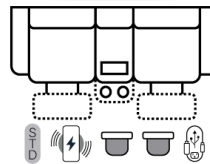

Power Options Not Available

No Zero Gravity

Outlets:
2 Power
1 Usb
1 Usb-C

Cup Holder

Wireless Charger

SOFAS

51 - Dual Reclining Sofa
L: 86" x D:42"
X-B

52 - Dual Reclining Loveseat
L: 63" x D: 42"
X-B

45 - Dual Recl. Dlx Cons Love
L: 77" x D:42"
X-B

85 - Dual Recl. Cons. Loveseat
L: 77" x D:42"
X-B

CHAIRS

44 - Dlx Rocker Recliner
L: 39" x D: 42"
X-B

53 - Reclining Chair
L: 39" x D: 42"
X-B-P-N

56 - Lift Chair
L: 39" x D: 42"
B