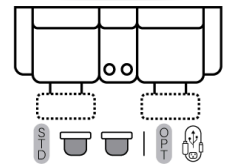

Power Options Not Available

No Zero Gravity

Outlets:
2 Power
1 Usb
1 Usb-C

Cup Holder

Wireless Charger

SOFAS

51 - Dual Reclining Sofa
L: 86" x D:42"
X-B

52 - Dual Reclining Loveseat
L: 63" x D: 42"
X-B

45 - Dual Recl. Dlx Cons Love
L: 77" x D:42"
X-B

85 - Dual Recl. Cons. Loveseat
L: 77" x D:42"
X-B

CHAIRS

44 - Dlx Rocker Recliner
L: 39" x D: 42"
X-B

53 - Reclining Chair
L: 39" x D: 42"
X-B-P-N

56 - Lift Chair
L: 39" x D: 42"
B

80 - Console
L: 14" x D:42"

79 - Arms STD Stat.Chair
L: 24" x D: 42"

71 - Arms Recl. Chair
L: 25" x D: 42"
B

73L/R - 1 Arm STD Recliner
L: 32" x D: 42"
X-B

90 - Wedge
L: 49" x D: 49"

Sofa Height - 45"
Seat Height - 20"
Seat Depth - 22"
Arm Height - 25"

Power Specifications | Please see Style 890 for Fabric Options

- X** - Featuring Power Adjustable Lumbar Support, Power Headrest, Power Recline & Wireless Remote
- B** - Featuring Power Adjustable Lumbar Support, Power Headrest & Power Recline
- H** - Featuring Power Adjustable Headrest & Power Recline
- P** - Featuring Power Recline
- N** - No Power (Manual)