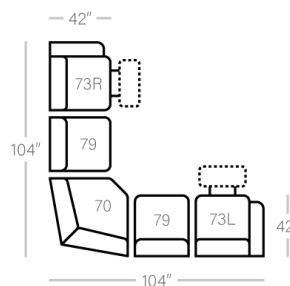

Power Specifications | Please see Style 897 for Fabric Options

- **X** - Featuring Power Adjustable Lumbar Support, Power Headrest, Power Recline & Wireless Remote
- **B** - Featuring Power Adjustable Lumbar Support, Power Headrest & Power Recline
- **P** - Featuring Power Recline
- **N** - No Power (Manual)

All Power Pieces Come With A Zero Gravity Reclining Mechanism, Unless Specified. Optional Control Wand Available On All Power Pieces.