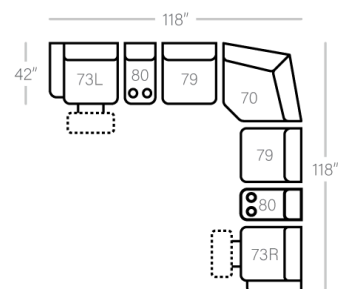

Power Specifications | Please see Style 897 for Fabric Options

- **X** - Featuring Power Adjustable Lumbar Support, Power Headrest, Power Recline & Wireless Remote
- **B** - Featuring Power Adjustable Lumbar Support, Power Headrest & Power Recline
- **P** - Featuring Power Recline
- **N** - No Power (Manual)

All Power Pieces Come With A Zero Gravity Reclining Mechanism, Unless Specified. Optional Control Wand Available On All Power Pieces.