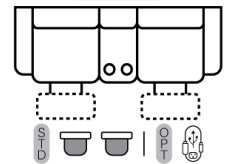

51 - Dual Reclining Sofa
L: 81" x D:42"
X-B

52 - Dual Reclining Loveseat
L: 58" x D: 42"
X-B

45 - Dual Recl. Dlx Cons Love
L: 72" x D:42"
X-B

85 - Dual Recl. Cons. Loveseat
L: 72" x D:42"
X-B

CHAIRS

44 - Dlx Rocker Recliner
L: 32" x D: 42"
X-B

53 - Reclining Chair
L: 32" x D: 42"
X-B-P-N

83 - Swivel Rocker Recliner
L: 32" x D: 42"
N

84 - Rocker Recliner
L: 32" x D: 42"
X-B-P-N

87 - Swivel Glider Recliner
L: 32" x D: 42"
P-N

88 - Glider Recliner
L: 32" x D: 42"
N

Sofa Height	- 43"
Seat Height	- 20"
Seat Depth	- 21"
Arm Height	- 24"

Power Specifications | Please see Style 897 for Fabric Options

- X** - Featuring Power Adjustable Lumbar Support, Power Headrest, Power Recline & Wireless Remote
- B** - Featuring Power Adjustable Lumbar Support, Power Headrest & Power Recline
- P** - Featuring Power Recline
- N** - No Power (Manual)