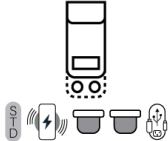

SECTIONALS

40 - Deluxe Console
L: 14" x D:42"