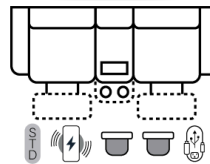

731 think LOCAL

www.stantonsofas.com

Power Options Not Available

No Zero Gravity

Outlets:
2 Power
1 Usb
1 Usb-C

Cup Holder

Wireless Charger

SOFAS

51 - Dual Reclining Sofa
L: 81" x D:42"
X-B

52 - Dual Reclining Loveseat
L: 58" x D: 42"
X-B

45 - Dual Recl. Dlx Cons Love
L: 72" x D:42"
X-B

85 - Dual Recl. Cons. Loveseat
L: 72" x D:42"
X-B

CHAIRS

44 - Dlx Rocker Recliner
L: 32" x D: 42"
X-B

Sofa Height	- 43"
Seat Height	- 20"
Seat Depth	- 21"
Arm Height	- 24"

Power Specifications | Please see Style 897 for Fabric Options

- X** - Featuring Power Adjustable Lumbar Support, Power Headrest, Power Recline & Wireless Remote
- B** - Featuring Power Adjustable Lumbar Support, Power Headrest & Power Recline
- P** - Featuring Power Recline
- N** - No Power (Manual)