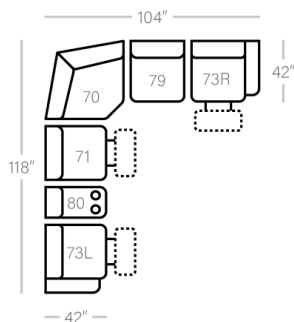

Power Specifications | Please see Style 897 for Fabric Options

- **X** - Featuring Power Adjustable Lumbar Support, Power Headrest, Power Recline & Wireless Remote
- **B** - Featuring Power Adjustable Lumbar Support, Power Headrest & Power Recline
- **P** - Featuring Power Recline
- **N** - No Power (Manual)

All Power Pieces Come With A Zero Gravity Reclining Mechanism, Unless Specified. Optional Control Wand Available On All Power Pieces.