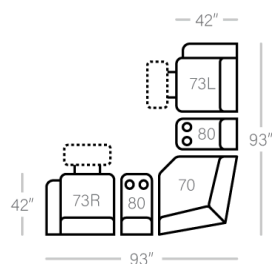

Power Specifications | Please see Style 897 for Fabric Options

- **X** - Featuring Power Adjustable Lumbar Support, Power Headrest, Power Recline & Wireless Remote
- **B** - Featuring Power Adjustable Lumbar Support, Power Headrest & Power Recline
- **P** - Featuring Power Recline
- **N** - No Power (Manual)

All Power Pieces Come With A Zero Gravity Reclining Mechanism, Unless Specified. Optional Control Wand Available On All Power Pieces.