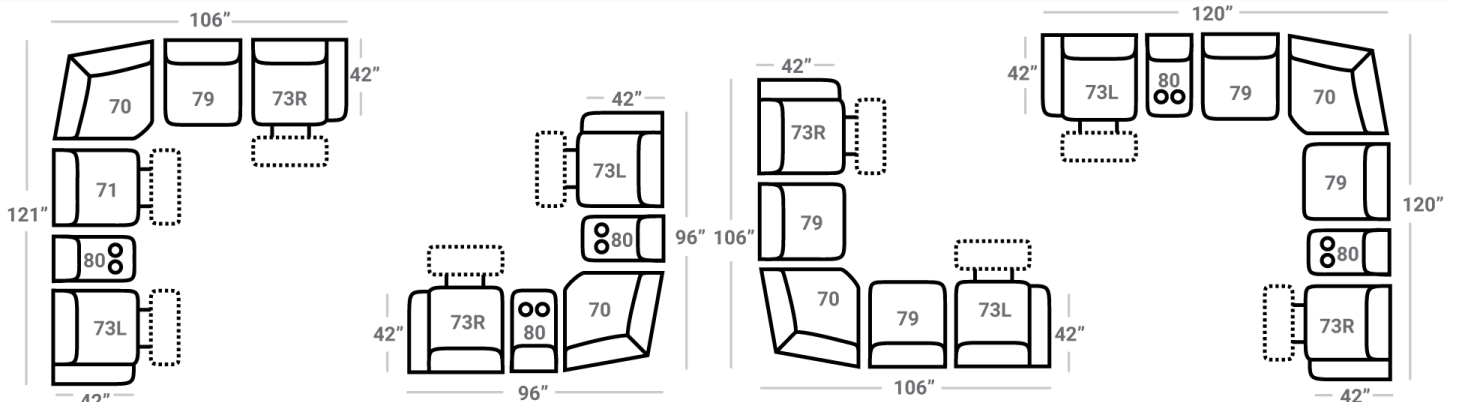

PIECES

Sofa Height: 43" Seat Height: 20" Seat Depth: 22" Arm Height: 26"

SOFAS

51 - Reclining Sofa  
L: 88" x D: 42"

52 - Dual Reclining Loveseat  
L: 63" x D: 42"

85 - Dual Recl. Cons. Loveseat  
L: 77" x D: 42"

SECTIONALS

71 - Armless Recl. Chair  
L: 25" x D: 42"

73L - 1 Arm Standard Recliner  
L: 33" x D: 42"

73R - 1 Arm Standard Recliner  
L: 33" x D: 42"

79 - Armless Std. Stationary Chair  
L: 24" x D: 42"

70 - Wedge  
L: 49" x D: 49"

80 - Stationary Console  
L: 14" x D: 42"

X - Featuring Power Adjustable Lumbar Support, Power Headrest, Power Recline & Wireless Remote

B - Featuring Power Adjustable Lumbar Support, Power Headrest & Power Recline

P - Featuring Power Recline

M - Manual

Please see Style 889 for Fabric Options

CONFIGURATIONS

Dimensions are approximate and subject to change.

Printed: 2/5/2025