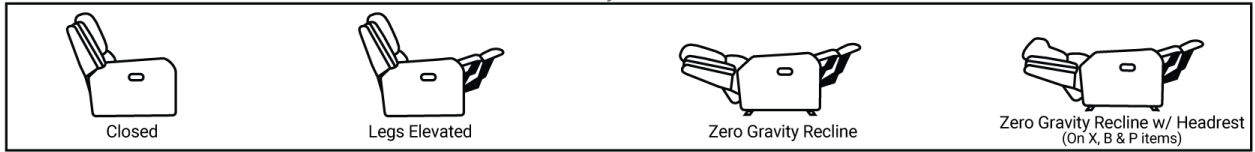

730

www.stantonsofas.com

Body 1: Leather

All Power Items unless specified feature a Zero Gravity reclining mechanism which has been designed to suspend the body in a neutral position while simultaneously elevating the feet so they are in alignment with the heart, creating an almost weightless sensation allowing for deeper relaxation.

PIECES

Sofa Height: 43" Seat Height: 20" Seat Depth: 22" Arm Height: 26"

SOFAS

51 - Reclining Sofa  
L: 88" x D: 42"

52 - Dual Reclining Loveseat  
L: 63" x D: 42"

85 - Dual Recl. Cons. Loveseat  
L: 77" x D: 42"