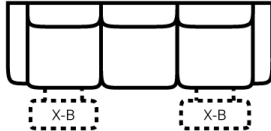

730

www.stantonsofas.com

Body 1: Leather

All Power Items unless specified feature a Zero Gravity reclining mechanism which has been designed to suspend the body in a neutral position while simultaneously elevating the feet so they are in alignment with the heart, creating an almost weightless sensation allowing for deeper relaxation.

PIECES

Sofa Height: 43" Seat Height: 20" Seat Depth: 22" Arm Height: 26"

SOFAS

51 - Reclining Sofa  
L: 88" x D: 42"

52 - Dual Reclining Loveseat  
L: 63" x D: 42"

85 - Dual Recl. Cons. Loveseat  
L: 77" x D: 42"

80 - Stationary Console  
L: 14" x D: 42"

X - Featuring Power Adjustable Lumbar Support, Power Headrest, Power Recline & Wireless Remote

B - Featuring Power Adjustable Lumbar Support, Power Headrest & Power Recline