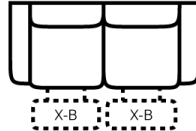

PIECES

Sofa Height: 43" Seat Height: 20" Seat Depth: 22" Arm Height: 26"

SOFAS

51 - Reclining Sofa  
L: 88" x D: 42"

52 - Dual Reclining Loveseat  
L: 63" x D: 42"

85 - Dual Recl. Cons. Loveseat  
L: 77" x D: 42"

CHAIRS

53 - Reclining Chair  
L: 40" x D: 42"

84 - Rocker Recliner  
L: 40" x D: 42"

87 - Swivel Glider  
L: 40" x D: 42"

83 - Swivel Rocker Recliner  
88 - Glider Recliner  
L: 40" x D: 42"  
Manual Only - Power Options and Zero Gravity are not available on these items