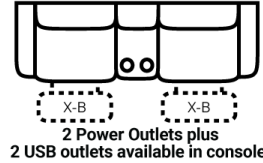

PIECES

Sofa Height: 43" Seat Height: 20" Seat Depth: 22" Arm Height: 26"

SOFAS

51 - Reclining Sofa  
L: 88" x D: 42"

52 - Dual Reclining Loveseat  
L: 63" x D: 42"

85 - Dual Recl. Cons. Loveseat  
L: 77" x D: 42"

80 - Stationary Console  
L: 14" x D: 42"

X - Featuring Power Adjustable Lumbar Support, Power Headrest, Power Recline & Wireless Remote

B - Featuring Power Adjustable Lumbar Support, Power Headrest & Power Recline