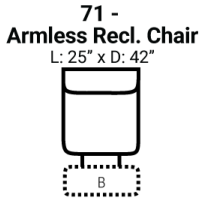

729

Body 1: Leather

All Power Items unless specified feature a Zero Gravity reclining mechanism which has been designed to suspend the body in a neutral position while simultaneously elevating the feet so they are in alignment with the heart, creating an almost weightless sensation allowing for deeper relaxation.

PIECES

Sofa Height: 43" Seat Height: 20" Seat Depth: 21" Arm Height: 26"

SOFAS

CHAIRS

SECTIONALS

Available Only In B-Featuring Power Adjustable Lumbar Support, Power Headrest & Power Recline

Please see Style 843 for Fabric Options

CONFIGURATIONS

Dimensions are approximate and subject to change.

Printed: 12/21/2024