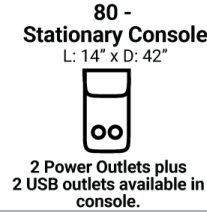

729

Body 1: Leather

All Power Items unless specified feature a Zero Gravity reclining mechanism which has been designed to suspend the body in a neutral position while simultaneously elevating the feet so they are in alignment with the heart, creating an almost weightless sensation allowing for deeper relaxation.

PIECES

Sofa Height: 43" Seat Height: 20" Seat Depth: 21" Arm Height: 26"

SOFAS

CHAIRS

SECTIONALS

Available Only In B-Featuring Power Adjustable Lumbar Support, Power Headrest & Power Recline

Please see Style 843 for Fabric Options