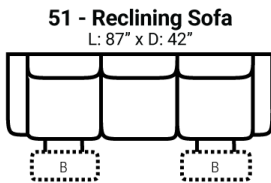

729

Body 1: Leather

All Power Items unless specified feature a Zero Gravity reclining mechanism which has been designed to suspend the body in a neutral position while simultaneously elevating the feet so they are in alignment with the heart, creating an almost weightless sensation allowing for deeper relaxation.

PIECES

Sofa Height: 43" Seat Height: 20" Seat Depth: 21" Arm Height: 26"

SOFAS

CHAIRS

SECTIONALS

Available Only In B-Featuring Power Adjustable Lumbar Support, Power Headrest & Power Recline

Please see Style 843 for Fabric Options