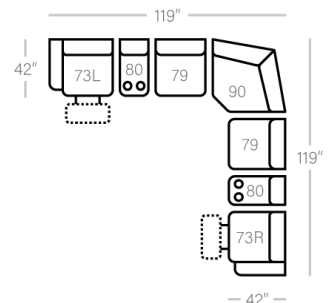

Power Options Not Available

No Zero Gravity

Outlets:
2 Power
1 Usb
1 Usb-C

Cup Holder

Wireless Charger

SOFAS

CHAIRS

SECTIONALS

Sofa Height - 43"
Seat Height - 20"
Seat Depth - 21"
Arm Height - 26"

Power Specifications | Please see Style 843 for Fabric Options

X - Featuring Power Adjustable Lumbar Support, Power Headrest, Power Recline & Wireless Remote
B - Featuring Power Adjustable Lumbar Support, Power Headrest & Power Recline
P - Featuring Power Recline
N - No Power (Manual)

All Power Pieces Come With A Zero Gravity Reclining Mechanism, Unless Specified. Optional Control Wand Available On All Power Pieces.