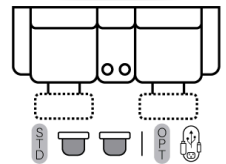

51 - Dual Reclining Sofa
L: 87" x D: 42"
X-B

52 - Dual Reclining Loveseat
L: 63" x D: 42"
X-B

45 - Dual Recl. Dlx Cons Love
L: 77" x D: 42"
X-B

85 - Dual Recl. Cons. Loveseat
L: 77" x D: 42"
X-B

CHAIRS

44 - Dlx Rocker Recliner
L: 37" x D: 42"
X-B

53 - Reclining Chair
L: 37" x D: 42"
X-B-P-N

83 - Swivel Rocker Recliner
L: 37" x D: 42"
N

84 - Rocker Recliner
L: 37" x D: 42"
X-B-P-N

87 - Swivel Glider Recliner
L: 37" x D: 42"
P-N

88 - Glider Recliner
L: 37" x D: 42"
N

Sofa Height - 43"
Seat Height - 20"
Seat Depth - 21"
Arm Height - 26"

Power Specifications | Please see Style 843 for Fabric Options

X - Featuring Power Adjustable Lumbar Support, Power Headrest, Power Recline & Wireless Remote
B - Featuring Power Adjustable Lumbar Support, Power Headrest & Power Recline
P - Featuring Power Recline
N - No Power (Manual)