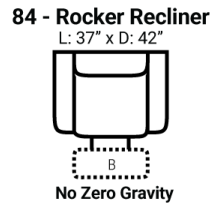

729

Body 1: Leather

All Power Items unless specified feature a Zero Gravity reclining mechanism which has been designed to suspend the body in a neutral position while simultaneously elevating the feet so they are in alignment with the heart, creating an almost weightless sensation allowing for deeper relaxation.

PIECES

Sofa Height: 43" Seat Height: 20" Seat Depth: 21" Arm Height: 26"

SOFAS

CHAIRS

SECTIONALS

Available Only In B-Featuring Power Adjustable Lumbar Support, Power Headrest & Power Recline

Please see Style 843 for Fabric Options