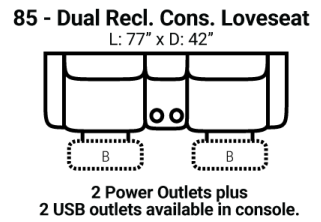

729

Body 1: Leather

All Power Items unless specified feature a Zero Gravity reclining mechanism which has been designed to suspend the body in a neutral position while simultaneously elevating the feet so they are in alignment with the heart, creating an almost weightless sensation allowing for deeper relaxation.

PIECES

Sofa Height: 43" Seat Height: 20" Seat Depth: 21" Arm Height: 26"

SOFAS

CHAIRS

SECTIONALS

Available Only In B-Featuring Power Adjustable Lumbar Support, Power Headrest & Power Recline

Please see Style 843 for Fabric Options

CONFIGURATIONS

Dimensions are approximate and subject to change.

Printed: 12/21/2024