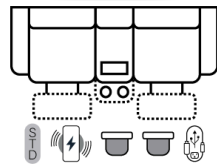

45 - Dual Recl. Dlx Cons Love
L: 77" x D: 42"
X-B