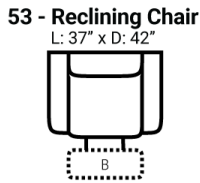

729

Body 1: Leather

All Power Items unless specified feature a Zero Gravity reclining mechanism which has been designed to suspend the body in a neutral position while simultaneously elevating the feet so they are in alignment with the heart, creating an almost weightless sensation allowing for deeper relaxation.

PIECES

Sofa Height: 43" Seat Height: 20" Seat Depth: 21" Arm Height: 26"

SOFAS

CHAIRS

SECTIONALS

Available Only In B-Featuring Power Adjustable Lumbar Support, Power Headrest & Power Recline

Please see Style 843 for Fabric Options

CONFIGURATIONS

Dimensions are approximate and subject to change.

Printed: 12/21/2024