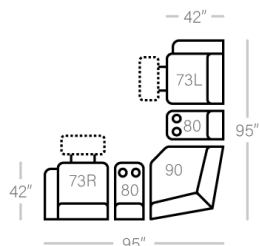

Dimensions are approximate and subject to change.

Printed: 6/22/2026