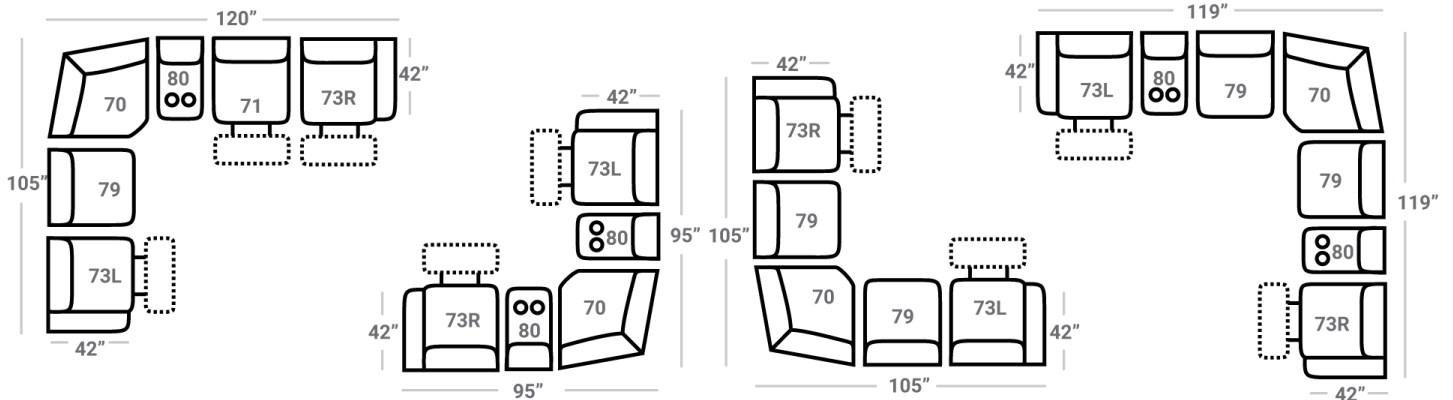

729

Body 1: Leather

All Power Items unless specified feature a Zero Gravity reclining mechanism which has been designed to suspend the body in a neutral position while simultaneously elevating the feet so they are in alignment with the heart, creating an almost weightless sensation allowing for deeper relaxation.

PIECES

Sofa Height: 43" Seat Height: 20" Seat Depth: 21" Arm Height: 26"

SOFAS

CHAIRS

SECTIONALS

Available Only In B-Featuring Power Adjustable Lumbar Support, Power Headrest & Power Recline

Please see Style 843 for Fabric Options

CONFIGURATIONS

Dimensions are approximate and subject to change.

Printed: 12/21/2024