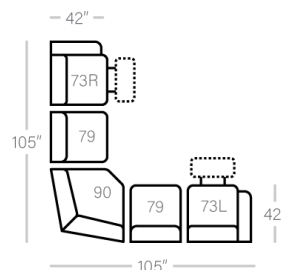

CHAIRS

SECTIONALS

Sofa Height - 43"
Seat Height - 20"
Seat Depth - 21"
Arm Height - 26"

Power Specifications | Please see Style 843 for Fabric Options

X - Featuring Power Adjustable Lumbar Support, Power Headrest, Power Recline & Wireless Remote
B - Featuring Power Adjustable Lumbar Support, Power Headrest & Power Recline
P - Featuring Power Recline
N - No Power (Manual)

All Power Pieces Come With A Zero Gravity Reclining Mechanism, Unless Specified. Optional Control Wand Available On All Power Pieces.