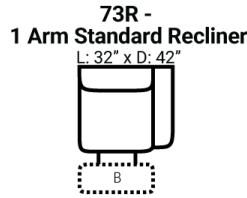

729

Body 1: Leather

All Power Items unless specified feature a Zero Gravity reclining mechanism which has been designed to suspend the body in a neutral position while simultaneously elevating the feet so they are in alignment with the heart, creating an almost weightless sensation allowing for deeper relaxation.

PIECES

Sofa Height: 43" Seat Height: 20" Seat Depth: 21" Arm Height: 26"

SOFAS

CHAIRS

SECTIONALS

Available Only In B-Featuring Power Adjustable Lumbar Support, Power Headrest & Power Recline

Please see Style 843 for Fabric Options

CONFIGURATIONS

Dimensions are approximate and subject to change.

Printed: 12/21/2024