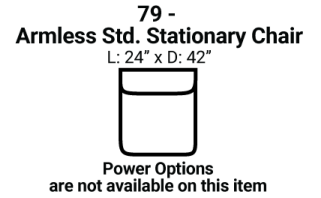

729

Body 1: Leather

All Power Items unless specified feature a Zero Gravity reclining mechanism which has been designed to suspend the body in a neutral position while simultaneously elevating the feet so they are in alignment with the heart, creating an almost weightless sensation allowing for deeper relaxation.

PIECES

Sofa Height: 43" Seat Height: 20" Seat Depth: 21" Arm Height: 26"

SOFAS

CHAIRS

SECTIONALS

Available Only In B-Featuring Power Adjustable Lumbar Support, Power Headrest & Power Recline

Please see Style 843 for Fabric Options