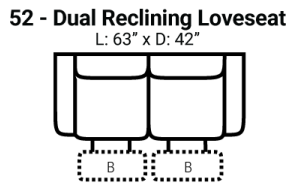

729

Body 1: Leather

All Power Items unless specified feature a Zero Gravity reclining mechanism which has been designed to suspend the body in a neutral position while simultaneously elevating the feet so they are in alignment with the heart, creating an almost weightless sensation allowing for deeper relaxation.

PIECES

Sofa Height: 43" Seat Height: 20" Seat Depth: 21" Arm Height: 26"

SOFAS

CHAIRS

SECTIONALS

Available Only In B-Featuring Power Adjustable Lumbar Support, Power Headrest & Power Recline

Please see Style 843 for Fabric Options

CONFIGURATIONS

Dimensions are approximate and subject to change.

Printed: 12/21/2024