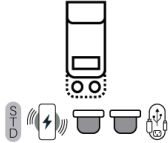

SECTIONALS

40 - Deluxe Console
L: 14" x D: 42"