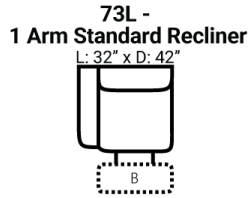

729

Body 1: Leather

All Power Items unless specified feature a Zero Gravity reclining mechanism which has been designed to suspend the body in a neutral position while simultaneously elevating the feet so they are in alignment with the heart, creating an almost weightless sensation allowing for deeper relaxation.

PIECES

Sofa Height: 43" Seat Height: 20" Seat Depth: 21" Arm Height: 26"

SOFAS

CHAIRS

SECTIONALS

Available Only In B-Featuring Power Adjustable Lumbar Support, Power Headrest & Power Recline

Please see Style 843 for Fabric Options

CONFIGURATIONS

Dimensions are approximate and subject to change.

Printed: 12/21/2024