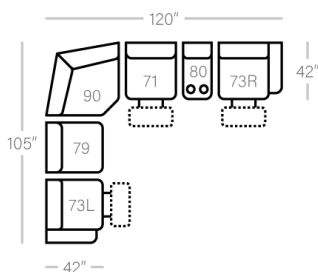

CHAIRS

SECTIONALS

Sofa Height - 43"
Seat Height - 20"
Seat Depth - 21"
Arm Height - 26"

Power Specifications | Please see Style 843 for Fabric Options

X - Featuring Power Adjustable Lumbar Support, Power Headrest, Power Recline & Wireless Remote
B - Featuring Power Adjustable Lumbar Support, Power Headrest & Power Recline
P - Featuring Power Recline
N - No Power (Manual)

All Power Pieces Come With A Zero Gravity Reclining Mechanism, Unless Specified. Optional Control Wand Available On All Power Pieces.