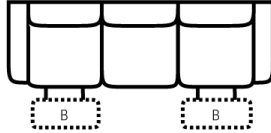

PIECES

Sofa Height: 43" Seat Height: 20" Seat Depth: 21" Arm Height: 26"

SOFAS

51 - Reclining Sofa
L: 91" x D: 42"

52 - Dual Reclining Loveseat
L: 67" x D: 42"

85 - Dual Recl. Cons. Loveseat
L: 81" x D: 42"