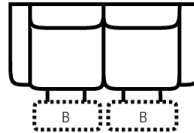

PIECES

Sofa Height: 43" Seat Height: 20" Seat Depth: 21" Arm Height: 26"

SOFAS

51 - Reclining Sofa
L: 91" x D: 42"

52 - Dual Reclining Loveseat
L: 67" x D: 42"

85 - Dual Recl. Cons. Loveseat
L: 81" x D: 42"

2 Power Outlets plus
2 USB outlets available in console.

CHAIRS

53 - Reclining Chair
L: 43" x D: 42"

84 - Rocker Recliner
L: 43" x D: 42"

No Zero Gravity

71 - Armless Recl. Chair
L: 25" x D: 42"

73L - 1 Arm Standard Recliner
L: 34" x D: 42"