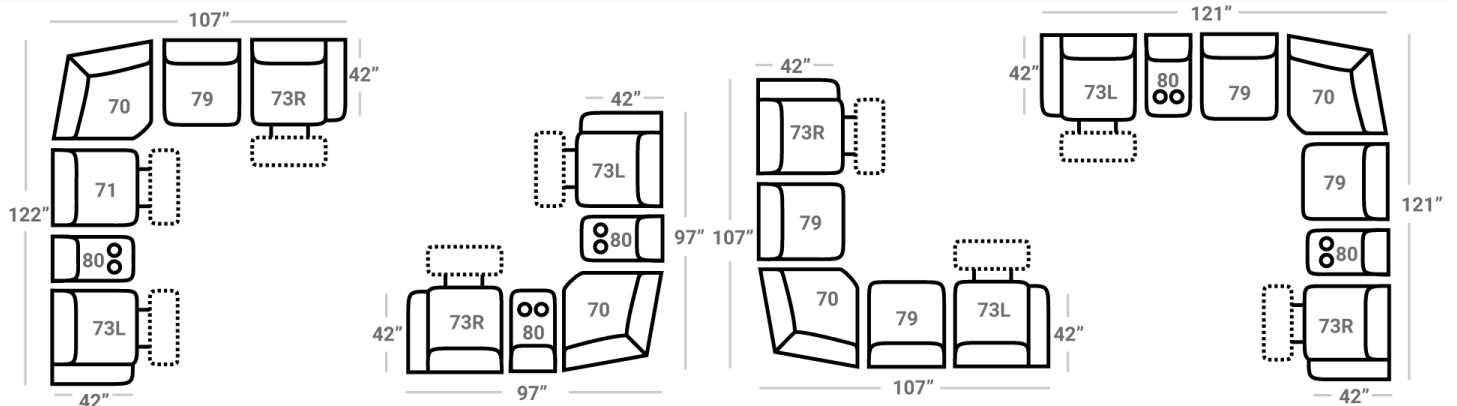

PIECES

Sofa Height: 43" Seat Height: 20" Seat Depth: 21" Arm Height: 26"

SOFAS

51 - Reclining Sofa  
L: 91" x D: 42"

52 - Dual Reclining Loveseat  
L: 67" x D: 42"

85 - Dual Recl. Cons. Loveseat  
L: 81" x D: 42"

73R - 1 Arm Standard Recliner  
L: 34" x D: 42"

79 - Armless Std. Stationary Chair  
L: 24" x D: 42"

Power Options  
are not available on this item

SECTIONALS

70 - Wedge  
L: 49" x D: 49"

Power Options  
are not available on this item

80 - Stationary Console  
L: 14" x D: 42"

2 Power Outlets plus  
2 USB outlets available in  
console.

Available Only In B-Featuring Power Adjustable Lumbar Support, Power Headrest & Power Recline

Please see Style 868 for Fabric Options

CONFIGURATIONS

Dimensions are approximate and subject to change.

Printed: 4/4/2025