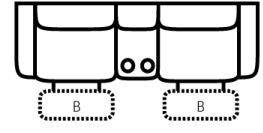

PIECES

Sofa Height: 43" Seat Height: 20" Seat Depth: 21" Arm Height: 26"

SOFAS

51 - Reclining Sofa
L: 91" x D: 42"

52 - Dual Reclining Loveseat
L: 67" x D: 42"

85 - Dual Recl. Cons. Loveseat
L: 81" x D: 42"

2 Power Outlets plus
2 USB outlets available in console.

CHAIRS

53 - Reclining Chair
L: 43" x D: 42"

84 - Rocker Recliner
L: 43" x D: 42"

No Zero Gravity

71 - Armless Recl. Chair
L: 25" x D: 42"

73L - 1 Arm Standard Recliner
L: 34" x D: 42"

80 - Stationary Console
L: 14" x D: 42"

2 Power Outlets plus
2 USB outlets available in
console.

Available Only In B-Featuring Power Adjustable Lumbar Support, Power Headrest & Power Recline

Please see Style 868
for Fabric Options