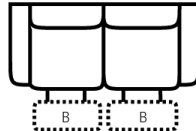

PIECES

Sofa Height: 43" Seat Height: 20" Seat Depth: 21" Arm Height: 26"

SOFAS

51 - Reclining Sofa  
L: 91" x D: 42"

52 - Dual Reclining Loveseat  
L: 67" x D: 42"

85 - Dual Recl. Cons. Loveseat  
L: 81" x D: 42"

2 Power Outlets plus  
2 USB outlets available in console.

CHAIRS

53 - Reclining Chair  
L: 43" x D: 42"

84 - Rocker Recliner  
L: 43" x D: 42"

No Zero Gravity

71 - Armless Recl. Chair  
L: 25" x D: 42"

73L - 1 Arm Standard Recliner  
L: 34" x D: 42"