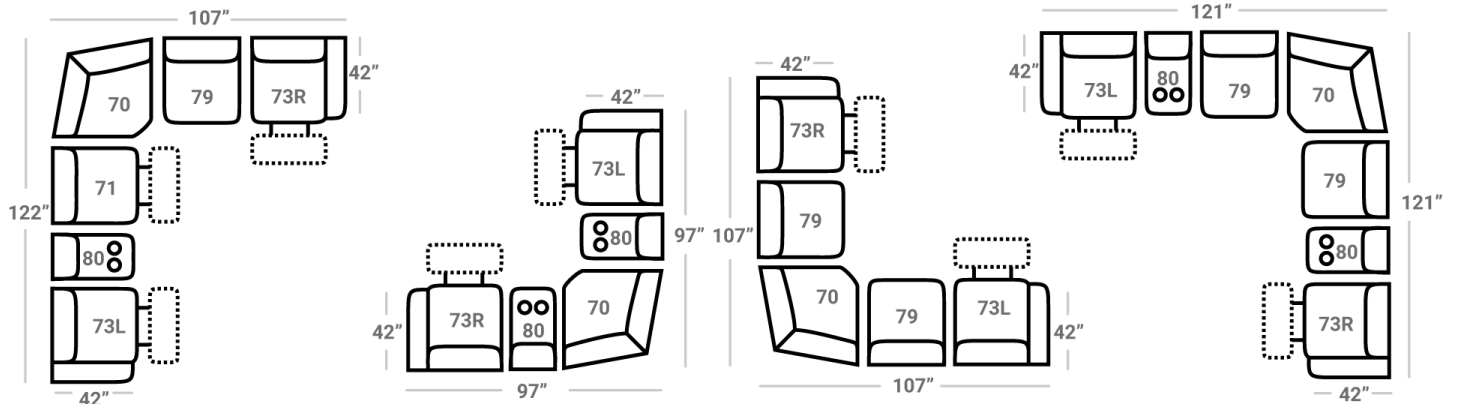

PIECES

Sofa Height: 43" Seat Height: 20" Seat Depth: 21" Arm Height: 26"

SOFAS

51 - Reclining Sofa
L: 91" x D: 42"

52 - Dual Reclining Loveseat
L: 67" x D: 42"

85 - Dual Recl. Cons. Loveseat
L: 81" x D: 42"

2 Power Outlets plus
2 USB outlets available in console.

CHAIRS

53 - Reclining Chair
L: 43" x D: 42"

84 - Rocker Recliner
L: 43" x D: 42"

No Zero Gravity

71 - Armless Recl. Chair
L: 25" x D: 42"

73L - 1 Arm Standard Recliner
L: 34" x D: 42"

80 - Stationary Console
L: 14" x D: 42"

2 Power Outlets plus
2 USB outlets available in
console.

Available Only In B-Featuring Power Adjustable Lumbar Support, Power Headrest & Power Recline

Please see Style 868
for Fabric Options

CONFIGURATIONS

Dimensions are approximate and subject to change.

Printed: 12/21/2024