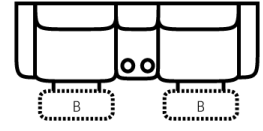

PIECES

Sofa Height: 43" Seat Height: 20" Seat Depth: 21" Arm Height: 26"

SOFAS

51 - Reclining Sofa  
L: 91" x D: 42"

52 - Dual Reclining Loveseat  
L: 67" x D: 42"

85 - Dual Recl. Cons. Loveseat  
L: 81" x D: 42"

2 Power Outlets plus  
2 USB outlets available in console.

CHAIRS

53 - Reclining Chair  
L: 43" x D: 42"

84 - Rocker Recliner  
L: 43" x D: 42"

No Zero Gravity

71 - Armless Recl. Chair  
L: 25" x D: 42"

73L - 1 Arm Standard Recliner  
L: 34" x D: 42"

80 - Stationary Console  
L: 14" x D: 42"

2 Power Outlets plus  
2 USB outlets available in  
console.

Available Only In B-Featuring Power Adjustable Lumbar Support, Power Headrest & Power Recline

Please see Style 868 for Fabric Options