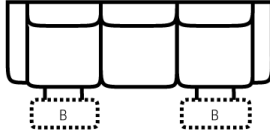

728 think LOCAL

www.stantonsofas.com

Body 1: Leather

All Power Items unless specified feature a Zero Gravity reclining mechanism which has been designed to suspend the body in a neutral position while simultaneously elevating the feet so they are in alignment with the heart, creating an almost weightless sensation allowing for deeper relaxation.

PIECES

Sofa Height: 43" Seat Height: 20" Seat Depth: 21" Arm Height: 26"

SOFAS

51 - Reclining Sofa  
L: 91" x D: 42"

52 - Dual Reclining Loveseat  
L: 67" x D: 42"

85 - Dual Recl. Cons. Loveseat  
L: 81" x D: 42"