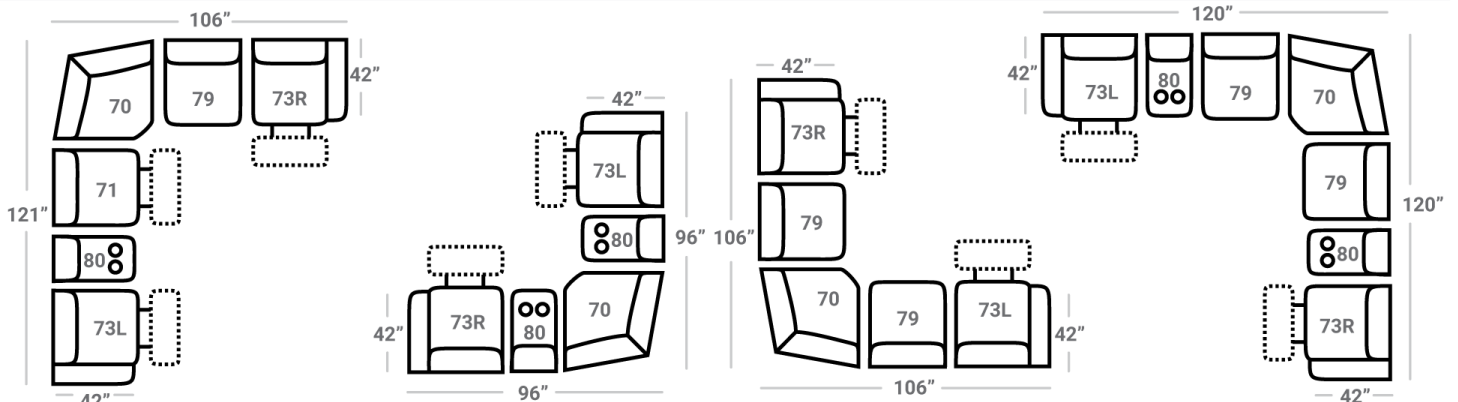

PIECES

Sofa Height: 43" Seat Height: 20" Seat Depth: 21" Arm Height: 26"

SOFAS

51 - Reclining Sofa
L: 89" x D: 42"

52 - Dual Reclining Loveseat
L: 65" x D: 42"

85 - Dual Recl. Cons. Loveseat
L: 79" x D: 42"

2 Power Outlets plus
2 USB outlets available in console.

CHAIRS

53 - Reclining Chair
L: 39" x D: 42"

84 - Rocker Recliner
L: 39" x D: 42"

No Zero Gravity

71 - Armless Recl. Chair
L: 25" x D: 42"

73L - 1 Arm Standard Recliner
L: 33" x D: 42"

80 - Stationary Console
L: 14" x D: 42"

2 Power Outlets plus
2 USB outlets available in
console.

Available Only In B-Featuring Power Adjustable Lumbar Support, Power Headrest & Power Recline

Please see Style 867
for Fabric Options

CONFIGURATIONS

Dimensions are approximate and subject to change.

Printed: 4/4/2025