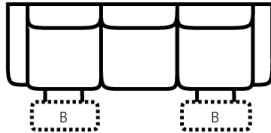

PIECES

Sofa Height: 43" Seat Height: 20" Seat Depth: 21" Arm Height: 26"

SOFAS

51 - Reclining Sofa
L: 89" x D: 42"

52 - Dual Reclining Loveseat
L: 65" x D: 42"

85 - Dual Recl. Cons. Loveseat
L: 79" x D: 42"