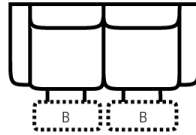

PIECES

Sofa Height: 43" Seat Height: 20" Seat Depth: 21" Arm Height: 26"

SOFAS

51 - Reclining Sofa
L: 89" x D: 42"

52 - Dual Reclining Loveseat
L: 65" x D: 42"

85 - Dual Recl. Cons. Loveseat
L: 79" x D: 42"

2 Power Outlets plus
2 USB outlets available in console.

CHAIRS

53 - Reclining Chair
L: 39" x D: 42"

84 - Rocker Recliner
L: 39" x D: 42"

No Zero Gravity

71 - Armless Recl. Chair
L: 25" x D: 42"

73L - 1 Arm Standard Recliner
L: 33" x D: 42"