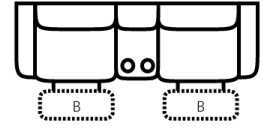

PIECES

Sofa Height: 43" Seat Height: 20" Seat Depth: 21" Arm Height: 26"

SOFAS

51 - Reclining Sofa
L: 89" x D: 42"

52 - Dual Reclining Loveseat
L: 65" x D: 42"

85 - Dual Recl. Cons. Loveseat
L: 79" x D: 42"

2 Power Outlets plus
2 USB outlets available in console.

CHAIRS

53 - Reclining Chair
L: 39" x D: 42"

84 - Rocker Recliner
L: 39" x D: 42"

No Zero Gravity

71 - Armless Recl. Chair
L: 25" x D: 42"

73L - 1 Arm Standard Recliner
L: 33" x D: 42"

80 - Stationary Console
L: 14" x D: 42"

2 Power Outlets plus
2 USB outlets available in
console.

Available Only In B-Featuring Power Adjustable Lumbar Support, Power Headrest & Power Recline

Please see Style 867
for Fabric Options