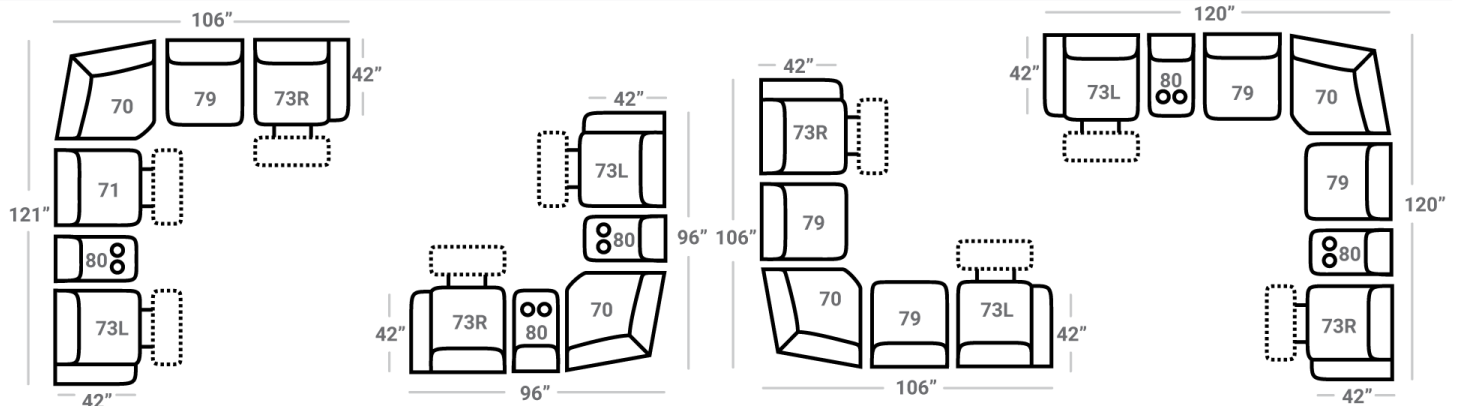

PIECES

Sofa Height: 43" Seat Height: 20" Seat Depth: 21" Arm Height: 26"

SOFAS

51 - Reclining Sofa
L: 89" x D: 42"

52 - Dual Reclining Loveseat
L: 65" x D: 42"

85 - Dual Recl. Cons. Loveseat
L: 79" x D: 42"

2 Power Outlets plus
2 USB outlets available in console.

CHAIRS

53 - Reclining Chair
L: 39" x D: 42"

84 - Rocker Recliner
L: 39" x D: 42"

No Zero Gravity

71 - Armless Recl. Chair
L: 25" x D: 42"

73L - 1 Arm Standard Recliner
L: 33" x D: 42"

80 - Stationary Console
L: 14" x D: 42"

2 Power Outlets plus
2 USB outlets available in
console.

Available Only In B-Featuring Power Adjustable Lumbar Support, Power Headrest & Power Recline

Please see Style 867
for Fabric Options

CONFIGURATIONS

Dimensions are approximate and subject to change.

Printed: 12/21/2024