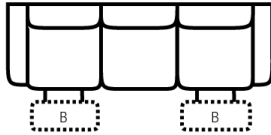

727 think LOCAL

www.stantonsofas.com

Body 1: Leather

All Power Items unless specified feature a Zero Gravity reclining mechanism which has been designed to suspend the body in a neutral position while simultaneously elevating the feet so they are in alignment with the heart, creating an almost weightless sensation allowing for deeper relaxation.

PIECES

Sofa Height: 43" Seat Height: 20" Seat Depth: 21" Arm Height: 26"

SOFAS

51 - Reclining Sofa
L: 89" x D: 42"

52 - Dual Reclining Loveseat
L: 65" x D: 42"

85 - Dual Recl. Cons. Loveseat
L: 79" x D: 42"