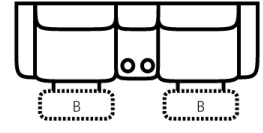

PIECES

Sofa Height: 43" Seat Height: 20" Seat Depth: 21" Arm Height: 26"

SOFAS

51 - Reclining Sofa
L: 89" x D: 42"

52 - Dual Reclining Loveseat
L: 65" x D: 42"

85 - Dual Recl. Cons. Loveseat
L: 79" x D: 42"

2 Power Outlets plus
2 USB outlets available in console.

CHAIRS

53 - Reclining Chair
L: 39" x D: 42"

84 - Rocker Recliner
L: 39" x D: 42"

No Zero Gravity

71 - Armless Recl. Chair
L: 25" x D: 42"

73L - 1 Arm Standard Recliner
L: 33" x D: 42"