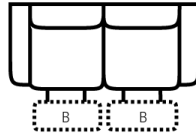

PIECES

Sofa Height: 43" Seat Height: 20" Seat Depth: 21" Arm Height: 26"

SOFAS

51 - Reclining Sofa
L: 89" x D: 42"

52 - Dual Reclining Loveseat
L: 65" x D: 42"

85 - Dual Recl. Cons. Loveseat
L: 79" x D: 42"

2 Power Outlets plus
2 USB outlets available in console.

CHAIRS

53 - Reclining Chair
L: 39" x D: 42"

84 - Rocker Recliner
L: 39" x D: 42"

No Zero Gravity

71 - Armless Recl. Chair
L: 25" x D: 42"

73L - 1 Arm Standard Recliner
L: 33" x D: 42"