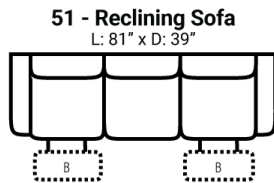

726 think LOCAL

www.stantonsofas.com

Body 1: Leather

All Power Items unless specified feature a Zero Gravity reclining mechanism which has been designed to suspend the body in a neutral position while simultaneously elevating the feet so they are in alignment with the heart, creating an almost weightless sensation allowing for deeper relaxation.

PIECES

Sofa Height: 42" Seat Height: 20" Seat Depth: 20" Arm Height: 25"

SOFAS

CHAIRS

SECTIONALS

Available Only In B-Featuring Power Adjustable Lumbar Support, Power Headrest & Power Recline

Please see Style 947 for Fabric Options Unless Noted