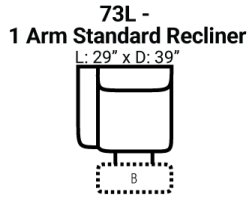

726 think LOCAL  
www.stantonsofas.com

Body 1: Leather

All Power Items unless specified feature a Zero Gravity reclining mechanism which has been designed to suspend the body in a neutral position while simultaneously elevating the feet so they are in alignment with the heart, creating an almost weightless sensation allowing for deeper relaxation.

PIECES

Sofa Height: 42" Seat Height: 20" Seat Depth: 20" Arm Height: 25"

SOFAS

CHAIRS

SECTIONALS

Available Only In B-Featuring Power Adjustable Lumbar Support, Power Headrest & Power Recline

Please see Style 947 for Fabric Options Unless Noted

CONFIGURATIONS

Dimensions are approximate and subject to change.

Printed: 6/22/2026