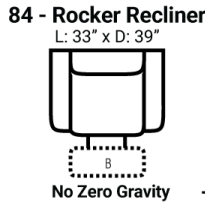

726 think LOCAL  
www.stantonsofas.com

Body 1: Leather

All Power Items unless specified feature a Zero Gravity reclining mechanism which has been designed to suspend the body in a neutral position while simultaneously elevating the feet so they are in alignment with the heart, creating an almost weightless sensation allowing for deeper relaxation.

PIECES

Sofa Height: 42" Seat Height: 20" Seat Depth: 20" Arm Height: 25"

SOFAS

CHAIRS

SECTIONALS

Available Only In B-Featuring Power Adjustable Lumbar Support, Power Headrest & Power Recline

Please see Style 947 for Fabric Options Unless Noted