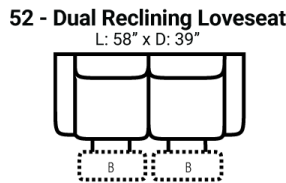

PIECES

Sofa Height: 42" Seat Height: 20" Seat Depth: 20" Arm Height: 25"

SOFAS

CHAIRS

SECTIONALS

Available Only In B-Featuring Power Adjustable Lumbar Support, Power Headrest & Power Recline

Please see Style 947 for Fabric Options Unless Noted

CONFIGURATIONS

Dimensions are approximate and subject to change.

Printed: 4/4/2025