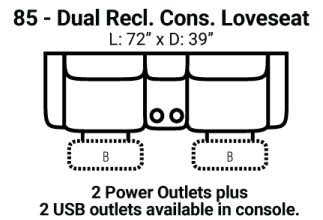

726 think LOCAL

www.stantonsofas.com

Body 1: Leather

All Power Items unless specified feature a Zero Gravity reclining mechanism which has been designed to suspend the body in a neutral position while simultaneously elevating the feet so they are in alignment with the heart, creating an almost weightless sensation allowing for deeper relaxation.

PIECES

Sofa Height: 42" Seat Height: 20" Seat Depth: 20" Arm Height: 25"

SOFAS

CHAIRS

SECTIONALS

Available Only In B-Featuring Power Adjustable Lumbar Support, Power Headrest & Power Recline

Please see Style 947 for Fabric Options Unless Noted