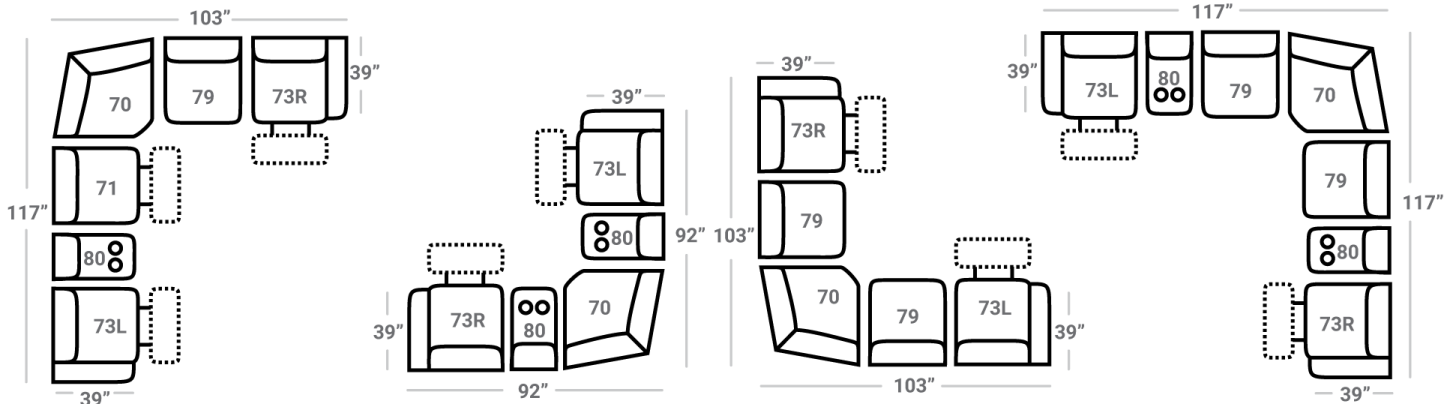

PIECES

Sofa Height: 42" Seat Height: 20" Seat Depth: 20" Arm Height: 25"

SOFAS

CHAIRS

SECTIONALS

Available Only In B-Featuring Power Adjustable Lumbar Support, Power Headrest & Power Recline

Please see Style 947 for Fabric Options Unless Noted

CONFIGURATIONS

Dimensions are approximate and subject to change.

Printed: 6/22/2026