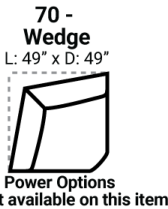

726 think LOCAL
www.stantonsofas.com

Body 1: Leather

All Power Items unless specified feature a Zero Gravity reclining mechanism which has been designed to suspend the body in a neutral position while simultaneously elevating the feet so they are in alignment with the heart, creating an almost weightless sensation allowing for deeper relaxation.

PIECES

Sofa Height: 42" Seat Height: 20" Seat Depth: 20" Arm Height: 25"

SOFAS

CHAIRS

SECTIONALS

Available Only In B-Featuring Power Adjustable Lumbar Support, Power Headrest & Power Recline

Please see Style 947 for Fabric Options Unless Noted