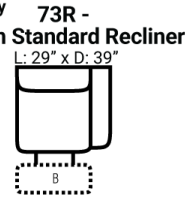

726 think LOCAL  
www.stantonsofas.com

Body 1: Leather

All Power Items unless specified feature a Zero Gravity reclining mechanism which has been designed to suspend the body in a neutral position while simultaneously elevating the feet so they are in alignment with the heart, creating an almost weightless sensation allowing for deeper relaxation.

PIECES

Sofa Height: 42" Seat Height: 20" Seat Depth: 20" Arm Height: 25"

SOFAS

CHAIRS

SECTIONALS

Available Only In B-Featuring Power Adjustable Lumbar Support, Power Headrest & Power Recline

Please see Style 947 for Fabric Options Unless Noted

CONFIGURATIONS

Dimensions are approximate and subject to change.

Printed: 6/22/2026