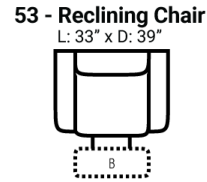

726 think LOCAL  
www.stantonsofas.com

Body 1: Leather

All Power Items unless specified feature a Zero Gravity reclining mechanism which has been designed to suspend the body in a neutral position while simultaneously elevating the feet so they are in alignment with the heart, creating an almost weightless sensation allowing for deeper relaxation.

PIECES

Sofa Height: 42" Seat Height: 20" Seat Depth: 20" Arm Height: 25"

SOFAS

CHAIRS

SECTIONALS

Available Only In B-Featuring Power Adjustable Lumbar Support, Power Headrest & Power Recline

Please see Style 947 for Fabric Options Unless Noted

CONFIGURATIONS

Dimensions are approximate and subject to change.

Printed: 12/22/2024