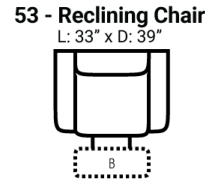

726 think LOCAL  
www.stantonsofas.com

Body 1: Leather

All Power Items unless specified feature a Zero Gravity reclining mechanism which has been designed to suspend the body in a neutral position while simultaneously elevating the feet so they are in alignment with the heart, creating an almost weightless sensation allowing for deeper relaxation.

PIECES

Sofa Height: 42" Seat Height: 20" Seat Depth: 20" Arm Height: 25"

SOFAS

CHAIRS

SECTIONALS

Available Only In B-Featuring Power Adjustable Lumbar Support, Power Headrest & Power Recline

Please see Style 947 for Fabric Options Unless Noted

CONFIGURATIONS

Dimensions are approximate and subject to change.

Printed: 6/22/2026