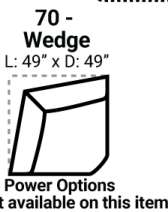

726 think LOCAL

www.stantonsofas.com

Body 1: Leather

All Power Items unless specified feature a Zero Gravity reclining mechanism which has been designed to suspend the body in a neutral position while simultaneously elevating the feet so they are in alignment with the heart, creating an almost weightless sensation allowing for deeper relaxation.

PIECES

Sofa Height: 42" Seat Height: 20" Seat Depth: 20" Arm Height: 25"

SOFAS

CHAIRS

SECTIONALS

Available Only In B-Featuring Power Adjustable Lumbar Support, Power Headrest & Power Recline

Please see Style 947 for Fabric Options Unless Noted