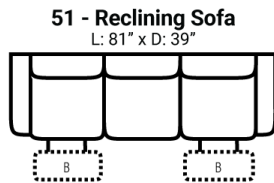

726 think LOCAL
www.stantonsofas.com

Body 1: Leather

All Power Items unless specified feature a Zero Gravity reclining mechanism which has been designed to suspend the body in a neutral position while simultaneously elevating the feet so they are in alignment with the heart, creating an almost weightless sensation allowing for deeper relaxation.

PIECES

Sofa Height: 42" Seat Height: 20" Seat Depth: 20" Arm Height: 25"

SOFAS

CHAIRS

SECTIONALS

Available Only In B-Featuring Power Adjustable Lumbar Support, Power Headrest & Power Recline

Please see Style 947 for Fabric Options Unless Noted