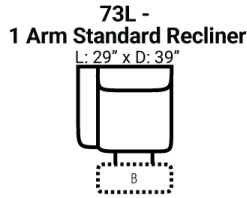

726 think LOCAL
www.stantonsofas.com

Body 1: Leather

All Power Items unless specified feature a Zero Gravity reclining mechanism which has been designed to suspend the body in a neutral position while simultaneously elevating the feet so they are in alignment with the heart, creating an almost weightless sensation allowing for deeper relaxation.

PIECES

Sofa Height: 42" Seat Height: 20" Seat Depth: 20" Arm Height: 25"

SOFAS

CHAIRS

SECTIONALS

Available Only In B-Featuring Power Adjustable Lumbar Support, Power Headrest & Power Recline

Please see Style 947 for Fabric Options Unless Noted

CONFIGURATIONS

Dimensions are approximate and subject to change.

Printed: 7/27/2024