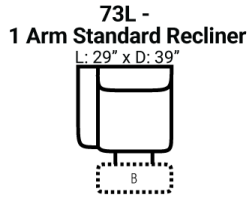

726 think LOCAL  
www.stantonsofas.com

Body 1: Leather

All Power Items unless specified feature a Zero Gravity reclining mechanism which has been designed to suspend the body in a neutral position while simultaneously elevating the feet so they are in alignment with the heart, creating an almost weightless sensation allowing for deeper relaxation.

PIECES

Sofa Height: 42" Seat Height: 20" Seat Depth: 20" Arm Height: 25"

SOFAS

CHAIRS

SECTIONALS

Available Only In B-Featuring Power Adjustable Lumbar Support, Power Headrest & Power Recline

Please see Style 947 for Fabric Options Unless Noted

CONFIGURATIONS

Dimensions are approximate and subject to change.

Printed: 12/22/2024