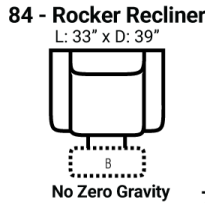

726 think LOCAL

www.stantonsofas.com

Body 1: Leather

All Power Items unless specified feature a Zero Gravity reclining mechanism which has been designed to suspend the body in a neutral position while simultaneously elevating the feet so they are in alignment with the heart, creating an almost weightless sensation allowing for deeper relaxation.

PIECES

Sofa Height: 42" Seat Height: 20" Seat Depth: 20" Arm Height: 25"

SOFAS

CHAIRS

SECTIONALS

Available Only In B-Featuring Power Adjustable Lumbar Support, Power Headrest & Power Recline

Please see Style 947 for Fabric Options Unless Noted