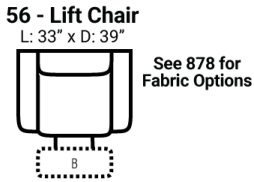

726 think LOCAL

www.stantonsofas.com

Body 1: Leather

All Power Items unless specified feature a Zero Gravity reclining mechanism which has been designed to suspend the body in a neutral position while simultaneously elevating the feet so they are in alignment with the heart, creating an almost weightless sensation allowing for deeper relaxation.

PIECES

Sofa Height: 42" Seat Height: 20" Seat Depth: 20" Arm Height: 25"

SOFAS

CHAIRS

SECTIONALS

Available Only In B-Featuring Power Adjustable Lumbar Support, Power Headrest & Power Recline

Please see Style 947 for Fabric Options Unless Noted