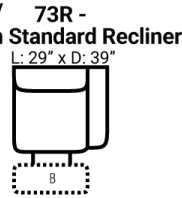

PIECES

Sofa Height: 42" Seat Height: 20" Seat Depth: 20" Arm Height: 25"

SOFAS

CHAIRS

SECTIONALS

Available Only In B-Featuring Power Adjustable Lumbar Support, Power Headrest & Power Recline

Please see Style 947 for Fabric Options Unless Noted

CONFIGURATIONS

Dimensions are approximate and subject to change.

Printed: 12/22/2024