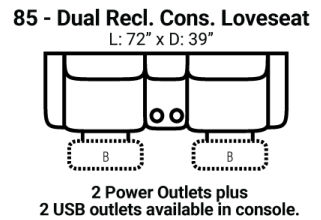

726 think LOCAL  
www.stantonsofas.com

Body 1: Leather

All Power Items unless specified feature a Zero Gravity reclining mechanism which has been designed to suspend the body in a neutral position while simultaneously elevating the feet so they are in alignment with the heart, creating an almost weightless sensation allowing for deeper relaxation.

PIECES

Sofa Height: 42" Seat Height: 20" Seat Depth: 20" Arm Height: 25"

SOFAS

CHAIRS

SECTIONALS

Available Only In B-Featuring Power Adjustable Lumbar Support, Power Headrest & Power Recline

Please see Style 947 for Fabric Options Unless Noted

CONFIGURATIONS

Dimensions are approximate and subject to change.

Printed: 12/22/2024