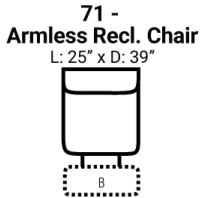

726 think LOCAL  
www.stantonsofas.com

Body 1: Leather

All Power Items unless specified feature a Zero Gravity reclining mechanism which has been designed to suspend the body in a neutral position while simultaneously elevating the feet so they are in alignment with the heart, creating an almost weightless sensation allowing for deeper relaxation.

PIECES

Sofa Height: 42" Seat Height: 20" Seat Depth: 20" Arm Height: 25"

SOFAS

CHAIRS

SECTIONALS

Available Only In B-Featuring Power Adjustable Lumbar Support, Power Headrest & Power Recline

Please see Style 947 for Fabric Options Unless Noted

CONFIGURATIONS

Dimensions are approximate and subject to change.

Printed: 12/22/2024