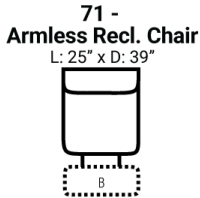

726 think LOCAL

www.stantonsofas.com

Body 1: Leather

All Power Items unless specified feature a Zero Gravity reclining mechanism which has been designed to suspend the body in a neutral position while simultaneously elevating the feet so they are in alignment with the heart, creating an almost weightless sensation allowing for deeper relaxation.

PIECES

Sofa Height: 42" Seat Height: 20" Seat Depth: 20" Arm Height: 25"

SOFAS

CHAIRS

SECTIONALS

Available Only In B-Featuring Power Adjustable Lumbar Support, Power Headrest & Power Recline

Please see Style 947 for Fabric Options Unless Noted

CONFIGURATIONS

Dimensions are approximate and subject to change.

Printed: 4/4/2025