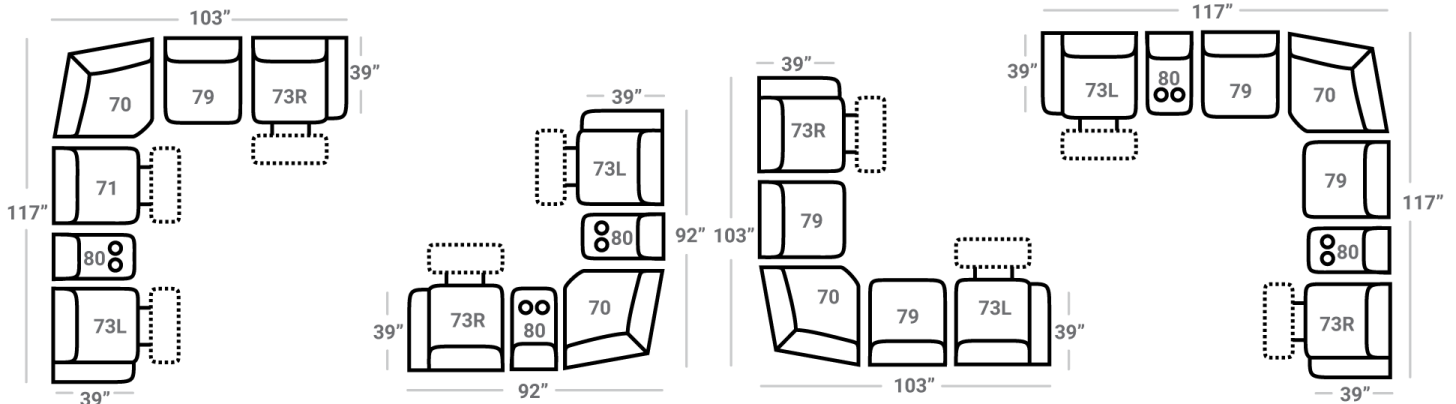

PIECES

Sofa Height: 42" Seat Height: 20" Seat Depth: 20" Arm Height: 25"

SOFAS

CHAIRS

SECTIONALS

Available Only In B-Featuring Power Adjustable Lumbar Support, Power Headrest & Power Recline

Please see Style 947 for Fabric Options Unless Noted

CONFIGURATIONS

Dimensions are approximate and subject to change.

Printed: 4/4/2025