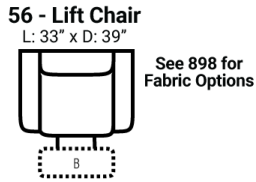

726 think LOCAL
www.stantonsofas.com

Body 1: Leather

All Power Items unless specified feature a Zero Gravity reclining mechanism which has been designed to suspend the body in a neutral position while simultaneously elevating the feet so they are in alignment with the heart, creating an almost weightless sensation allowing for deeper relaxation.

PIECES

Sofa Height: 42" Seat Height: 20" Seat Depth: 20" Arm Height: 25"

SOFAS

CHAIRS

SECTIONALS

Available Only In B-Featuring Power Adjustable Lumbar Support, Power Headrest & Power Recline

Please see Style 947 for Fabric Options Unless Noted