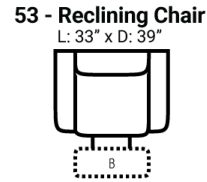

726 think LOCAL

www.stantonsofas.com

Body 1: Leather

All Power Items unless specified feature a Zero Gravity reclining mechanism which has been designed to suspend the body in a neutral position while simultaneously elevating the feet so they are in alignment with the heart, creating an almost weightless sensation allowing for deeper relaxation.

PIECES

Sofa Height: 42" Seat Height: 20" Seat Depth: 20" Arm Height: 25"

SOFAS

CHAIRS

SECTIONALS

Available Only In B-Featuring Power Adjustable Lumbar Support, Power Headrest & Power Recline

Please see Style 947 for Fabric Options Unless Noted

CONFIGURATIONS

Dimensions are approximate and subject to change.

Printed: 4/4/2025