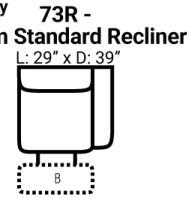

726 think LOCAL
www.stantonsofas.com

Body 1: Leather

All Power Items unless specified feature a Zero Gravity reclining mechanism which has been designed to suspend the body in a neutral position while simultaneously elevating the feet so they are in alignment with the heart, creating an almost weightless sensation allowing for deeper relaxation.

PIECES

Sofa Height: 42" Seat Height: 20" Seat Depth: 20" Arm Height: 25"

SOFAS

CHAIRS

SECTIONALS

Available Only In B-Featuring Power Adjustable Lumbar Support, Power Headrest & Power Recline

Please see Style 947 for Fabric Options Unless Noted

CONFIGURATIONS

Dimensions are approximate and subject to change.

Printed: 7/27/2024