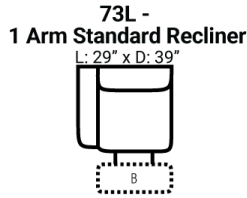

726 think LOCAL

www.stantonsofas.com

Body 1: Leather

All Power Items unless specified feature a Zero Gravity reclining mechanism which has been designed to suspend the body in a neutral position while simultaneously elevating the feet so they are in alignment with the heart, creating an almost weightless sensation allowing for deeper relaxation.

PIECES

Sofa Height: 42" Seat Height: 20" Seat Depth: 20" Arm Height: 25"

SOFAS

CHAIRS

SECTIONALS

Available Only In B-Featuring Power Adjustable Lumbar Support, Power Headrest & Power Recline

Please see Style 947 for Fabric Options Unless Noted

CONFIGURATIONS

Dimensions are approximate and subject to change.

Printed: 4/4/2025