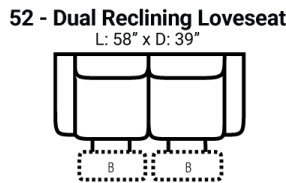

PIECES

Sofa Height: 42" Seat Height: 20" Seat Depth: 20" Arm Height: 25"

SOFAS

CHAIRS

SECTIONALS

Available Only In B-Featuring Power Adjustable Lumbar Support, Power Headrest & Power Recline

Please see Style 947 for Fabric Options Unless Noted

CONFIGURATIONS

Dimensions are approximate and subject to change.

Printed: 12/22/2024