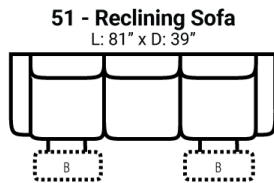

726 think LOCAL  
www.stantonsofas.com

Body 1: Leather

All Power Items unless specified feature a Zero Gravity reclining mechanism which has been designed to suspend the body in a neutral position while simultaneously elevating the feet so they are in alignment with the heart, creating an almost weightless sensation allowing for deeper relaxation.

PIECES

Sofa Height: 42" Seat Height: 20" Seat Depth: 20" Arm Height: 25"

SOFAS

CHAIRS

SECTIONALS

Available Only In B-Featuring Power Adjustable Lumbar Support, Power Headrest & Power Recline

Please see Style 947 for Fabric Options Unless Noted