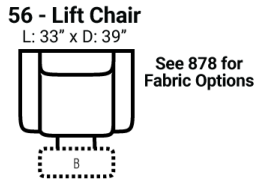

726 think LOCAL  
www.stantonsofas.com

Body 1: Leather

All Power Items unless specified feature a Zero Gravity reclining mechanism which has been designed to suspend the body in a neutral position while simultaneously elevating the feet so they are in alignment with the heart, creating an almost weightless sensation allowing for deeper relaxation.

PIECES

Sofa Height: 42" Seat Height: 20" Seat Depth: 20" Arm Height: 25"

SOFAS

CHAIRS

SECTIONALS

Available Only In B-Featuring Power Adjustable Lumbar Support, Power Headrest & Power Recline

Please see Style 947 for Fabric Options Unless Noted