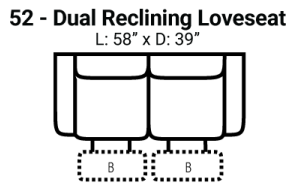

PIECES

Sofa Height: 42" Seat Height: 20" Seat Depth: 20" Arm Height: 25"

SOFAS

CHAIRS

SECTIONALS

Available Only In B-Featuring Power Adjustable Lumbar Support, Power Headrest & Power Recline

Please see Style 947 for Fabric Options Unless Noted