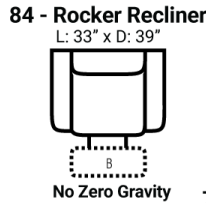

726 think LOCAL
www.stantonsofas.com

Body 1: Leather

All Power Items unless specified feature a Zero Gravity reclining mechanism which has been designed to suspend the body in a neutral position while simultaneously elevating the feet so they are in alignment with the heart, creating an almost weightless sensation allowing for deeper relaxation.

PIECES

Sofa Height: 42" Seat Height: 20" Seat Depth: 20" Arm Height: 25"

SOFAS

CHAIRS

SECTIONALS

Available Only In B-Featuring Power Adjustable Lumbar Support, Power Headrest & Power Recline

Please see Style 947 for Fabric Options Unless Noted