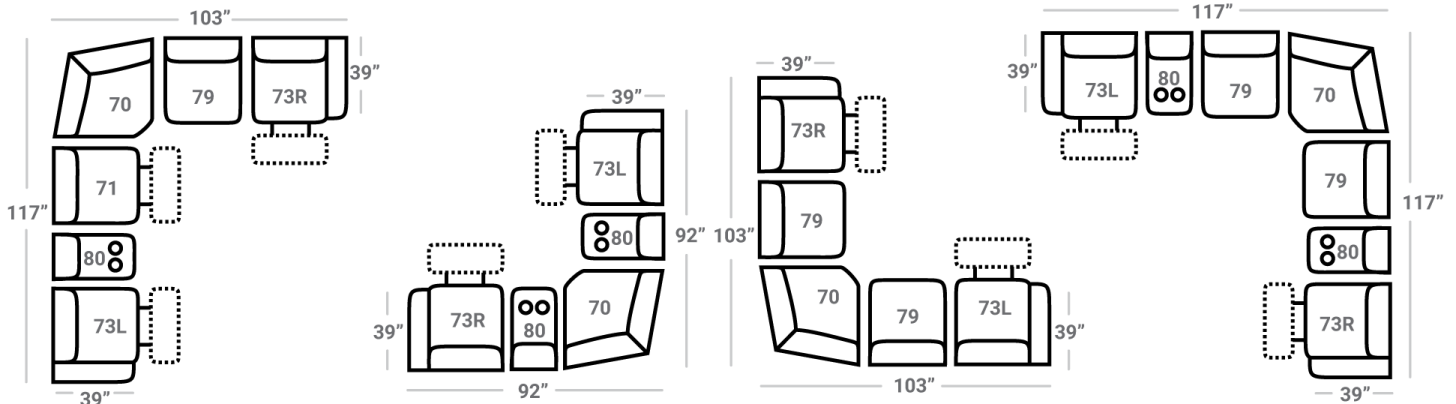

PIECES

Sofa Height: 42" Seat Height: 20" Seat Depth: 20" Arm Height: 25"

SOFAS

CHAIRS

SECTIONALS

Available Only In B-Featuring Power Adjustable Lumbar Support, Power Headrest & Power Recline

Please see Style 947 for Fabric Options Unless Noted

CONFIGURATIONS

Dimensions are approximate and subject to change.

Printed: 7/27/2024