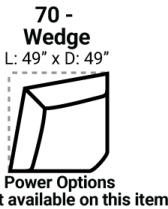

726 think LOCAL  
www.stantonsofas.com

Body 1: Leather

All Power Items unless specified feature a Zero Gravity reclining mechanism which has been designed to suspend the body in a neutral position while simultaneously elevating the feet so they are in alignment with the heart, creating an almost weightless sensation allowing for deeper relaxation.

PIECES

Sofa Height: 42" Seat Height: 20" Seat Depth: 20" Arm Height: 25"

SOFAS

CHAIRS

SECTIONALS

Available Only In B-Featuring Power Adjustable Lumbar Support, Power Headrest & Power Recline

Please see Style 947 for Fabric Options Unless Noted