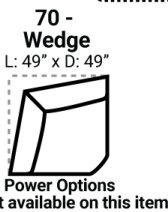

726 think LOCAL  
www.stantonsofas.com

Body 1: Leather

All Power Items unless specified feature a Zero Gravity reclining mechanism which has been designed to suspend the body in a neutral position while simultaneously elevating the feet so they are in alignment with the heart, creating an almost weightless sensation allowing for deeper relaxation.

PIECES

Sofa Height: 42" Seat Height: 20" Seat Depth: 20" Arm Height: 25"

SOFAS

CHAIRS

SECTIONALS

Available Only In B-Featuring Power Adjustable Lumbar Support, Power Headrest & Power Recline

Please see Style 947 for Fabric Options Unless Noted