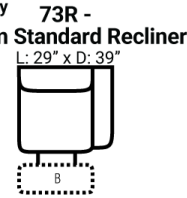

726 think LOCAL

www.stantonsofas.com

Body 1: Leather

All Power Items unless specified feature a Zero Gravity reclining mechanism which has been designed to suspend the body in a neutral position while simultaneously elevating the feet so they are in alignment with the heart, creating an almost weightless sensation allowing for deeper relaxation.

PIECES

Sofa Height: 42" Seat Height: 20" Seat Depth: 20" Arm Height: 25"

SOFAS

CHAIRS

SECTIONALS

Available Only In B-Featuring Power Adjustable Lumbar Support, Power Headrest & Power Recline

Please see Style 947 for Fabric Options Unless Noted

CONFIGURATIONS

Dimensions are approximate and subject to change.

Printed: 4/4/2025