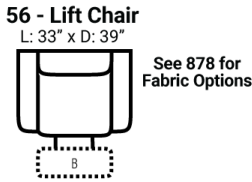

726 think LOCAL  
www.stantonsofas.com

Body 1: Leather

All Power Items unless specified feature a Zero Gravity reclining mechanism which has been designed to suspend the body in a neutral position while simultaneously elevating the feet so they are in alignment with the heart, creating an almost weightless sensation allowing for deeper relaxation.

PIECES

Sofa Height: 42" Seat Height: 20" Seat Depth: 20" Arm Height: 25"

SOFAS

CHAIRS

SECTIONALS

Available Only In B-Featuring Power Adjustable Lumbar Support, Power Headrest & Power Recline

Please see Style 947 for Fabric Options Unless Noted