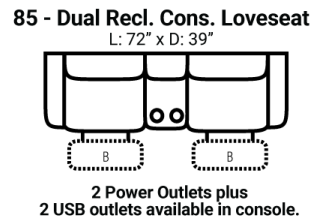

726 think LOCAL  
www.stantonsofas.com

Body 1: Leather

All Power Items unless specified feature a Zero Gravity reclining mechanism which has been designed to suspend the body in a neutral position while simultaneously elevating the feet so they are in alignment with the heart, creating an almost weightless sensation allowing for deeper relaxation.

PIECES

Sofa Height: 42" Seat Height: 20" Seat Depth: 20" Arm Height: 25"

SOFAS

CHAIRS

SECTIONALS

Available Only In B-Featuring Power Adjustable Lumbar Support, Power Headrest & Power Recline

Please see Style 947 for Fabric Options Unless Noted