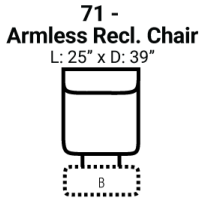

726 think LOCAL  
www.stantonsofas.com

Body 1: Leather

All Power Items unless specified feature a Zero Gravity reclining mechanism which has been designed to suspend the body in a neutral position while simultaneously elevating the feet so they are in alignment with the heart, creating an almost weightless sensation allowing for deeper relaxation.

PIECES

Sofa Height: 42" Seat Height: 20" Seat Depth: 20" Arm Height: 25"

SOFAS

CHAIRS

SECTIONALS

Available Only In B-Featuring Power Adjustable Lumbar Support, Power Headrest & Power Recline

Please see Style 947 for Fabric Options Unless Noted

CONFIGURATIONS

Dimensions are approximate and subject to change.

Printed: 6/22/2026