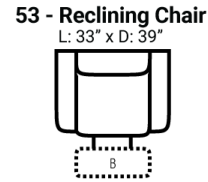

726 think LOCAL
www.stantonsofas.com

Body 1: Leather

All Power Items unless specified feature a Zero Gravity reclining mechanism which has been designed to suspend the body in a neutral position while simultaneously elevating the feet so they are in alignment with the heart, creating an almost weightless sensation allowing for deeper relaxation.

PIECES

Sofa Height: 42" Seat Height: 20" Seat Depth: 20" Arm Height: 25"

SOFAS

CHAIRS

SECTIONALS

Available Only In B-Featuring Power Adjustable Lumbar Support, Power Headrest & Power Recline

Please see Style 947 for Fabric Options Unless Noted