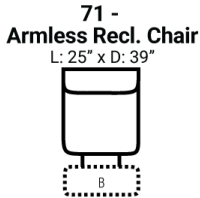

726 think LOCAL
www.stantonsofas.com

Body 1: Leather

All Power Items unless specified feature a Zero Gravity reclining mechanism which has been designed to suspend the body in a neutral position while simultaneously elevating the feet so they are in alignment with the heart, creating an almost weightless sensation allowing for deeper relaxation.

PIECES

Sofa Height: 42" Seat Height: 20" Seat Depth: 20" Arm Height: 25"

SOFAS

CHAIRS

SECTIONALS

Available Only In B-Featuring Power Adjustable Lumbar Support, Power Headrest & Power Recline

Please see Style 947 for Fabric Options Unless Noted

CONFIGURATIONS

Dimensions are approximate and subject to change.

Printed: 7/27/2024