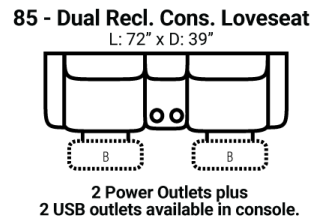

726 think LOCAL
www.stantonsofas.com

Body 1: Leather

All Power Items unless specified feature a Zero Gravity reclining mechanism which has been designed to suspend the body in a neutral position while simultaneously elevating the feet so they are in alignment with the heart, creating an almost weightless sensation allowing for deeper relaxation.

PIECES

Sofa Height: 42" Seat Height: 20" Seat Depth: 20" Arm Height: 25"

SOFAS

CHAIRS

SECTIONALS

Available Only In B-Featuring Power Adjustable Lumbar Support, Power Headrest & Power Recline

Please see Style 947 for Fabric Options Unless Noted