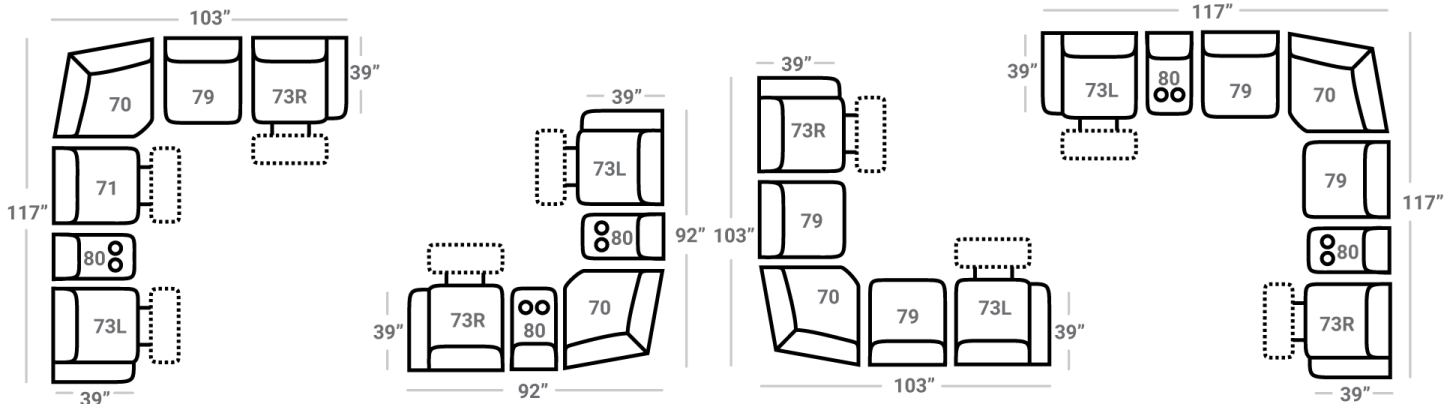

PIECES

Sofa Height: 42" Seat Height: 20" Seat Depth: 20" Arm Height: 25"

SOFAS

CHAIRS

SECTIONALS

Available Only In B-Featuring Power Adjustable Lumbar Support, Power Headrest & Power Recline

Please see Style 947 for Fabric Options Unless Noted

CONFIGURATIONS

Dimensions are approximate and subject to change.

Printed: 12/22/2024