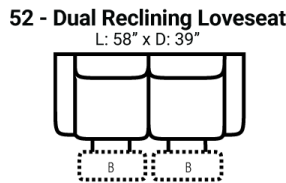

PIECES

Sofa Height: 42" Seat Height: 20" Seat Depth: 20" Arm Height: 25"

SOFAS

CHAIRS

SECTIONALS

Available Only In B-Featuring Power Adjustable Lumbar Support, Power Headrest & Power Recline

Please see Style 947 for Fabric Options Unless Noted

CONFIGURATIONS

Dimensions are approximate and subject to change.

Printed: 7/27/2024