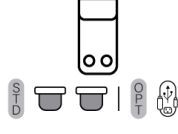

80 - Console

L: 14" x D:42"