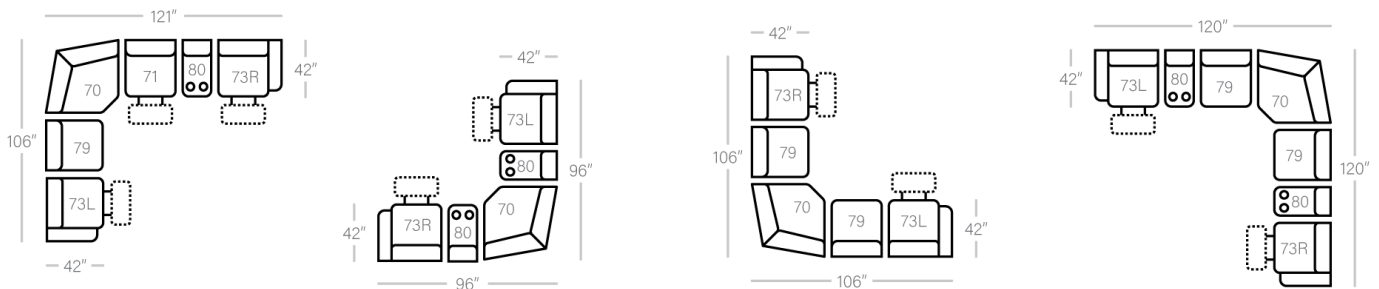

X-B

52 - Dual Reclining Loveseat

L: 67" x D: 42"

X-B

45 - Dual Recl. Dlx Cons Love

L: 81" x D:42"

X-B

85 - Dual Recl. Cons. Loveseat

L: 41" x D: 42"

P-N

88 - Glider Recliner

L: 41" x D: 42"

N

SECTIONALS

40 - Deluxe Console

L: 14" x D:42"

L: 33" x D: 42"

X-B

70 - Wedge

L: 49" x D: 49"

Sofa Height - 43"
Seat Height - 20"
Seat Depth - 21"
Arm Height - 26"

Power Specifications | Please see Style 888 for Fabric Options

X - Featuring Power Adjustable Lumbar Support, Power Headrest, Power Recline & Wireless Remote
B - Featuring Power Adjustable Lumbar Support, Power Headrest & Power Recline
P - Featuring Power Recline
N - No Power (Manual)

All Power Pieces Come With A Zero Gravity Reclining Mechanism, Unless Specified. Optional Control Wand Available On All Power Pieces.

Dimensions are approximate and subject to change.

Printed: 6/22/2026