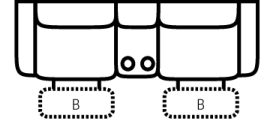

PIECES

Sofa Height: 43" Seat Height: 20" Seat Depth: 21" Arm Height: 26"

SOFAS

51 - Reclining Sofa
L: 90" x D: 42"

52 - Dual Reclining Loveseat
L: 67" x D: 42"

85 - Dual Recl. Cons. Loveseat
L: 81" x D: 42"

2 Power Outlets plus
2 USB outlets available in console.

CHAIRS

53 - Reclining Chair
L: 41" x D: 42"

84 - Rocker Recliner
L: 41" x D: 42"

No Zero Gravity

71 - Armless Recl. Chair
L: 25" x D: 42"

73L - 1 Arm Standard Recliner
L: 33" x D: 42"