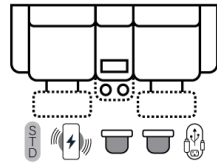

Power Options Not Available

No Zero Gravity

Outlets:
2 Power
1 Usb
1 Usb-C

Cup Holder

Wireless Charger

SOFAS

51 - Dual Reclining Sofa

L: 90" x D:42"

X-B

52 - Dual Reclining Loveseat

L: 67" x D: 42"

X-B

45 - Dual Recl. Dlx Cons Love

L: 81" x D:42"

X-B

85 - Dual Recl. Cons. Loveseat