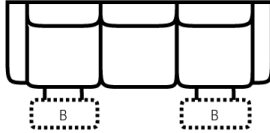

725 think LOCAL
www.stantonsofas.com

Body 1: Leather

All Power Items unless specified feature a Zero Gravity reclining mechanism which has been designed to suspend the body in a neutral position while simultaneously elevating the feet so they are in alignment with the heart, creating an almost weightless sensation allowing for deeper relaxation.

PIECES

Sofa Height: 43" Seat Height: 20" Seat Depth: 21" Arm Height: 26"

SOFAS

51 - Reclining Sofa
L: 90" x D: 42"

52 - Dual Reclining Loveseat
L: 67" x D: 42"

85 - Dual Recl. Cons. Loveseat
L: 81" x D: 42"