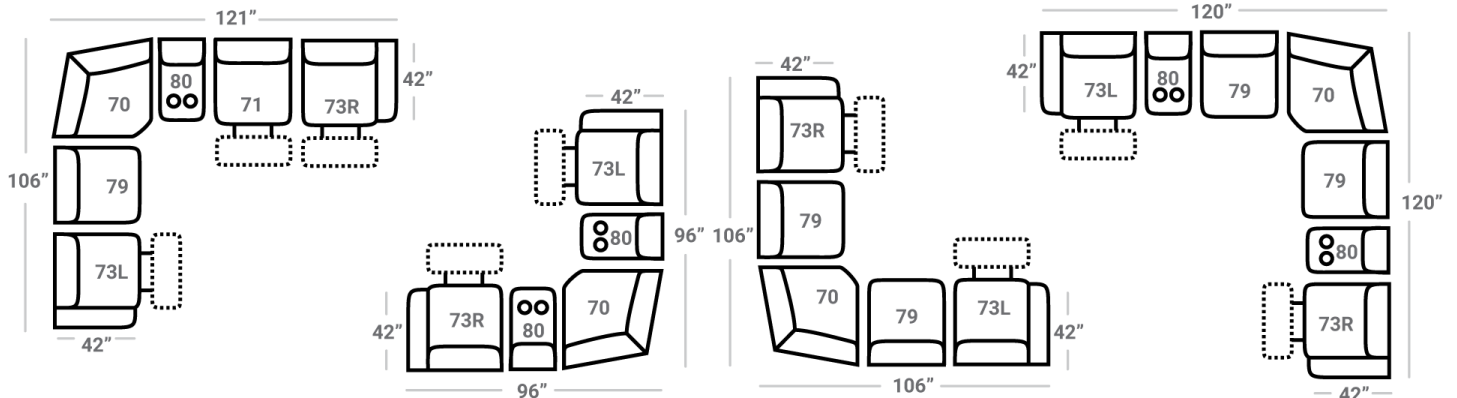

PIECES

Sofa Height: 43" Seat Height: 20" Seat Depth: 21" Arm Height: 26"

SOFAS

51 - Reclining Sofa
L: 90" x D: 42"

52 - Dual Reclining Loveseat
L: 67" x D: 42"

85 - Dual Recl. Cons. Loveseat
L: 81" x D: 42"

73R - 1 Arm Standard Recliner
L: 33" x D: 42"

79 - Armless Std. Stationary Chair
L: 24" x D: 42"

Power Options
are not available on this item

SECTIONALS

70 - Wedge
L: 49" x D: 49"

Power Options
are not available on this item

80 - Stationary Console
L: 14" x D: 42"

2 Power Outlets plus
2 USB outlets available in
console.

Available Only In B-Featuring Power Adjustable Lumbar Support, Power Headrest & Power Recline

Please see Style 888
for Fabric Options

CONFIGURATIONS

Dimensions are approximate and subject to change.

Printed: 3/28/2025