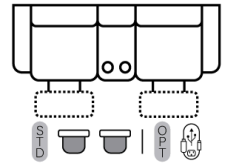

Power Options Not Available

No Zero Gravity

Outlets:
2 Power
1 Usb
1 Usb-C

Cup Holder

Wireless Charger

SOFAS

51 - Dual Reclining Sofa

L: 90" x D:42"

X-B

52 - Dual Reclining Loveseat

L: 67" x D: 42"

X-B

45 - Dual Recl. Dlx Cons Love

L: 81" x D:42"

X-B

85 - Dual Recl. Cons. Loveseat

L: 81" x D:42"

X-B

CHAIRS

53 - Reclining Chair

L: 41" x D: 42"

X-B-P-N

44 - Dlx Rocker Recl

L: 41" x D: 42"

L: 33" x D: 42"

X-B

70 - Wedge

L: 49" x D: 49"

Sofa Height - 43"
Seat Height - 20"
Seat Depth - 21"
Arm Height - 26"

Power Specifications | Please see Style 888 for Fabric Options

X - Featuring Power Adjustable Lumbar Support, Power Headrest, Power Recline & Wireless Remote
B - Featuring Power Adjustable Lumbar Support, Power Headrest & Power Recline
P - Featuring Power Recline
N - No Power (Manual)