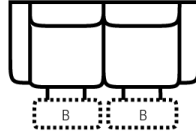

PIECES

Sofa Height: 43" Seat Height: 20" Seat Depth: 21" Arm Height: 26"

SOFAS

51 - Reclining Sofa
L: 90" x D: 42"

52 - Dual Reclining Loveseat
L: 67" x D: 42"

85 - Dual Recl. Cons. Loveseat
L: 81" x D: 42"

2 Power Outlets plus
2 USB outlets available in console.

CHAIRS

53 - Reclining Chair
L: 41" x D: 42"

84 - Rocker Recliner
L: 41" x D: 42"

No Zero Gravity

71 - Armless Recl. Chair
L: 25" x D: 42"

73L - 1 Arm Standard Recliner
L: 33" x D: 42"