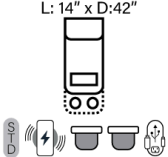

L: 41" x D: 42"

P-N

88 - Glider Recliner

L: 41" x D: 42"

N

SECTIONALS

40 - Deluxe Console

L: 14" x D:42"

L: 33" x D: 42"

X-B

70 - Wedge

L: 49" x D: 49"

Sofa Height - 43"
Seat Height - 20"
Seat Depth - 21"
Arm Height - 26"

Power Specifications | Please see Style 888 for Fabric Options

X - Featuring Power Adjustable Lumbar Support, Power Headrest, Power Recline & Wireless Remote
B - Featuring Power Adjustable Lumbar Support, Power Headrest & Power Recline
P - Featuring Power Recline
N - No Power (Manual)