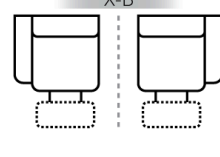

80 - Console

L: 14" x D:42"

79 - Arms STD Stat.Chair

L: 24" x D: 42"

71 - Arms Recl. Chair

L: 25" x D: 42"

B

73L/R - 1 Arm STD Recliner

L: 33" x D: 42"

X-B

70 - Wedge

L: 49" x D: 49"

Sofa Height - 43"
Seat Height - 20"
Seat Depth - 21"
Arm Height - 26"

Power Specifications | Please see Style 888 for Fabric Options

X - Featuring Power Adjustable Lumbar Support, Power Headrest, Power Recline & Wireless Remote
B - Featuring Power Adjustable Lumbar Support, Power Headrest & Power Recline
P - Featuring Power Recline
N - No Power (Manual)