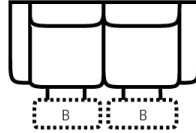

PIECES

Sofa Height: 43" Seat Height: 20" Seat Depth: 21" Arm Height: 24"

SOFAS

51 - Reclining Sofa  
L: 86" x D: 42"

52 - Dual Reclining Loveseat  
L: 62" x D: 42"

85 - Dual Recl. Cons. Loveseat  
L: 75" x D: 42"

2 Power Outlets plus  
2 USB outlets available in console.

CHAIRS

53 - Reclining Chair  
L: 37" x D: 42"

84 - Rocker Recliner  
L: 37" x D: 42"

No Zero Gravity  
73R -

71 - Armless Recl. Chair  
L: 25" x D: 42"