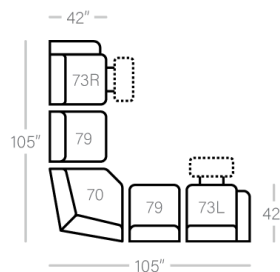

SOFAS

51 - Dual Reclining Sofa

L: 86" x D:42"  
X-B

52 - Dual Reclining Loveseat

L: 62" x D: 42"  
X-B

45 - Dual Recl. Dlx Cons Love

L: 75" x D:42"  
X-B

85 - Dual Recl. Cons. Loveseat

L: 14" x D:42"

80 - Console

L: 14" x D:42"

79 - Arms STD Stat.Chair

L: 24" x D: 42"

71 - Arms Recl. Chair

L: 25" x D: 42"  
B

73L/R - 1 Arm STD Recliner

L: 32" x D: 42"  
X-B

70 - Wedge

L: 49" x D: 49"

**Sofa Height - 43"**  
**Seat Height - 20"**  
**Seat Depth - 21"**  
**Arm Height - 24"**

Power Specifications | Please see Style 823 for Fabric Options

**X** - Featuring Power Adjustable Lumbar Support, Power Headrest, Power Recline & Wireless Remote  
**B** - Featuring Power Adjustable Lumbar Support, Power Headrest & Power Recline  
**P** - Featuring Power Recline  
**N** - No Power (Manual)

All Power Pieces Come With A Zero Gravity Reclining Mechanism, Unless Specified. Optional Control Wand Available On All Power Pieces.

Dimensions are approximate and subject to change.

Printed: 6/22/2026