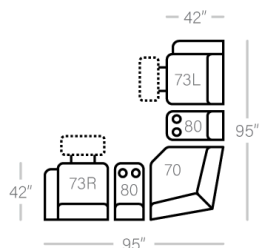

L: 14" x D:42"

80 - Console

L: 14" x D:42"

79 - Arms STD Stat.Chair

L: 24" x D: 42"

71 - Arms Recl. Chair

L: 25" x D: 42"  
B

73L/R - 1 Arm STD Recliner

L: 32" x D: 42"  
X-B

70 - Wedge

L: 49" x D: 49"

**Sofa Height - 43"**  
**Seat Height - 20"**  
**Seat Depth - 21"**  
**Arm Height - 24"**

Power Specifications | Please see Style 823 for Fabric Options

**X** - Featuring Power Adjustable Lumbar Support, Power Headrest, Power Recline & Wireless Remote  
**B** - Featuring Power Adjustable Lumbar Support, Power Headrest & Power Recline  
**P** - Featuring Power Recline  
**N** - No Power (Manual)

All Power Pieces Come With A Zero Gravity Reclining Mechanism, Unless Specified. Optional Control Wand Available On All Power Pieces.

Dimensions are approximate and subject to change.

Printed: 6/22/2026