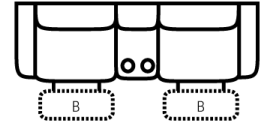

PIECES

Sofa Height: 43" Seat Height: 20" Seat Depth: 21" Arm Height: 24"

SOFAS

51 - Reclining Sofa
L: 86" x D: 42"

52 - Dual Reclining Loveseat
L: 62" x D: 42"

85 - Dual Recl. Cons. Loveseat
L: 75" x D: 42"

2 Power Outlets plus
2 USB outlets available in console.

CHAIRS

53 - Reclining Chair
L: 37" x D: 42"

84 - Rocker Recliner
L: 37" x D: 42"

No Zero Gravity
73R -

71 - Armless Recl. Chair
L: 25" x D: 42"

73L - 1 Arm Standard Recliner
L: 32" x D: 42"