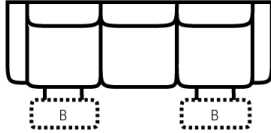

724 think LOCAL

www.stantonsofas.com

Body 1: Leather

All Power Items unless specified feature a Zero Gravity reclining mechanism which has been designed to suspend the body in a neutral position while simultaneously elevating the feet so they are in alignment with the heart, creating an almost weightless sensation allowing for deeper relaxation.

PIECES

Sofa Height: 43" Seat Height: 20" Seat Depth: 21" Arm Height: 24"

SOFAS

51 - Reclining Sofa  
L: 86" x D: 42"

52 - Dual Reclining Loveseat  
L: 62" x D: 42"

85 - Dual Recl. Cons. Loveseat  
L: 75" x D: 42"