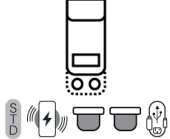

SECTIONALS

40 - Deluxe Console

L: 14" x D:42"