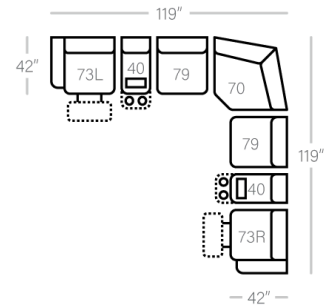

84 - Rocker Recliner

L: 37" x D: 42"  
X-B-P-N

87 - Swivel Glider Recliner

L: 37" x D: 42"  
P-N

88 - Glider Recliner

L: 37" x D: 42"  
N

SECTIONALS

40 - Deluxe Console

L: 14" x D:42"

80 - Console

L: 14" x D:42"

79 - Arms STD Stat.Chair

L: 24" x D: 42"

71 - Arms Recl. Chair

L: 25" x D: 42"  
B

73L/R - 1 Arm STD Recliner

L: 32" x D: 42"  
X-B

70 - Wedge

L: 49" x D: 49"

**Sofa Height - 43"**  
**Seat Height - 20"**  
**Seat Depth - 21"**  
**Arm Height - 24"**

Power Specifications | Please see Style 823 for Fabric Options

**X** - Featuring Power Adjustable Lumbar Support, Power Headrest, Power Recline & Wireless Remote  
**B** - Featuring Power Adjustable Lumbar Support, Power Headrest & Power Recline  
**P** - Featuring Power Recline  
**N** - No Power (Manual)

All Power Pieces Come With A Zero Gravity Reclining Mechanism, Unless Specified. Optional Control Wand Available On All Power Pieces.

Dimensions are approximate and subject to change.

Printed: 6/22/2026