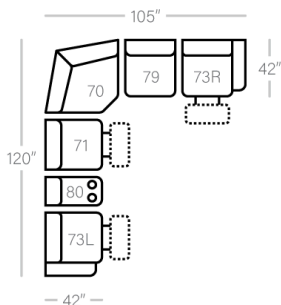

SOFAS

51 - Dual Reclining Sofa

L: 86" x D:42"  
X-B

52 - Dual Reclining Loveseat

L: 62" x D: 42"  
X-B

45 - Dual Recl. Dlx Cons Love

L: 75" x D:42"  
X-B

85 - Dual Recl. Cons. Loveseat

L: 14" x D:42"

80 - Console

L: 14" x D:42"

79 - Arms STD Stat.Chair

L: 24" x D: 42"

71 - Arms Recl. Chair

L: 25" x D: 42"  
B

73L/R - 1 Arm STD Recliner

L: 32" x D: 42"  
X-B

70 - Wedge

L: 49" x D: 49"

**Sofa Height - 43"**  
**Seat Height - 20"**  
**Seat Depth - 21"**  
**Arm Height - 24"**

Power Specifications | Please see Style 823 for Fabric Options

**X** - Featuring Power Adjustable Lumbar Support, Power Headrest, Power Recline & Wireless Remote  
**B** - Featuring Power Adjustable Lumbar Support, Power Headrest & Power Recline  
**P** - Featuring Power Recline  
**N** - No Power (Manual)

All Power Pieces Come With A Zero Gravity Reclining Mechanism, Unless Specified. Optional Control Wand Available On All Power Pieces.

Dimensions are approximate and subject to change.

Printed: 6/22/2026