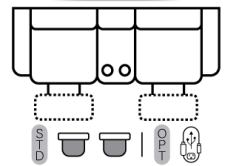

SOFAS

51 - Dual Reclining Sofa

L: 86" x D:42"  
X-B

52 - Dual Reclining Loveseat

L: 62" x D: 42"  
X-B

45 - Dual Recl. Dlx Cons Love

L: 75" x D:42"  
X-B

85 - Dual Recl. Cons. Loveseat

L: 75" x D:42"  
X-B

CHAIRS

44 - Dlx Rocker Recl

L: 37" x D: 42"  
X-B

53 - Reclining Chair

L: 37" x D: 42"  
X-B-P-N

83 - Swivel Rocker Recliner

L: 37" x D: 42"  
N

L: 32" x D: 42"  
X-B

70 - Wedge

L: 49" x D: 49"

**Sofa Height - 43"**  
**Seat Height - 20"**  
**Seat Depth - 21"**  
**Arm Height - 24"**

Power Specifications | Please see Style 823 for Fabric Options

**X** - Featuring Power Adjustable Lumbar Support, Power Headrest, Power Recline & Wireless Remote  
**B** - Featuring Power Adjustable Lumbar Support, Power Headrest & Power Recline  
**P** - Featuring Power Recline  
**N** - No Power (Manual)