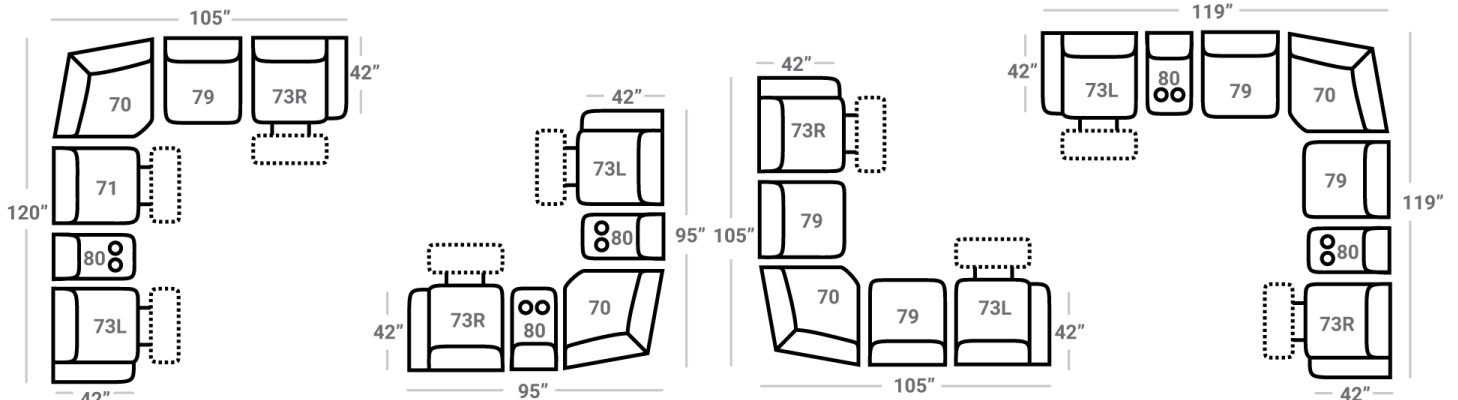

PIECES

Sofa Height: 43" Seat Height: 20" Seat Depth: 21" Arm Height: 24"

SOFAS

51 - Reclining Sofa
L: 86" x D: 42"

52 - Dual Reclining Loveseat
L: 62" x D: 42"

85 - Dual Recl. Cons. Loveseat
L: 75" x D: 42"

1 Arm Standard Recliner
L: 32" x D: 42"

79 - Armless Std. Stationary Chair
L: 24" x D: 42"

Power Options
are not available on this item

SECTIONALS

70 - Wedge
L: 49" x D: 49"

Power Options
are not available on this item

80 - Stationary Console
L: 14" x D: 42"

2 Power Outlets plus
2 USB outlets available in
console.

Available Only In B-Featuring Power Adjustable Lumbar Support, Power Headrest & Power Recline

Please see Style 823 for Fabric Options

CONFIGURATIONS

Dimensions are approximate and subject to change.

Printed: 7/27/2024