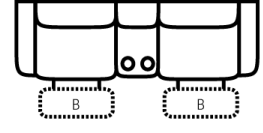

PIECES

Sofa Height: 43" Seat Height: 20" Seat Depth: 21" Arm Height: 24"

SOFAS

51 - Reclining Sofa  
L: 86" x D: 42"

52 - Dual Reclining Loveseat  
L: 62" x D: 42"

85 - Dual Recl. Cons. Loveseat  
L: 75" x D: 42"

2 Power Outlets plus  
2 USB outlets available in console.

CHAIRS

53 - Reclining Chair  
L: 37" x D: 42"

84 - Rocker Recliner  
L: 37" x D: 42"

No Zero Gravity  
73R -

71 - Armless Recl. Chair  
L: 25" x D: 42"