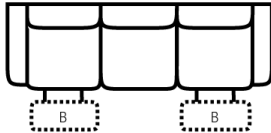

724 think LOCAL

www.stantonsofas.com

Body 1: Leather

All Power Items unless specified feature a Zero Gravity reclining mechanism which has been designed to suspend the body in a neutral position while simultaneously elevating the feet so they are in alignment with the heart, creating an almost weightless sensation allowing for deeper relaxation.

PIECES

Sofa Height: 43" Seat Height: 20" Seat Depth: 21" Arm Height: 24"

SOFAS

51 - Reclining Sofa
L: 86" x D: 42"

52 - Dual Reclining Loveseat
L: 62" x D: 42"

85 - Dual Recl. Cons. Loveseat
L: 75" x D: 42"