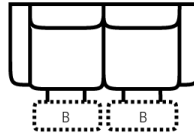

PIECES

Sofa Height: 43" Seat Height: 20" Seat Depth: 21" Arm Height: 24"

SOFAS

51 - Reclining Sofa
L: 86" x D: 42"

52 - Dual Reclining Loveseat
L: 62" x D: 42"

85 - Dual Recl. Cons. Loveseat
L: 75" x D: 42"

2 Power Outlets plus
2 USB outlets available in console.

CHAIRS

53 - Reclining Chair
L: 37" x D: 42"

84 - Rocker Recliner
L: 37" x D: 42"

No Zero Gravity
73R -

71 - Armless Recl. Chair
L: 25" x D: 42"

73L - 1 Arm Standard Recliner
L: 32" x D: 42"