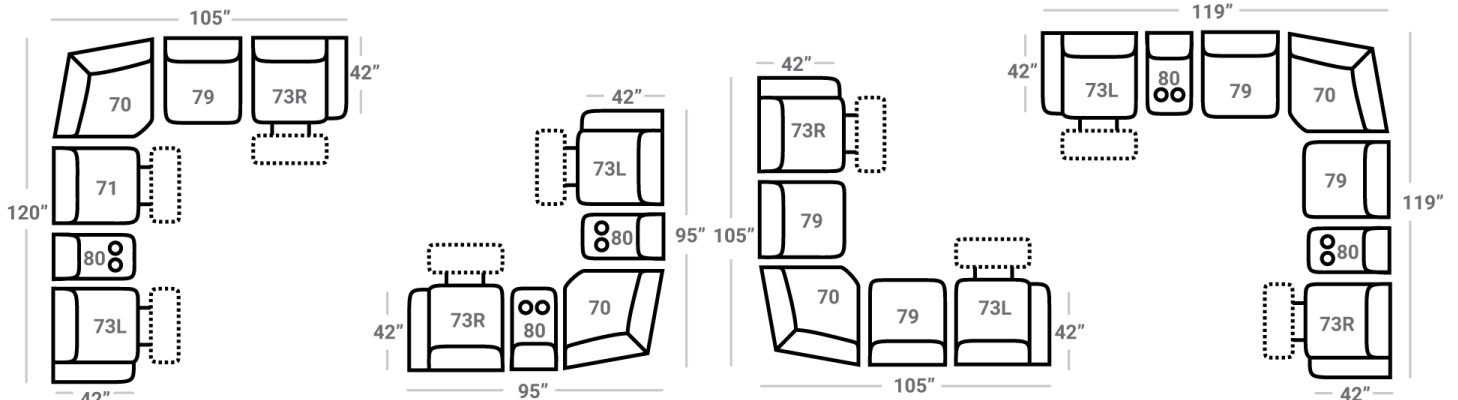

PIECES

Sofa Height: 43" Seat Height: 20" Seat Depth: 21" Arm Height: 24"

SOFAS

51 - Reclining Sofa  
L: 86" x D: 42"

52 - Dual Reclining Loveseat  
L: 62" x D: 42"

85 - Dual Recl. Cons. Loveseat  
L: 75" x D: 42"

2 Power Outlets plus  
2 USB outlets available in console.

CHAIRS

53 - Reclining Chair  
L: 37" x D: 42"

84 - Rocker Recliner  
L: 37" x D: 42"

No Zero Gravity  
73R -

71 - Armless Recl. Chair  
L: 25" x D: 42"

Power Options  
are not available on this item

80 - Stationary Console  
L: 14" x D: 42"

2 Power Outlets plus  
2 USB outlets available in  
console.

Available Only In B-Featuring Power Adjustable Lumbar Support, Power Headrest & Power Recline

Please see Style 823 for Fabric Options

CONFIGURATIONS

Dimensions are approximate and subject to change.

Printed: 12/22/2024