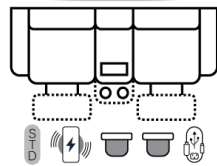

SOFAS

51 - Dual Reclining Sofa

L: 86" x D:42"  
X-B

52 - Dual Reclining Loveseat

L: 62" x D: 42"  
X-B

45 - Dual Recl. Dlx Cons Love

L: 75" x D:42"  
X-B

85 - Dual Recl. Cons. Loveseat