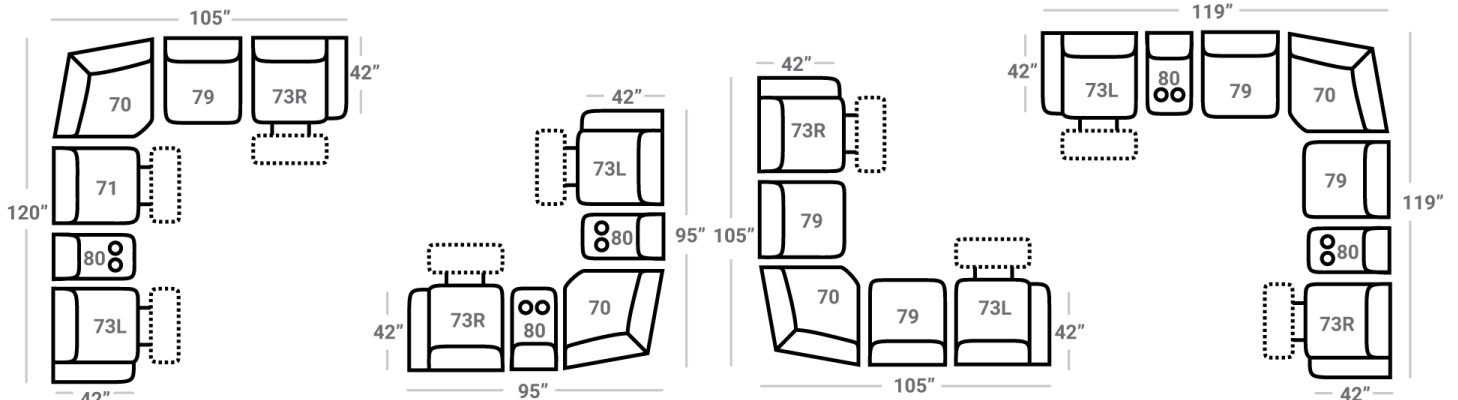

PIECES

Sofa Height: 43" Seat Height: 20" Seat Depth: 21" Arm Height: 24"

SOFAS

51 - Reclining Sofa  
L: 86" x D: 42"

52 - Dual Reclining Loveseat  
L: 62" x D: 42"

85 - Dual Recl. Cons. Loveseat  
L: 75" x D: 42"

2 Power Outlets plus  
2 USB outlets available in console.

CHAIRS

53 - Reclining Chair  
L: 37" x D: 42"

84 - Rocker Recliner  
L: 37" x D: 42"

No Zero Gravity  
73R -

71 - Armless Recl. Chair  
L: 25" x D: 42"

Power Options  
are not available on this item

80 - Stationary Console  
L: 14" x D: 42"

2 Power Outlets plus  
2 USB outlets available in  
console.

Available Only In B-Featuring Power Adjustable Lumbar Support, Power Headrest & Power Recline

Please see Style 823 for Fabric Options

CONFIGURATIONS

Dimensions are approximate and subject to change.

Printed: 4/4/2025