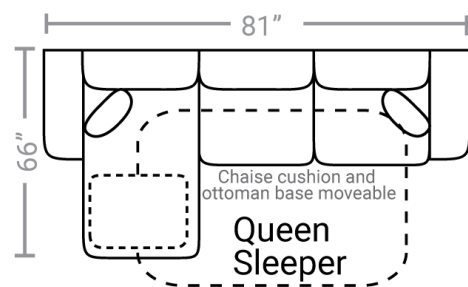

703

Body 1: All Body Fabric & Back Side of Pillows -- Contrast 1 : Front Side of Pillows

PIECES

Sofa Height: 35" Seat Height: 20" Seat Depth: 20" Arm Height: 26"

15 - Queen Sleeper

65 - Queen Sofa Chaise Sleeper

14 - Full Sleeper

19 - Twin Sleeper

01 - Sofa

33 - Sofa Chaise

71 - Loft Sofa

02 - Loveseat

03 - Chair

04 - Ottoman

13 - Small Cctl. Ottoman

36 - Small Stor. Ottoman

Dimensions are approximate

Printed: 6/10/2026