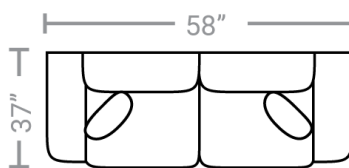

703

Body 1: All Body Fabric & Back Side of Pillows -- Contrast 1 : Front Side of Pillows

PIECES

Sofa Height: 35" Seat Height: 20" Seat Depth: 20" Arm Height: 26"

15 - Queen Sleeper

65 - Queen Sofa Chaise Sleeper

14 - Full Sleeper

19 - Twin Sleeper

01 - Sofa

33 - Sofa Chaise

71 - Loft Sofa

02 - Loveseat

03 - Chair

04 - Ottoman

13 - Small Cctl. Ottoman

36 - Small Stor. Ottoman

Dimensions are approximate

Printed: 11/9/2024