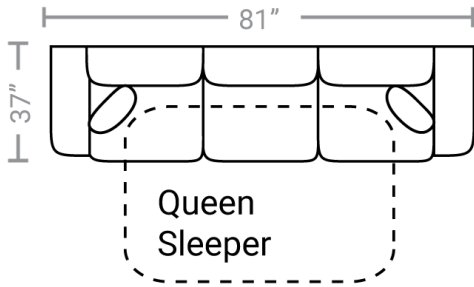

703

Body 1: All Body Fabric & Back Side of Pillows -- Contrast 1 : Front Side of Pillows

PIECES

Sofa Height: 35" Seat Height: 20" Seat Depth: 20" Arm Height: 26"

15 - Queen Sleeper

65 - Queen Sofa Chaise Sleeper

13 - Small Cctl. Ottoman

36 - Small Stor. Ottoman

Dimensions are approximate

Printed: 1/2/2025