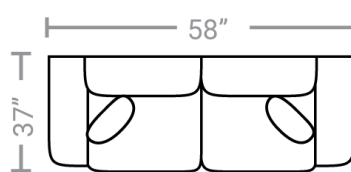

Body 1: All Body Fabric & Back Side of Pillows – Contrast 1 : Front Side of Pillows

PIECES

Sofa Height: 35" Seat Height: 20" Seat Depth: 20" Arm Height: 26"

15 - Queen Sleeper

65 - Queen Sofa Chaise Sleeper

14 - Full Sleeper

19 - Twin Sleeper

01 - Sofa

33 - Sofa Chaise

71 - Loft Sofa

02 - Loveseat

03 - Chair

04 - Ottoman

13 - Small Cctl. Ottoman

36 - Small Stor. Ottoman