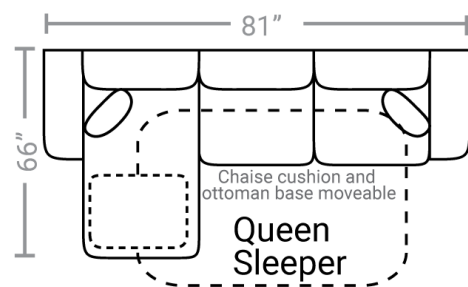

703

Body 1: All Body Fabric & Back Side of Pillows -- Contrast 1 : Front Side of Pillows

PIECES

Sofa Height: 35" Seat Height: 20" Seat Depth: 20" Arm Height: 26"

15 - Queen Sleeper

65 - Queen Sofa Chaise Sleeper

14 - Full Sleeper

19 - Twin Sleeper

01 - Sofa

33 - Sofa Chaise

71 - Loft Sofa

02 - Loveseat

03 - Chair

04 - Ottoman

13 - Small Cctl. Ottoman

36 - Small Stor. Ottoman

Dimensions are approximate

Printed: 11/9/2024