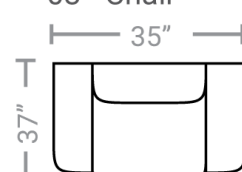

Body 1: All Body Fabric & Back Side of Pillows – Contrast 1 : Front Side of Pillows

PIECES

Sofa Height: 35" Seat Height: 20" Seat Depth: 20" Arm Height: 26"

03 - Chair