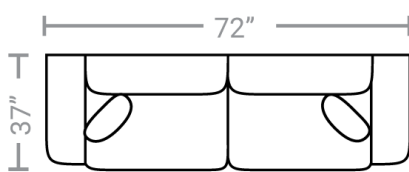

Body 1: All Body Fabric & Back Side of Pillows – Contrast 1 : Front Side of Pillows

PIECES

Sofa Height: 35" Seat Height: 20" Seat Depth: 20" Arm Height: 26"

15 - Queen Sleeper

65 - Queen Sofa Chaise Sleeper

14 - Full Sleeper

19 - Twin Sleeper

01 - Sofa

33 - Sofa Chaise

71 - Loft Sofa

02 - Loveseat

03 - Chair

04 - Ottoman

13 - Small Cctl. Ottoman

36 - Small Stor. Ottoman