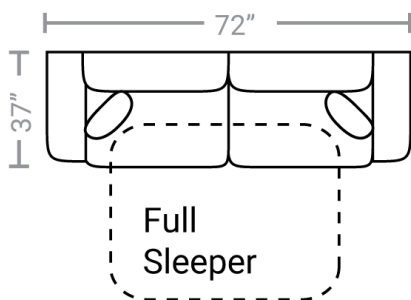

Body 1: All Body Fabric & Back Side of Pillows – Contrast 1 : Front Side of Pillows

PIECES

Sofa Height: 35" Seat Height: 20" Seat Depth: 20" Arm Height: 26"

15 - Queen Sleeper

65 - Queen Sofa Chaise Sleeper

14 - Full Sleeper

19 - Twin Sleeper

01 - Sofa

33 - Sofa Chaise

71 - Loft Sofa

02 - Loveseat

03 - Chair

04 - Ottoman