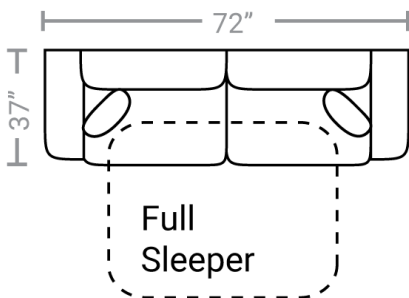

703

Body 1: All Body Fabric & Back Side of Pillows -- Contrast 1 : Front Side of Pillows

PIECES

Sofa Height: 35" Seat Height: 20" Seat Depth: 20" Arm Height: 26"

15 - Queen Sleeper

65 - Queen Sofa Chaise Sleeper

14 - Full Sleeper

19 - Twin Sleeper

01 - Sofa

33 - Sofa Chaise

71 - Loft Sofa

02 - Loveseat

03 - Chair

04 - Ottoman

13 - Small Cctl. Ottoman

36 - Small Stor. Ottoman

Dimensions are approximate

Printed: 11/9/2024