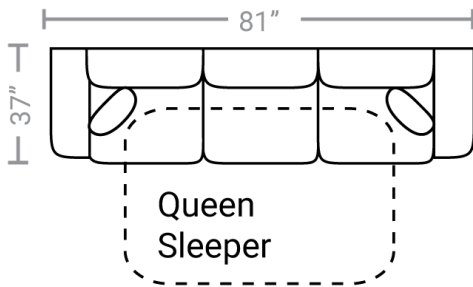

703

Body 1: All Body Fabric & Back Side of Pillows -- Contrast 1 : Front Side of Pillows

PIECES

Sofa Height: 35" Seat Height: 20" Seat Depth: 20" Arm Height: 26"

15 - Queen Sleeper

65 - Queen Sofa Chaise Sleeper

13 - Small Cctl. Ottoman

36 - Small Stor. Ottoman

Dimensions are approximate

Printed: 6/10/2026