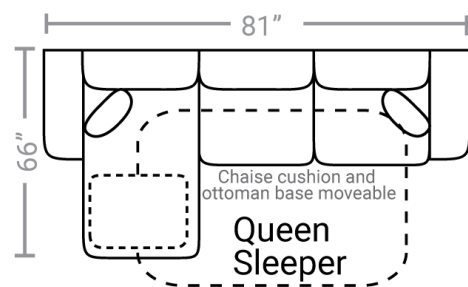

Body 1: All Body Fabric & Back Side of Pillows – Contrast 1 : Front Side of Pillows

PIECES

Sofa Height: 35" Seat Height: 20" Seat Depth: 20" Arm Height: 26"

15 - Queen Sleeper

65 - Queen Sofa Chaise Sleeper

14 - Full Sleeper

19 - Twin Sleeper

01 - Sofa

33 - Sofa Chaise

71 - Loft Sofa

02 - Loveseat

03 - Chair

04 - Ottoman