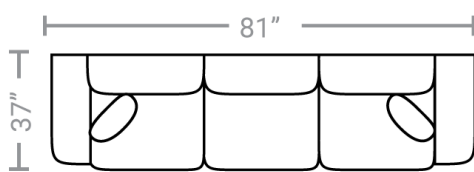

Body 1: All Body Fabric & Back Side of Pillows – Contrast 1 : Front Side of Pillows

PIECES

Sofa Height: 35" Seat Height: 20" Seat Depth: 20" Arm Height: 26"

01 - Sofa