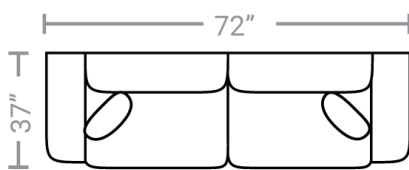

703

Body 1: All Body Fabric & Back Side of Pillows -- Contrast 1 : Front Side of Pillows

PIECES

Sofa Height: 35" Seat Height: 20" Seat Depth: 20" Arm Height: 26"

15 - Queen Sleeper

65 - Queen Sofa Chaise Sleeper

14 - Full Sleeper

19 - Twin Sleeper

01 - Sofa

33 - Sofa Chaise

71 - Loft Sofa

02 - Loveseat

03 - Chair

04 - Ottoman

13 - Small Cctl. Ottoman

36 - Small Stor. Ottoman

Dimensions are approximate

Printed: 6/10/2026