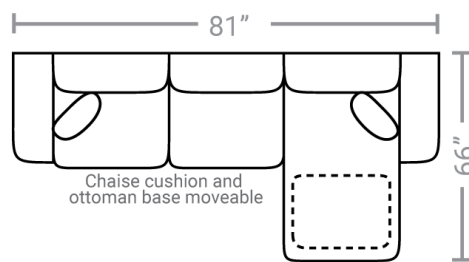

703

Body 1: All Body Fabric & Back Side of Pillows -- Contrast 1 : Front Side of Pillows

PIECES

Sofa Height: 35" Seat Height: 20" Seat Depth: 20" Arm Height: 26"

15 - Queen Sleeper

65 - Queen Sofa Chaise Sleeper

14 - Full Sleeper

19 - Twin Sleeper

01 - Sofa

33 - Sofa Chaise

71 - Loft Sofa

02 - Loveseat

03 - Chair

04 - Ottoman

13 - Small Cctl. Ottoman

36 - Small Stor. Ottoman

Dimensions are approximate

Printed: 1/2/2025