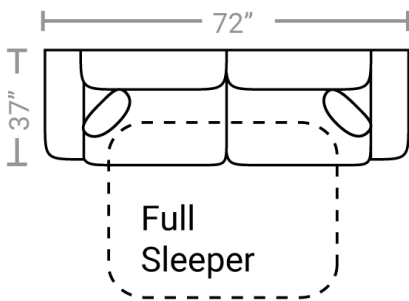

703

Body 1: All Body Fabric & Back Side of Pillows -- Contrast 1 : Front Side of Pillows

PIECES

Sofa Height: 35" Seat Height: 20" Seat Depth: 20" Arm Height: 26"

15 - Queen Sleeper

65 - Queen Sofa Chaise Sleeper

14 - Full Sleeper

19 - Twin Sleeper

01 - Sofa

33 - Sofa Chaise

71 - Loft Sofa

02 - Loveseat

03 - Chair

04 - Ottoman

13 - Small Cctl. Ottoman

36 - Small Stor. Ottoman

Dimensions are approximate

Printed: 1/2/2025