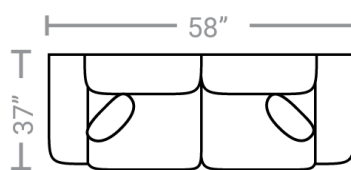

703

Body 1: All Body Fabric & Back Side of Pillows -- Contrast 1 : Front Side of Pillows

PIECES

Sofa Height: 35" Seat Height: 20" Seat Depth: 20" Arm Height: 26"

15 - Queen Sleeper

65 - Queen Sofa Chaise Sleeper

14 - Full Sleeper

19 - Twin Sleeper

01 - Sofa

33 - Sofa Chaise

71 - Loft Sofa

02 - Loveseat

03 - Chair

04 - Ottoman

13 - Small Cctl. Ottoman

36 - Small Stor. Ottoman

Dimensions are approximate

Printed: 6/10/2026