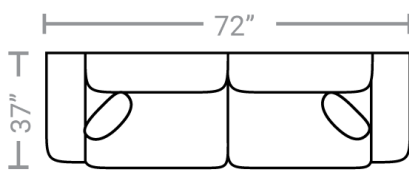

703

Body 1: All Body Fabric & Back Side of Pillows -- Contrast 1 : Front Side of Pillows

PIECES

Sofa Height: 35" Seat Height: 20" Seat Depth: 20" Arm Height: 26"

15 - Queen Sleeper

65 - Queen Sofa Chaise Sleeper

14 - Full Sleeper

19 - Twin Sleeper

01 - Sofa

33 - Sofa Chaise

71 - Loft Sofa

02 - Loveseat

03 - Chair

04 - Ottoman

13 - Small Cctl. Ottoman

36 - Small Stor. Ottoman

Dimensions are approximate

Printed: 1/2/2025