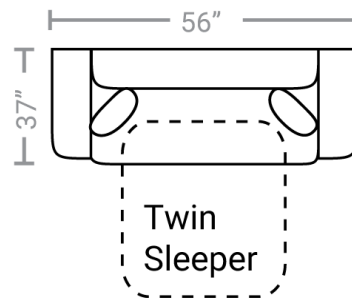

703

Body 1: All Body Fabric & Back Side of Pillows -- Contrast 1 : Front Side of Pillows

PIECES

Sofa Height: 35" Seat Height: 20" Seat Depth: 20" Arm Height: 26"

15 - Queen Sleeper

65 - Queen Sofa Chaise Sleeper

14 - Full Sleeper

19 - Twin Sleeper

01 - Sofa

33 - Sofa Chaise

71 - Loft Sofa

02 - Loveseat

03 - Chair

04 - Ottoman

13 - Small Cctl. Ottoman

36 - Small Stor. Ottoman

Dimensions are approximate

Printed: 6/10/2026