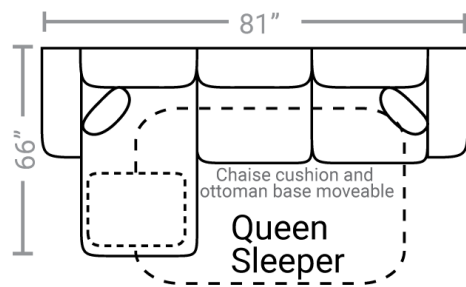

703

Body 1: All Body Fabric & Back Side of Pillows -- Contrast 1 : Front Side of Pillows

PIECES

Sofa Height: 35" Seat Height: 20" Seat Depth: 20" Arm Height: 26"

15 - Queen Sleeper

65 - Queen Sofa Chaise Sleeper

14 - Full Sleeper

19 - Twin Sleeper

01 - Sofa

33 - Sofa Chaise

71 - Loft Sofa

02 - Loveseat

03 - Chair

04 - Ottoman

13 - Small Cctl. Ottoman

36 - Small Stor. Ottoman

Dimensions are approximate

Printed: 1/2/2025