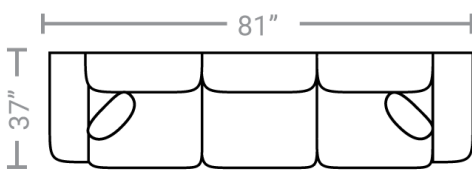

703

Body 1: All Body Fabric & Back Side of Pillows -- Contrast 1 : Front Side of Pillows

PIECES

Sofa Height: 35" Seat Height: 20" Seat Depth: 20" Arm Height: 26"

01 - Sofa

Dimensions are approximate

Printed: 1/2/2025