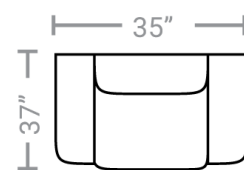

703

Body 1: All Body Fabric & Back Side of Pillows -- Contrast 1 : Front Side of Pillows

PIECES

Sofa Height: 35" Seat Height: 20" Seat Depth: 20" Arm Height: 26"

03 - Chair

Dimensions are approximate

Printed: 6/10/2026