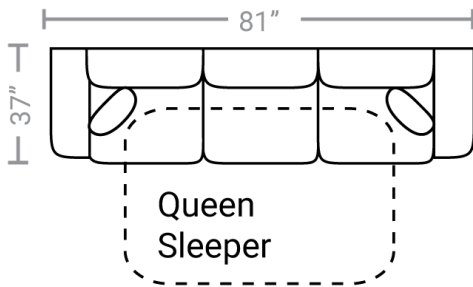

Body 1: All Body Fabric & Back Side of Pillows – Contrast 1 : Front Side of Pillows

PIECES

Sofa Height: 35" Seat Height: 20" Seat Depth: 20" Arm Height: 26"

15 - Queen Sleeper

65 - Queen Sofa Chaise Sleeper