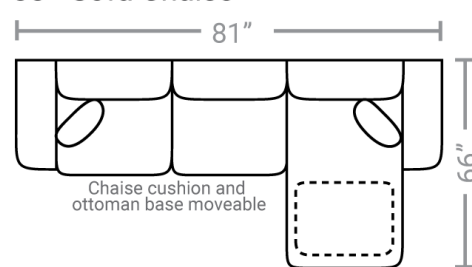

Body 1: All Body Fabric & Back Side of Pillows – Contrast 1 : Front Side of Pillows

PIECES

Sofa Height: 35" Seat Height: 20" Seat Depth: 20" Arm Height: 26"

15 - Queen Sleeper

65 - Queen Sofa Chaise Sleeper

14 - Full Sleeper

19 - Twin Sleeper

01 - Sofa

33 - Sofa Chaise

71 - Loft Sofa

02 - Loveseat

03 - Chair

04 - Ottoman