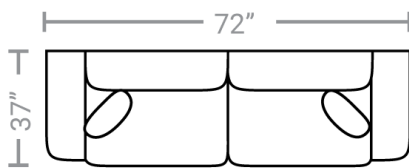

703

Body 1: All Body Fabric & Back Side of Pillows -- Contrast 1 : Front Side of Pillows

PIECES

Sofa Height: 35" Seat Height: 20" Seat Depth: 20" Arm Height: 26"

15 - Queen Sleeper

65 - Queen Sofa Chaise Sleeper

14 - Full Sleeper

19 - Twin Sleeper

01 - Sofa

33 - Sofa Chaise

71 - Loft Sofa

02 - Loveseat

03 - Chair

04 - Ottoman

13 - Small Cctl. Ottoman

36 - Small Stor. Ottoman

Dimensions are approximate

Printed: 11/9/2024