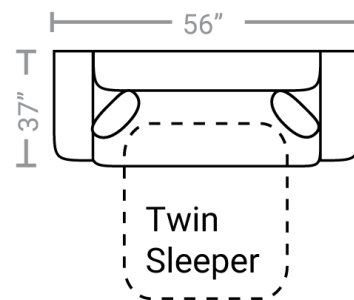

Body 1: All Body Fabric & Back Side of Pillows – Contrast 1 : Front Side of Pillows

PIECES

Sofa Height: 35" Seat Height: 20" Seat Depth: 20" Arm Height: 26"

15 - Queen Sleeper

65 - Queen Sofa Chaise Sleeper

14 - Full Sleeper

19 - Twin Sleeper

01 - Sofa

33 - Sofa Chaise

71 - Loft Sofa

02 - Loveseat

03 - Chair

04 - Ottoman