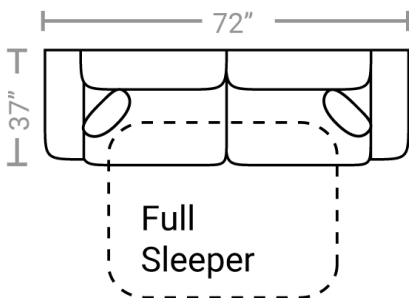

703

Body 1: All Body Fabric & Back Side of Pillows -- Contrast 1 : Front Side of Pillows

PIECES

Sofa Height: 35" Seat Height: 20" Seat Depth: 20" Arm Height: 26"

15 - Queen Sleeper

65 - Queen Sofa Chaise Sleeper

14 - Full Sleeper

19 - Twin Sleeper

01 - Sofa

33 - Sofa Chaise

71 - Loft Sofa

02 - Loveseat

03 - Chair

04 - Ottoman

13 - Small Cctl. Ottoman

36 - Small Stor. Ottoman

Dimensions are approximate

Printed: 6/10/2026