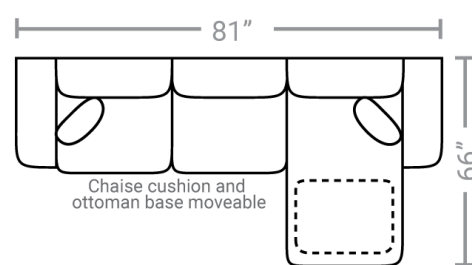

703

Body 1: All Body Fabric & Back Side of Pillows -- Contrast 1 : Front Side of Pillows

PIECES

Sofa Height: 35" Seat Height: 20" Seat Depth: 20" Arm Height: 26"

15 - Queen Sleeper

65 - Queen Sofa Chaise Sleeper

14 - Full Sleeper

19 - Twin Sleeper

01 - Sofa

33 - Sofa Chaise

71 - Loft Sofa

02 - Loveseat

03 - Chair

04 - Ottoman

13 - Small Cctl. Ottoman

36 - Small Stor. Ottoman

Dimensions are approximate

Printed: 6/10/2026