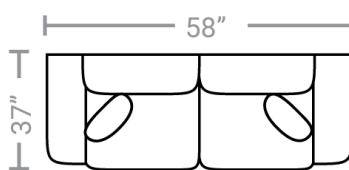

703

Body 1: All Body Fabric & Back Side of Pillows -- Contrast 1 : Front Side of Pillows

PIECES

Sofa Height: 35" Seat Height: 20" Seat Depth: 20" Arm Height: 26"

15 - Queen Sleeper

65 - Queen Sofa Chaise Sleeper

14 - Full Sleeper

19 - Twin Sleeper

01 - Sofa

33 - Sofa Chaise

71 - Loft Sofa

02 - Loveseat

03 - Chair

04 - Ottoman

13 - Small Cctl. Ottoman

36 - Small Stor. Ottoman

Dimensions are approximate

Printed: 1/2/2025