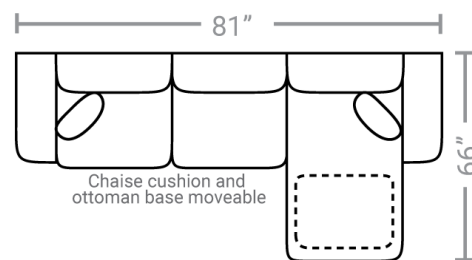

703

Body 1: All Body Fabric & Back Side of Pillows -- Contrast 1 : Front Side of Pillows

PIECES

Sofa Height: 35" Seat Height: 20" Seat Depth: 20" Arm Height: 26"

15 - Queen Sleeper

65 - Queen Sofa Chaise Sleeper

14 - Full Sleeper

19 - Twin Sleeper

01 - Sofa

33 - Sofa Chaise

71 - Loft Sofa

02 - Loveseat

03 - Chair

04 - Ottoman

13 - Small Cctl. Ottoman

36 - Small Stor. Ottoman

Dimensions are approximate

Printed: 11/9/2024