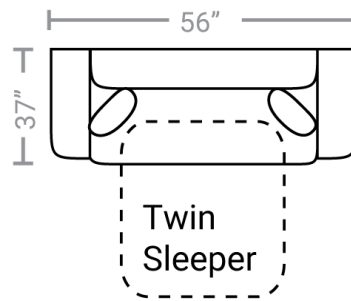

703

Body 1: All Body Fabric & Back Side of Pillows -- Contrast 1 : Front Side of Pillows

PIECES

Sofa Height: 35" Seat Height: 20" Seat Depth: 20" Arm Height: 26"

15 - Queen Sleeper

65 - Queen Sofa Chaise Sleeper

14 - Full Sleeper

19 - Twin Sleeper

01 - Sofa

33 - Sofa Chaise

71 - Loft Sofa

02 - Loveseat

03 - Chair

04 - Ottoman

13 - Small Cctl. Ottoman

36 - Small Stor. Ottoman

Dimensions are approximate

Printed: 1/2/2025