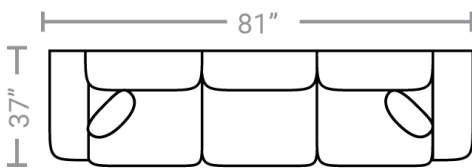

703

Body 1: All Body Fabric & Back Side of Pillows -- Contrast 1 : Front Side of Pillows

PIECES

Sofa Height: 35" Seat Height: 20" Seat Depth: 20" Arm Height: 26"

01 - Sofa

Dimensions are approximate

Printed: 11/9/2024