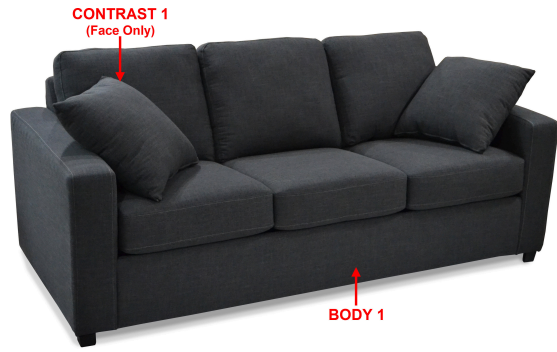

703

Body 1: All Body Fabric & Back Side of Pillows -- Contrast 1 : Front Side of Pillows

PIECES

Sofa Height: 35" Seat Height: 20" Seat Depth: 20" Arm Height: 26"

15 - Queen Sleeper

65 - Queen Sofa Chaise Sleeper

14 - Full Sleeper

19 - Twin Sleeper

01 - Sofa

33 - Sofa Chaise

71 - Loft Sofa

02 - Loveseat

03 - Chair

04 - Ottoman