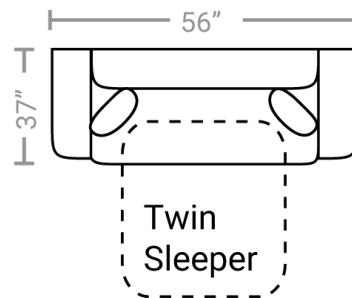

703

Body 1: All Body Fabric & Back Side of Pillows -- Contrast 1 : Front Side of Pillows

PIECES

Sofa Height: 35" Seat Height: 20" Seat Depth: 20" Arm Height: 26"

15 - Queen Sleeper

65 - Queen Sofa Chaise Sleeper

14 - Full Sleeper

19 - Twin Sleeper

01 - Sofa

33 - Sofa Chaise

71 - Loft Sofa

02 - Loveseat

03 - Chair

04 - Ottoman

13 - Small Cctl. Ottoman

36 - Small Stor. Ottoman

Dimensions are approximate

Printed: 11/9/2024