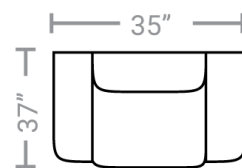

703

Body 1: All Body Fabric & Back Side of Pillows -- Contrast 1 : Front Side of Pillows

PIECES

Sofa Height: 35" Seat Height: 20" Seat Depth: 20" Arm Height: 26"

03 - Chair

Dimensions are approximate

Printed: 11/9/2024