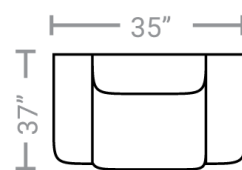

703

Body 1: All Body Fabric & Back Side of Pillows -- Contrast 1 : Front Side of Pillows

PIECES

Sofa Height: 35" Seat Height: 20" Seat Depth: 20" Arm Height: 26"

03 - Chair

Dimensions are approximate

Printed: 1/2/2025