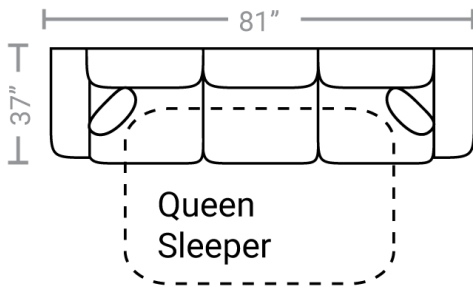

703

Body 1: All Body Fabric & Back Side of Pillows -- Contrast 1 : Front Side of Pillows

PIECES

Sofa Height: 35" Seat Height: 20" Seat Depth: 20" Arm Height: 26"

15 - Queen Sleeper

65 - Queen Sofa Chaise Sleeper

13 - Small Cctl. Ottoman

36 - Small Stor. Ottoman

Dimensions are approximate

Printed: 11/9/2024