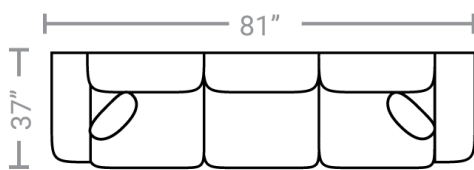

703

Body 1: All Body Fabric & Back Side of Pillows -- Contrast 1 : Front Side of Pillows

PIECES

Sofa Height: 35" Seat Height: 20" Seat Depth: 20" Arm Height: 26"

01 - Sofa

Dimensions are approximate

Printed: 6/10/2026