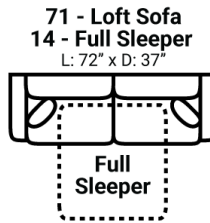

702 think LOCAL

www.stantonsofas.com

Body 1: Main Body Fabric & Backs of Pillows -- Contrast 1 : Pillow Face

PIECES

Sofa Height: 35" Seat Height: 20" Seat Depth: 20" Arm Height: 26"

SOFAS

SECTIONALS

OTTOMOS

\* Available in both Left and Right configurations

CONFIGURATIONS

Dimensions are approximate and subject to change.

Printed: 6/25/2026