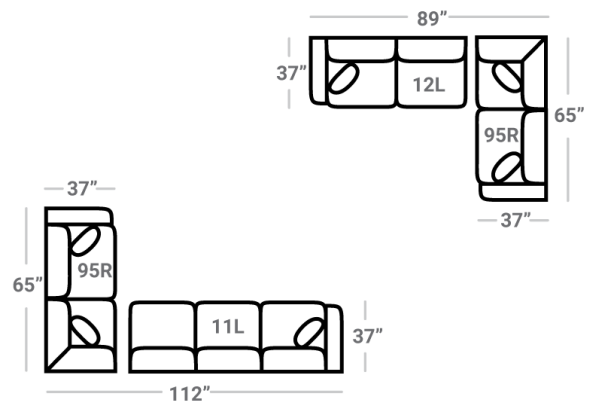

702 think LOCAL

www.stantonsofas.com

Body 1: Main Body Fabric & Backs of Pillows -- Contrast 1 : Pillow Face

PIECES

Sofa Height: 35" Seat Height: 20" Seat Depth: 20" Arm Height: 26"

SOFAS

SECTIONALS

OTTOMOS

\* Available in both Left and Right configurations

CONFIGURATIONS

Dimensions are approximate and subject to change.

Printed: 6/25/2026