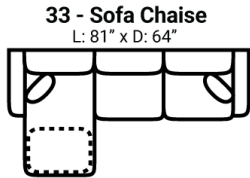

702 think LOCAL

www.stantonsofas.com

Body 1: Main Body Fabric & Backs of Pillows -- Contrast 1 : Pillow Face

PIECES

Sofa Height: 35" Seat Height: 20" Seat Depth: 20" Arm Height: 26"

SOFAS

SECTIONALS

OTTOMOS

\* Available in both Left and Right configurations

CONFIGURATIONS

Dimensions are approximate and subject to change.

Printed: 6/25/2026