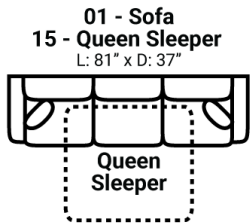

702 think LOCAL

www.stantonsofas.com

Body 1: Main Body Fabric & Backs of Pillows -- Contrast 1 : Pillow Face

PIECES

Sofa Height: 35" Seat Height: 20" Seat Depth: 20" Arm Height: 26"

SOFAS

SECTIONALS

OTTOMOS

\* Available in both Left and Right configurations

CONFIGURATIONS

Dimensions are approximate and subject to change.

Printed: 6/25/2026