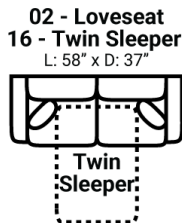

702 think LOCAL

www.stantonsofas.com

Body 1: Main Body Fabric & Backs of Pillows -- Contrast 1 : Pillow Face

PIECES

Sofa Height: 35" Seat Height: 20" Seat Depth: 20" Arm Height: 26"

SOFAS

SECTIONALS

OTTOMOS

\* Available in both Left and Right configurations

CONFIGURATIONS

Dimensions are approximate and subject to change.

Printed: 6/25/2026