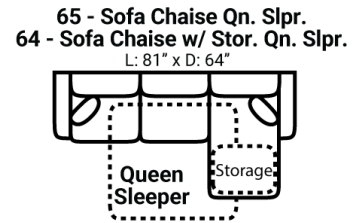

702 think LOCAL

www.stantonsofas.com

Body 1: Main Body Fabric & Backs of Pillows -- Contrast 1 : Pillow Face

PIECES

Sofa Height: 35" Seat Height: 20" Seat Depth: 20" Arm Height: 26"

SOFAS

SECTIONALS

OTTOMOS

\* Available in both Left and Right configurations

CONFIGURATIONS

Dimensions are approximate and subject to change.

Printed: 6/25/2026