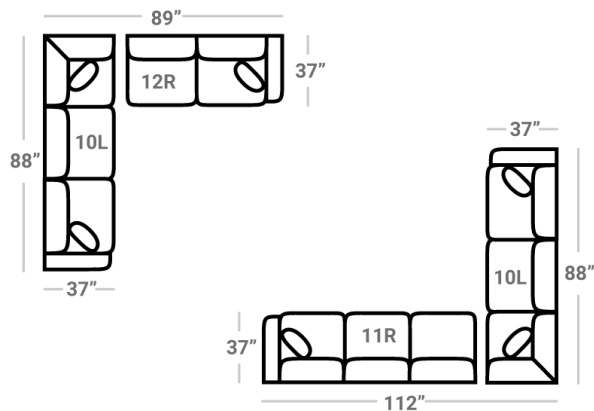

702 think LOCAL

www.stantonsofas.com

Body 1: Main Body Fabric & Backs of Pillows -- Contrast 1 : Pillow Face

PIECES

Sofa Height: 35" Seat Height: 20" Seat Depth: 20" Arm Height: 26"

SOFAS

SECTIONALS

OTTOMOS

\* Available in both Left and Right configurations

CONFIGURATIONS

Dimensions are approximate and subject to change.

Printed: 6/25/2026