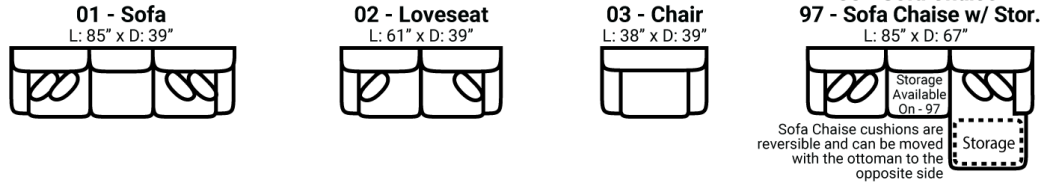

671 think LOCAL

www.stantonsofas.com

Body 1: All Body Fabric – Contrast 1: Both Sides With Welt – Contrast 2: Both Sides With Welt

PIECES

Sofa Height: 37" Seat Height: 21" Seat Depth: 21" Arm Height: 25"

SOFAS

SECTIONALS

OTTOMOS

* Available in both Left and Right configurations

CONFIGURATIONS

Dimensions are approximate and subject to change.

Printed: 3/6/2026