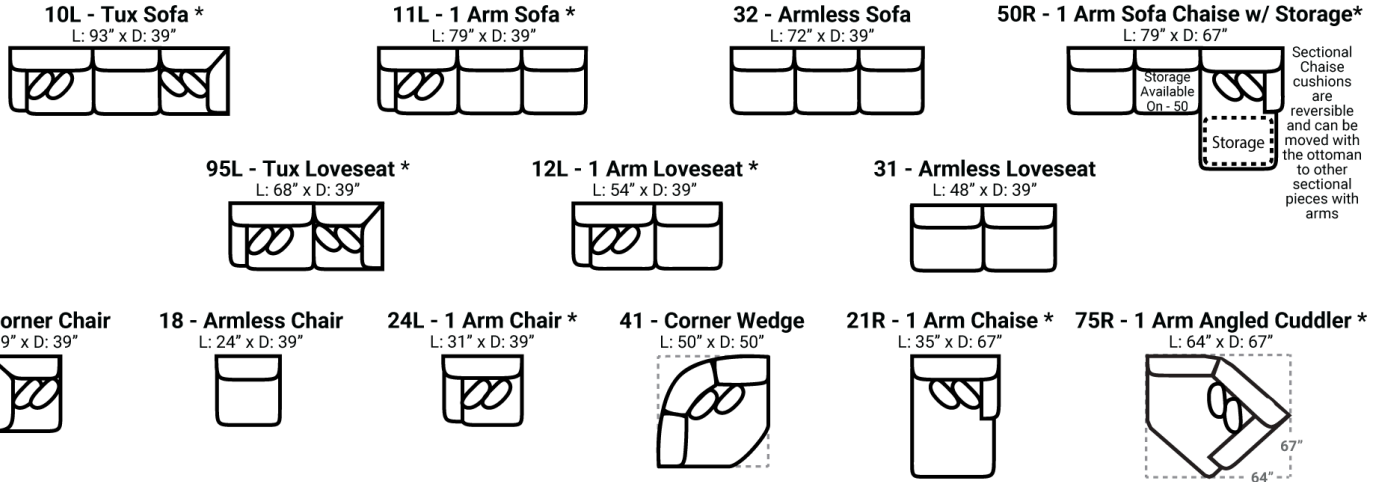

671 think LOCAL

www.stantonsofas.com

Body 1: All Body Fabric – Contrast 1: Both Sides With Welt – Contrast 2: Both Sides With Welt

PIECES

Sofa Height: 37" Seat Height: 21" Seat Depth: 21" Arm Height: 25"

SOFAS

SECTIONALS

OTTOMOS

* Available in both Left and Right configurations

CONFIGURATIONS

Dimensions are approximate and subject to change.

Printed: 3/6/2026