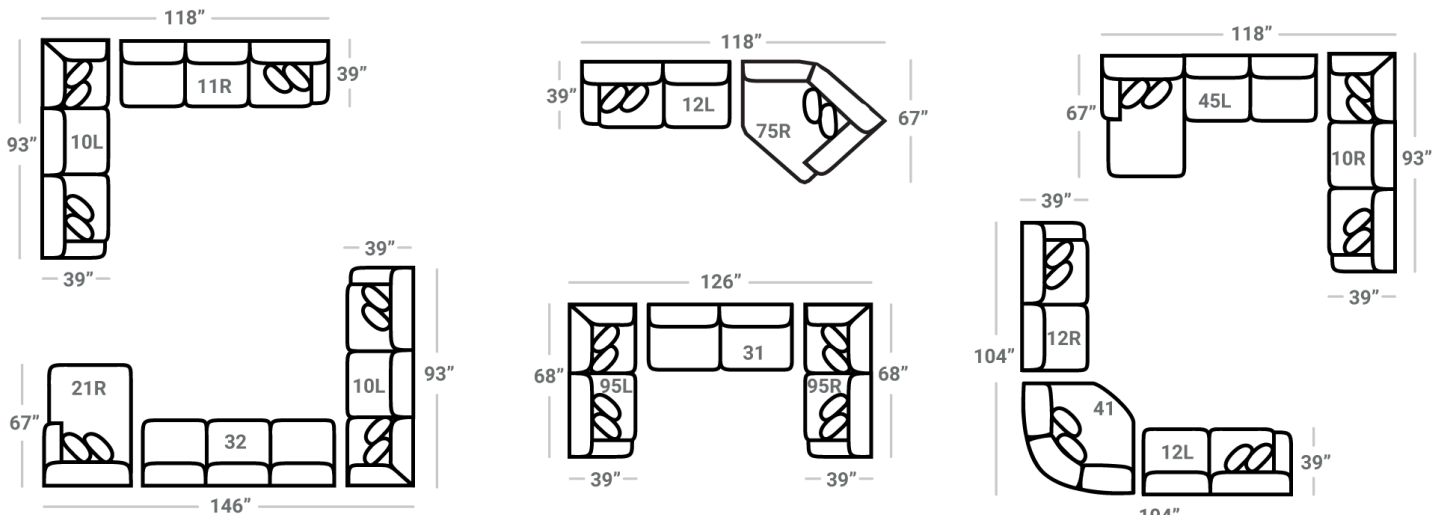

671 think LOCAL

www.stantonsofas.com

Body 1: All Body Fabric – Contrast 1: Both Sides With Welt – Contrast 2: Both Sides With Welt

PIECES

Sofa Height: 37" Seat Height: 21" Seat Depth: 21" Arm Height: 25"

SOFAS

SECTIONALS

OTTOMOS

* Available in both Left and Right configurations

CONFIGURATIONS

Dimensions are approximate and subject to change.

Printed: 3/6/2026