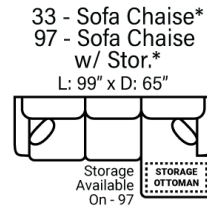

SOFAS

OTTOMANS

SECTIONALS

* Chaise Cushions are reversible and can be moved w/ ottoman to other side with arms

Sofa Height - 36"
Seat Height - 20"
Seat Depth - 22"
Arm Height - 26"

Body 1 - All Body Fabrics
Contrast 1 - Both Sides Of Pillows Including Welt