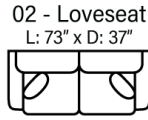

SOFAS

OTTOMANS

SECTIONALS

* Chaise Cushions are reversible and can be moved w/ ottoman to other side with arms

Sofa Height - 36"
Seat Height - 20"
Seat Depth - 22"
Arm Height - 26"

Body 1 - All Body Fabrics
Contrast 1 - Both Sides Of Pillows Including Welt