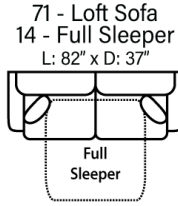

SOFAS

OTTOMANS

SECTIONALS

* Chaise Cushions are reversible and can be moved w/ ottoman to other side with arms

Sofa Height - 36"
Seat Height - 20"
Seat Depth - 22"
Arm Height - 26"

Body 1 - All Body Fabrics
Contrast 1 - Both Sides Of Pillows Including Welt