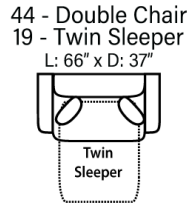

SOFAS

OTTOMANS

SECTIONALS

* Chaise Cushions are reversible and can be moved w/ ottoman to other side with arms

Sofa Height - 36"
Seat Height - 20"
Seat Depth - 22"
Arm Height - 26"

Body 1 - All Body Fabrics
Contrast 1 - Both Sides Of Pillows Including Welt