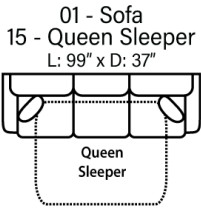

SOFAS

OTTOMANS

SECTIONALS

* Chaise Cushions are reversible and can be moved w/ ottoman to other side with arms

Sofa Height - 36"
Seat Height - 20"
Seat Depth - 22"
Arm Height - 26"

Body 1 - All Body Fabrics
Contrast 1 - Both Sides Of Pillows Including Welt