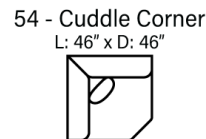

SOFAS

OTTOMANS

SECTIONALS

* Chaise Cushions are reversible and can be moved w/ ottoman to other side with arms

Sofa Height - 36"
Seat Height - 20"
Seat Depth - 22"
Arm Height - 26"

Body 1 - All Body Fabrics
Contrast 1 - Both Sides Of Pillows Including Welt