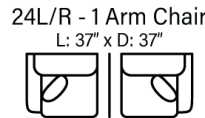

SOFAS

OTTOMANS

SECTIONALS

* Chaise Cushions are reversible and can be moved w/ ottoman to other side with arms

Sofa Height - 36"
Seat Height - 20"
Seat Depth - 22"
Arm Height - 26"

Body 1 - All Body Fabrics
Contrast 1 - Both Sides Of Pillows Including Welt