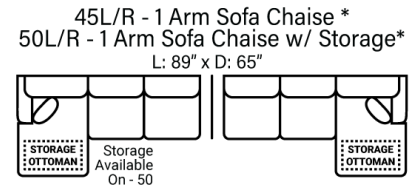

SOFAS

OTTOMANS

SECTIONALS

* Chaise Cushions are reversible and can be moved w/ ottoman to other side with arms

Sofa Height - 36"
Seat Height - 20"
Seat Depth - 22"
Arm Height - 26"

Body 1 - All Body Fabrics
Contrast 1 - Both Sides Of Pillows Including Welt