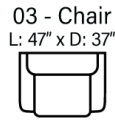

SOFAS

OTTOMANS

SECTIONALS

* Chaise Cushions are reversible and can be moved w/ ottoman to other side with arms

Sofa Height - 36"
Seat Height - 20"
Seat Depth - 22"
Arm Height - 26"

Body 1 - All Body Fabrics
Contrast 1 - Both Sides Of Pillows Including Welt