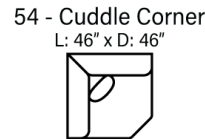

SOFAS

OTTOMANS

SECTIONALS

* Chaise Cushions are reversible and can be moved w/ ottoman to other side with arms

Sofa Height - 36"
Seat Height - 20"
Seat Depth - 22"
Arm Height - 26"

Body 1 - All Body Fabrics
Contrast 1 - Both Sides Of Pillows Including Welt