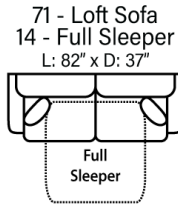

SOFAS

OTTOMANS

SECTIONALS

* Chaise Cushions are reversible and can be moved w/ ottoman to other side with arms

Sofa Height - 36"
Seat Height - 20"
Seat Depth - 22"
Arm Height - 26"

Body 1 - All Body Fabrics
Contrast 1 - Both Sides Of Pillows Including Welt