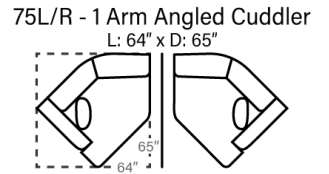

SOFAS

OTTOMANS

SECTIONALS

* Chaise Cushions are reversible and can be moved w/ ottoman to other side with arms

Sofa Height - 36"
Seat Height - 20"
Seat Depth - 22"
Arm Height - 26"

Body 1 - All Body Fabrics
Contrast 1 - Both Sides Of Pillows Including Welt