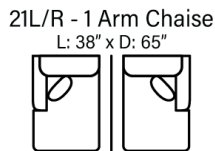

SOFAS

OTTOMANS

SECTIONALS

* Chaise Cushions are reversible and can be moved w/ ottoman to other side with arms

Sofa Height - 36"
Seat Height - 20"
Seat Depth - 22"
Arm Height - 26"

Body 1 - All Body Fabrics
Contrast 1 - Both Sides Of Pillows Including Welt