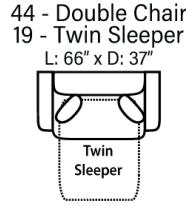

SOFAS

OTTOMANS

SECTIONALS

* Chaise Cushions are reversible and can be moved w/ ottoman to other side with arms

Sofa Height - 36"
Seat Height - 20"
Seat Depth - 22"
Arm Height - 26"

Body 1 - All Body Fabrics
Contrast 1 - Both Sides Of Pillows Including Welt