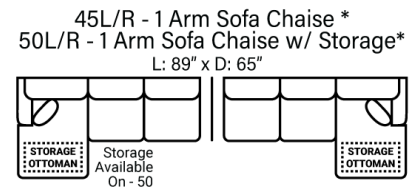

SOFAS

OTTOMANS

SECTIONALS

* Chaise Cushions are reversible and can be moved w/ ottoman to other side with arms

Sofa Height - 36"
Seat Height - 20"
Seat Depth - 22"
Arm Height - 26"

Body 1 - All Body Fabrics
Contrast 1 - Both Sides Of Pillows Including Welt