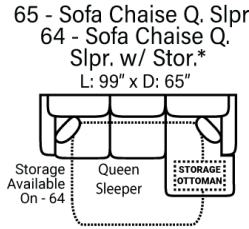

SOFAS

OTTOMANS

SECTIONALS

* Chaise Cushions are reversible and can be moved w/ ottoman to other side with arms

Sofa Height - 36"
Seat Height - 20"
Seat Depth - 22"
Arm Height - 26"

Body 1 - All Body Fabrics
Contrast 1 - Both Sides Of Pillows Including Welt