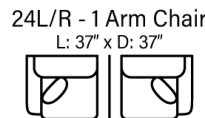

SOFAS

OTTOMANS

SECTIONALS

* Chaise Cushions are reversible and can be moved w/ ottoman to other side with arms

Sofa Height - 36"
Seat Height - 20"
Seat Depth - 22"
Arm Height - 26"

Body 1 - All Body Fabrics
Contrast 1 - Both Sides Of Pillows Including Welt