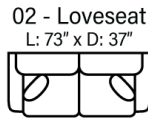

SOFAS

OTTOMANS

SECTIONALS

* Chaise Cushions are reversible and can be moved w/ ottoman to other side with arms

Sofa Height - 36"
Seat Height - 20"
Seat Depth - 22"
Arm Height - 26"

Body 1 - All Body Fabrics
Contrast 1 - Both Sides Of Pillows Including Welt