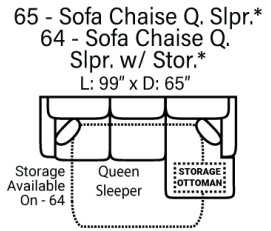

SOFAS

OTTOMANS

SECTIONALS

* Chaise Cushions are reversible and can be moved w/ ottoman to other side with arms

Sofa Height - 36"
Seat Height - 20"
Seat Depth - 22"
Arm Height - 26"

Body 1 - All Body Fabrics
Contrast 1 - Both Sides Of Pillows Including Welt