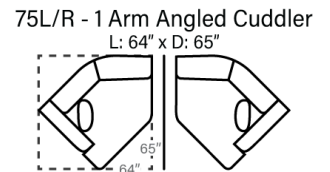

SOFAS

OTTOMANS

SECTIONALS

* Chaise Cushions are reversible and can be moved w/ ottoman to other side with arms

Sofa Height - 36"
Seat Height - 20"
Seat Depth - 22"
Arm Height - 26"

Body 1 - All Body Fabrics
Contrast 1 - Both Sides Of Pillows Including Welt