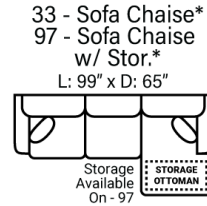

SOFAS

OTTOMANS

SECTIONALS

* Chaise Cushions are reversible and can be moved w/ ottoman to other side with arms

Sofa Height - 36"
Seat Height - 20"
Seat Depth - 22"
Arm Height - 26"

Body 1 - All Body Fabrics
Contrast 1 - Both Sides Of Pillows Including Welt