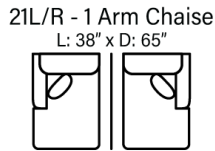

SOFAS

OTTOMANS

SECTIONALS

* Chaise Cushions are reversible and can be moved w/ ottoman to other side with arms

Sofa Height - 36"
Seat Height - 20"
Seat Depth - 22"
Arm Height - 26"

Body 1 - All Body Fabrics
Contrast 1 - Both Sides Of Pillows Including Welt