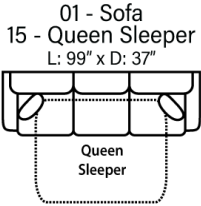

SOFAS

OTTOMANS

SECTIONALS

* Chaise Cushions are reversible and can be moved w/ ottoman to other side with arms

Sofa Height - 36"
Seat Height - 20"
Seat Depth - 22"
Arm Height - 26"

Body 1 - All Body Fabrics
Contrast 1 - Both Sides Of Pillows Including Welt