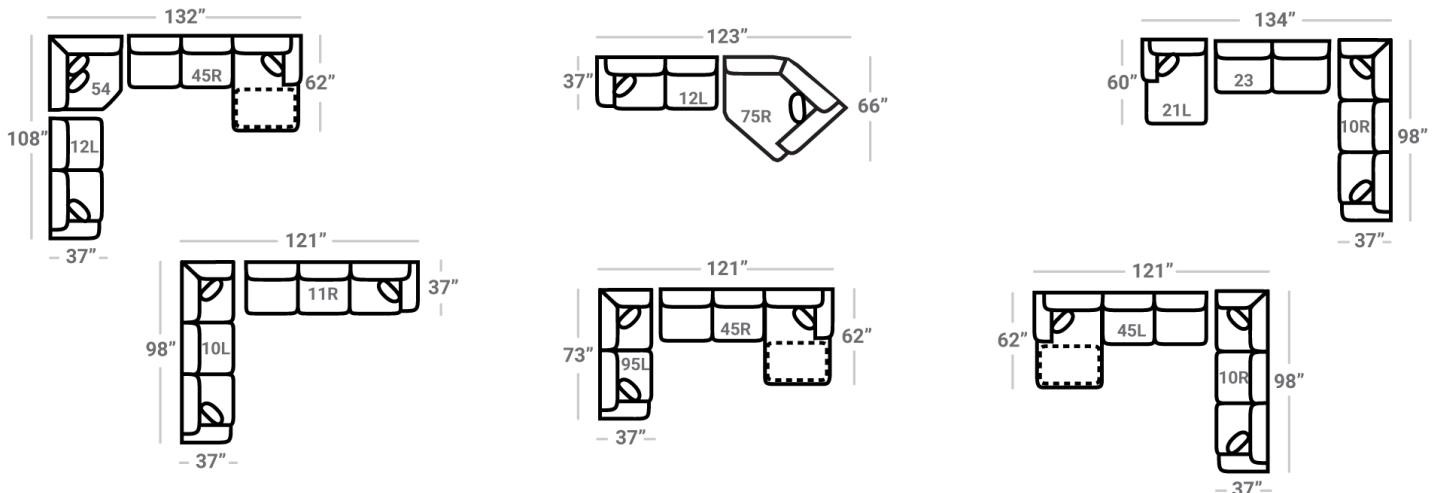

Body 1: Main Body Fabric & Backs of Pillows Including Welt – Contrast 1 : Pillow Face

**PIECES**

Sofa Height: 38" Seat Height: 21" Seat Depth: 21" Arm Height: 27"

SOFAS

**01 - Sofa**  
**15 - Queen Sleeper**  
L: 88" x D: 37"

**18 - Armless Chair**  
L: 26" x D: 37"

**54 - Cuddle Corner**  
L: 48" x D: 48"

**41 - Corner Wedge**  
L: 52" x D: 52"

**21L - 1 Arm Chaise \***  
L: 35" x D: 60"

**75R - 1 Arm Angled Cuddler \***  
L: 63" x D: 66"

OTTOS

**29 - Cocktail Otto.**  
L: 39" x D: 39"

**35 - Storage Otto.**  
L: 37" x D: 37"

**43 - Rect. Otto.**  
**47 - Rect. Storage Otto.**  
L: 50" x D: 28"

**04 - Ottoman**  
L: 30" x D: 20"

For Sectional Sleepers Please see Style 543

\* Available in both Left and Right configurations

**CONFIGURATIONS**

Dimensions are approximate and subject to change.