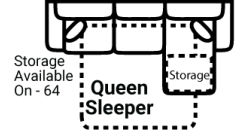

Body 1: Main Body Fabric & Backs of Pillows Including Welt – Contrast 1 : Pillow Face

**PIECES**

Sofa Height: 38" Seat Height: 21" Seat Depth: 21" Arm Height: 27"

SOFAS

**01 - Sofa**  
**15 - Queen Sleeper**  
L: 88" x D: 37"

**71 - Loft Sofa**  
**14 - Full Sleeper**  
L: 76" x D: 37"

**02 - Loveseat**  
**16 - Twin Sleeper**  
L: 64" x D: 37"

**65 - Sofa Chaise Qn. Slpr.**  
**64 - Sofa Chaise w/ Stor. Qn. Slpr.**  
L: 88" x D: 62"