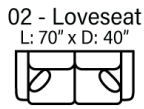

641

www.stantonsofas.com

SOFAS

OTTOMANS

SECTIONALS

* Chaise Cushions are reversible and can be moved w/ ottoman to other side with arms

Sofa Height - 36"

Seat Height - 21"

Seat Depth - 24"

Arm Height - 27"

Feather Seating, Backs & Pillows

Dimensions are approximate and subject to change.

Printed: 5/25/2026