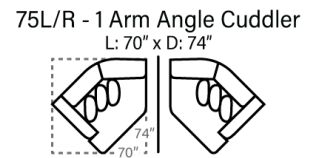

641

www.stantonsofas.com

SOFAS

OTTOMANS

SECTIONALS

* Chaise Cushions are reversible and can be moved w/ ottoman to other side with arms

Sofa Height - 36"

Seat Height - 21"

Seat Depth - 24"

Arm Height - 27"

Feather Seating, Backs & Pillows

Dimensions are approximate and subject to change.

Printed: 5/25/2026