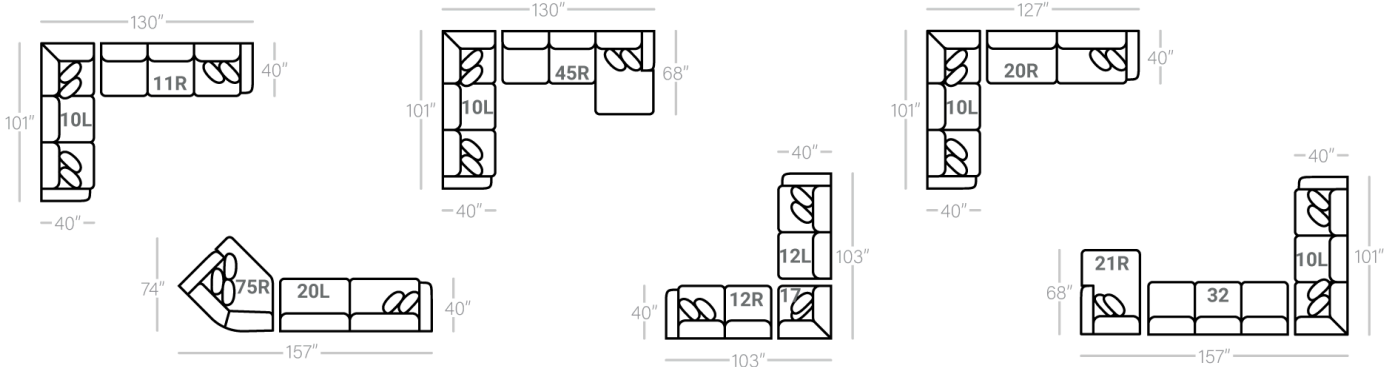

641

www.stantonsofas.com

SOFAS

OTTOMANS

SECTIONALS

* Chaise Cushions are reversible and can be moved w/ ottoman to other side with arms

Sofa Height - 36"

Seat Height - 21"

Seat Depth - 24"

Arm Height - 27"

Feather Seating, Backs & Pillows

Dimensions are approximate and subject to change.

Printed: 5/25/2026