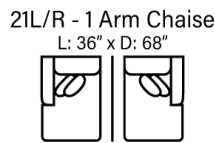

641

www.stantonsofas.com

SOFAS

OTTOMANS

SECTIONALS

* Chaise Cushions are reversible and can be moved w/ ottoman to other side with arms

Sofa Height - 36"

Seat Height - 21"

Seat Depth - 24"

Arm Height - 27"

Feather Seating, Backs & Pillows

Dimensions are approximate and subject to change.

Printed: 5/25/2026