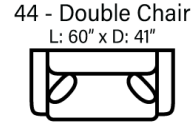

SOFAS

OTTOMANS

SECTIONALS

\* Chaise Cushions are reversible and can be moved w/ ottoman to other side with arms

Sofa Height - 37"  
Seat Height - 20"  
Seat Depth - 24"  
Arm Height - 24"

Body 1 - All Body Fabrics  
Contrast 1 - Both Sides Of Pillows  
Contrast 2 - Both Sides Of Pillows