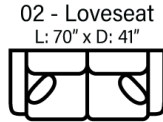

SOFAS

OTTOMANS

SECTIONALS

\* Chaise Cushions are reversible and can be moved w/ ottoman to other side with arms

Sofa Height - 37"  
Seat Height - 20"  
Seat Depth - 24"  
Arm Height - 24"

Body 1 - All Body Fabrics  
Contrast 1 - Both Sides Of Pillows  
Contrast 2 - Both Sides Of Pillows