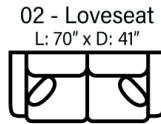

SOFAS

OTTOMANS

SECTIONALS

* Chaise Cushions are reversible and can be moved w/ ottoman to other side with arms

Sofa Height - 37"
Seat Height - 20"
Seat Depth - 24"
Arm Height - 24"

Body 1 - All Body Fabrics
Contrast 1 - Both Sides Of Pillows
Contrast 2 - Both Sides Of Pillows