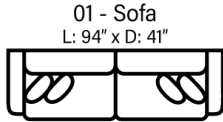

SOFAS

OTTOMANS

SECTIONALS

\* Chaise Cushions are reversible and can be moved w/ ottoman to other side with arms

Sofa Height - 37"  
Seat Height - 20"  
Seat Depth - 24"  
Arm Height - 24"

Body 1 - All Body Fabrics  
Contrast 1 - Both Sides Of Pillows  
Contrast 2 - Both Sides Of Pillows