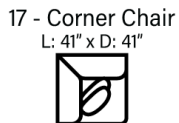

SOFAS

OTTOMANS

SECTIONALS

* Chaise Cushions are reversible and can be moved w/ ottoman to other side with arms

Sofa Height - 37"
Seat Height - 20"
Seat Depth - 24"
Arm Height - 24"

Body 1 - All Body Fabrics
Contrast 1 - Both Sides Of Pillows
Contrast 2 - Both Sides Of Pillows