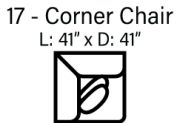

SOFAS

OTTOMANS

SECTIONALS

\* Chaise Cushions are reversible and can be moved w/ ottoman to other side with arms

Sofa Height - 37"  
Seat Height - 20"  
Seat Depth - 24"  
Arm Height - 24"

Body 1 - All Body Fabrics  
Contrast 1 - Both Sides Of Pillows  
Contrast 2 - Both Sides Of Pillows