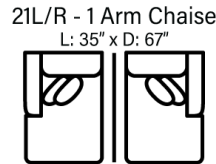

SOFAS

OTTOMANS

SECTIONALS

\* Chaise Cushions are reversible and can be moved w/ ottoman to other side with arms

Sofa Height - 37"  
Seat Height - 20"  
Seat Depth - 24"  
Arm Height - 24"

Body 1 - All Body Fabrics  
Contrast 1 - Both Sides Of Pillows  
Contrast 2 - Both Sides Of Pillows