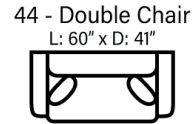

SOFAS

OTTOMANS

SECTIONALS

* Chaise Cushions are reversible and can be moved w/ ottoman to other side with arms

Sofa Height - 37"
Seat Height - 20"
Seat Depth - 24"
Arm Height - 24"

Body 1 - All Body Fabrics
Contrast 1 - Both Sides Of Pillows
Contrast 2 - Both Sides Of Pillows