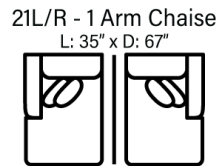

SOFAS

OTTOMANS

SECTIONALS

* Chaise Cushions are reversible and can be moved w/ ottoman to other side with arms

Sofa Height - 37"
Seat Height - 20"
Seat Depth - 24"
Arm Height - 24"

Body 1 - All Body Fabrics
Contrast 1 - Both Sides Of Pillows
Contrast 2 - Both Sides Of Pillows