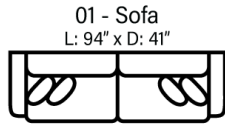

SOFAS

OTTOMANS

SECTIONALS

* Chaise Cushions are reversible and can be moved w/ ottoman to other side with arms

Sofa Height - 37"
Seat Height - 20"
Seat Depth - 24"
Arm Height - 24"

Body 1 - All Body Fabrics
Contrast 1 - Both Sides Of Pillows
Contrast 2 - Both Sides Of Pillows