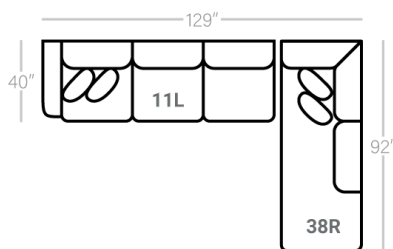

Logo

628

SOFAS

01 - Sofa
L: 85" x D: 40"

02 - Loveseat
L: 62" x D: 40"

44 - Double Chair
L: 53" x D: 40"

OTTOS

43 - Rect. Cktl. Otto.
L: 49" x D: 27"

46 - Lg. Sq. Cktl. Otto.
L: 45" x D: 45"

SECTIONALS

10L/R - Tux Sofa
L: 101" x D: 40"

11L/R - 1 Arm Sofa
L: 91" x D: 40"

20L/R - 1 Arm Sofa (2 over 2)
L: 79" x D: 40"

38L/R - OS 1 Arm Chaise
L: 38" x D: 92"

17 - Corner Chair
L: 40" x D: 40"

24L/R - 1 Arm Chair
L: 35" x D: 40"

Sofa Height - 36"
Seat Height - 20"
Seat Depth - 23"
Arm Height - 29"

Body 1 - All Body Fabrics
Contrast 1 - Both Sides Of Pillows Including Welt
Contrast 2 - Both Sides Of Pillows Including Welt

Dimensions are approximate and subject to change.

Printed: 4/10/2026