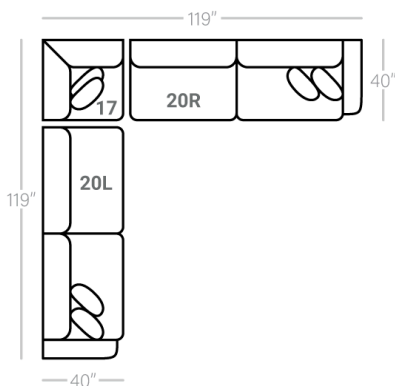

Logo

628

SOFAS

01 - Sofa
L: 85" x D: 40"

02 - Loveseat
L: 62" x D: 40"

44 - Double Chair
L: 53" x D: 40"

OTTOS

43 - Rect. Cktl. Otto.
L: 49" x D: 27"

46 - Lg. Sq. Cktl. Otto.
L: 45" x D: 45"

SECTIONALS

10L/R - Tux Sofa
L: 101" x D: 40"

11L/R - 1 Arm Sofa
L: 91" x D: 40"

20L/R - 1 Arm Sofa (2 over 2)
L: 79" x D: 40"

38L/R - OS 1 Arm Chaise
L: 38" x D: 92"

17 - Corner Chair
L: 40" x D: 40"

24L/R - 1 Arm Chair
L: 35" x D: 40"

Sofa Height - 36"
Seat Height - 20"
Seat Depth - 23"
Arm Height - 29"

Body 1 - All Body Fabrics
Contrast 1 - Both Sides Of Pillows Including Welt
Contrast 2 - Both Sides Of Pillows Including Welt

Dimensions are approximate and subject to change.

Printed: 4/10/2026