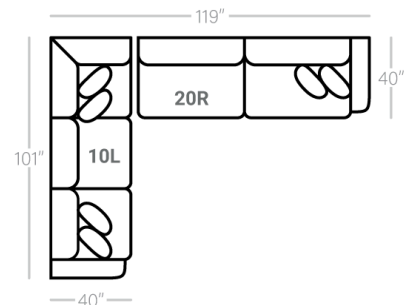

Logo

628

SOFAS

01 - Sofa
L: 85" x D: 40"

02 - Loveseat
L: 62" x D: 40"

44 - Double Chair
L: 53" x D: 40"

OTTOS

43 - Rect. Cktl. Otto.
L: 49" x D: 27"

46 - Lg. Sq. Cktl. Otto.
L: 45" x D: 45"

SECTIONALS

10L/R - Tux Sofa
L: 101" x D: 40"

11L/R - 1 Arm Sofa
L: 91" x D: 40"

20L/R - 1 Arm Sofa (2 over 2)
L: 79" x D: 40"

38L/R - OS 1 Arm Chaise
L: 38" x D: 92"

17 - Corner Chair
L: 40" x D: 40"

24L/R - 1 Arm Chair
L: 35" x D: 40"

Sofa Height - 36"
Seat Height - 20"
Seat Depth - 23"
Arm Height - 29"

Body 1 - All Body Fabrics
Contrast 1 - Both Sides Of Pillows Including Welt
Contrast 2 - Both Sides Of Pillows Including Welt

Dimensions are approximate and subject to change.

Printed: 4/10/2026